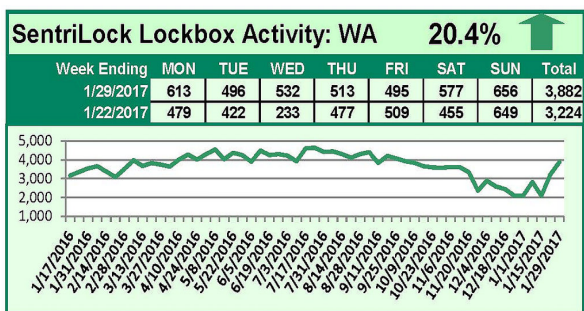

# SentriLock Lockbox Activity January 23-29, 2017

## **This Week's Lockbox Activity**

For the week of January 23-29, 2017, these charts show the number of times RMLS™ subscribers opened SentriLock lockboxes in Oregon and Washington. Activity increased in both states this week.