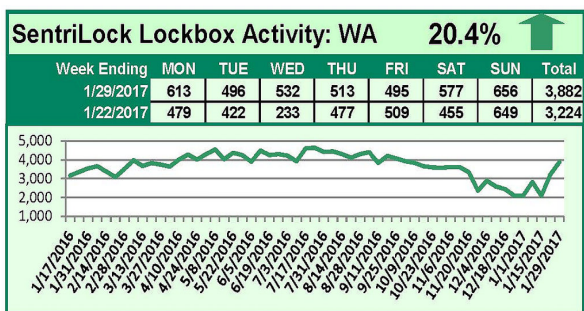

SentriLock Lockbox Activity January 23-29, 2017

This Week's Lockbox Activity

For the week of January 23-29, 2017, these charts show the number of times RMLS™ subscribers opened SentriLock lockboxes in Oregon and Washington. Activity increased in both states this week.