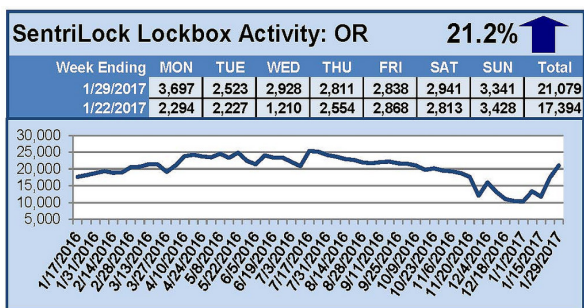

# SentriLock Lockbox Activity January 23-29, 2017

## **This Week's Lockbox Activity**

For the week of January 23-29, 2017, these charts show the number of times RMLS™ subscribers opened SentriLock lockboxes in Oregon and Washington. Activity increased in both states this week.