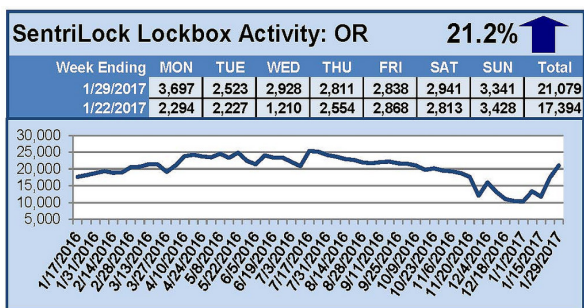

SentriLock Lockbox Activity January 23-29, 2017

This Week's Lockbox Activity

For the week of January 23-29, 2017, these charts show the number of times RMLS™ subscribers opened SentriLock lockboxes in Oregon and Washington. Activity increased in both states this week.