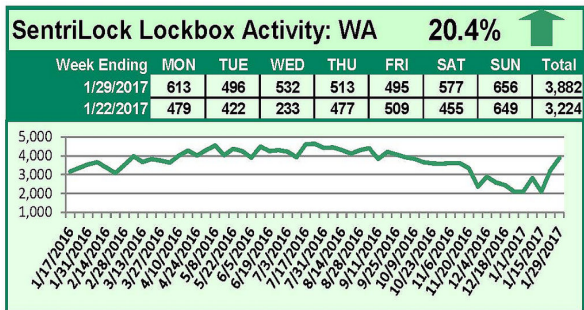

# SentriLock Lockbox Activity January 23-29, 2017

## This Week's Lockbox Activity

For the week of January 23-29, 2017, these charts show the number of times RMLS™ subscribers opened SentriLock lockboxes in Oregon and Washington. Activity increased in both states this week.