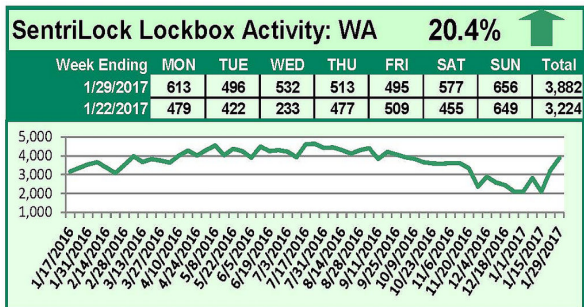

SentriLock Lockbox Activity January 23-29, 2017

This Week's Lockbox Activity

For the week of January 23-29, 2017, these charts show the number of times RMLS™ subscribers opened SentriLock lockboxes in Oregon and Washington. Activity increased in both states this week.