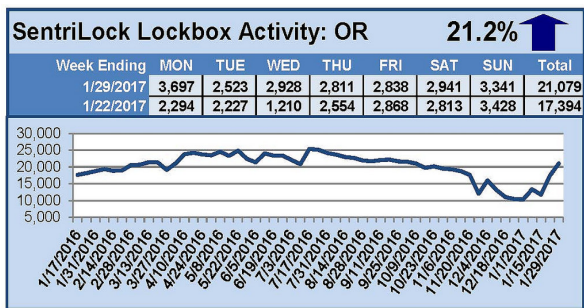

# SentriLock Lockbox Activity January 23-29, 2017

## This Week's Lockbox Activity

For the week of January 23-29, 2017, these charts show the number of times RMLS™ subscribers opened SentriLock lockboxes in Oregon and Washington. Activity increased in both states this week.