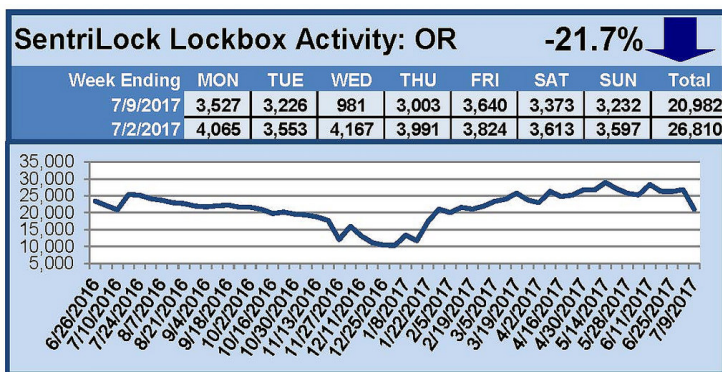

# SentriLock Lockbox Activity July 3-9, 2017

## This Week's Lockbox Activity

For the week of July 3-9, 2017, these charts show the number of times RMLS™ subscribers opened SentriLock lockboxes in Oregon and Washington. Activity decreased in both Washington and Oregon this week.