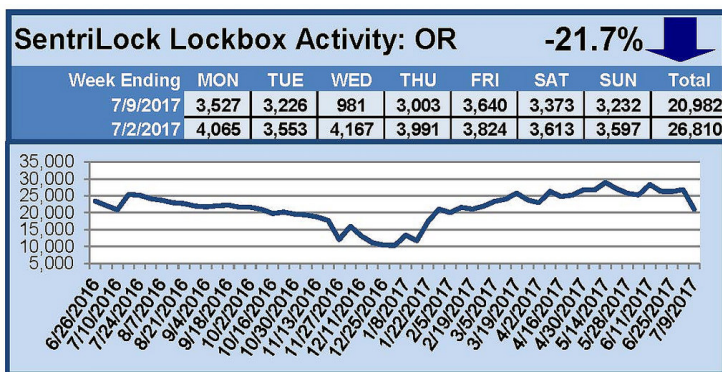

SentriLock Lockbox Activity July 3-9, 2017

This Week's Lockbox Activity

For the week of July 3-9, 2017, these charts show the number of times RMLS™ subscribers opened SentriLock lockboxes in Oregon and Washington. Activity decreased in both Washington and Oregon this week.