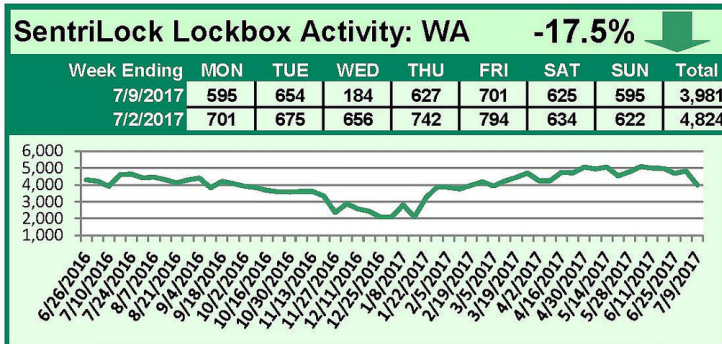

SentriLock Lockbox Activity July 3-9, 2017

This Week's Lockbox Activity

For the week of July 3-9, 2017, these charts show the number of times RMLS™ subscribers opened SentriLock lockboxes in Oregon and Washington. Activity decreased in both Washington and Oregon this week.