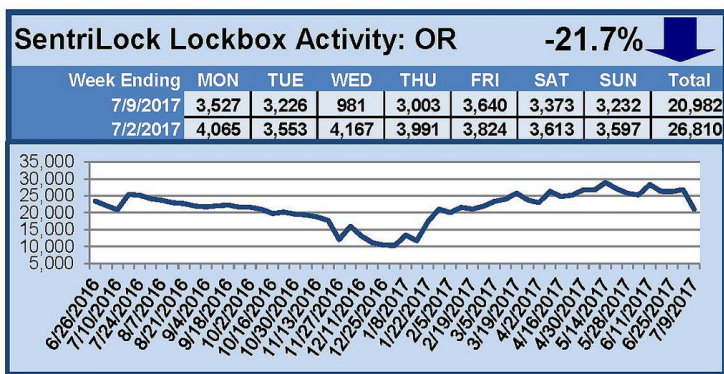

SentriLock Lockbox Activity July 3-9, 2017

This Week's Lockbox Activity

For the week of July 3-9, 2017, these charts show the number of times RMLS™ subscribers opened SentriLock lockboxes in Oregon and Washington. Activity decreased in both Washington and Oregon this week.