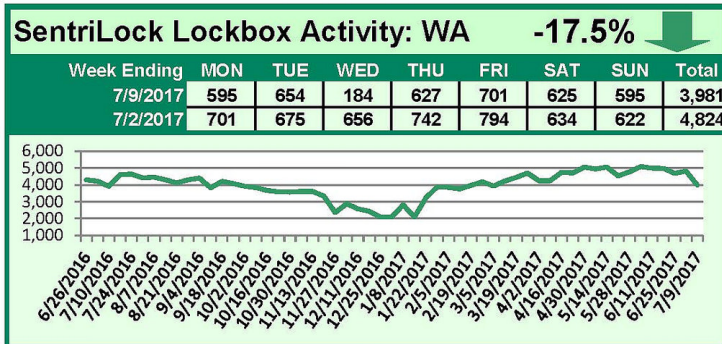

# SentriLock Lockbox Activity July 3-9, 2017

## This Week's Lockbox Activity

For the week of July 3-9, 2017, these charts show the number of times RMLS™ subscribers opened SentriLock lockboxes in Oregon and Washington. Activity decreased in both Washington and Oregon this week.