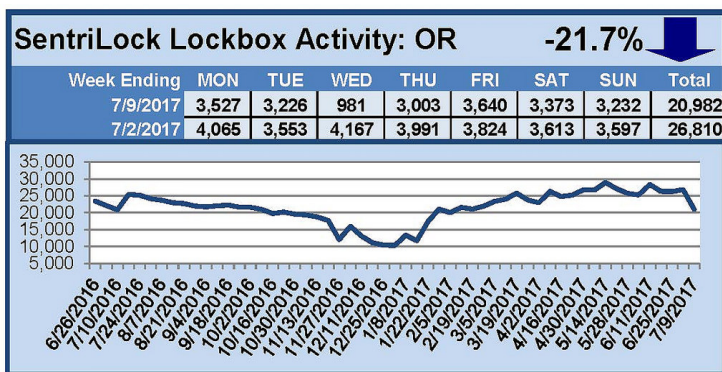

# SentriLock Lockbox Activity July 3-9, 2017

## **This Week's Lockbox Activity**

For the week of July 3-9, 2017, these charts show the number of times RMLS™ subscribers opened SentriLock lockboxes in Oregon and Washington. Activity decreased in both Washington and Oregon this week.