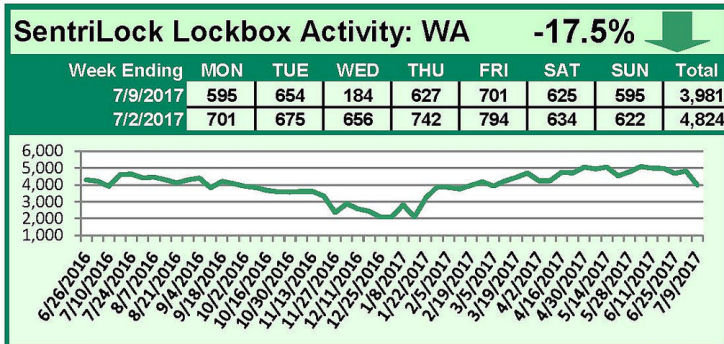

SentriLock Lockbox Activity July 3-9, 2017

This Week's Lockbox Activity

For the week of July 3-9, 2017, these charts show the number of times RMLS™ subscribers opened SentriLock lockboxes in Oregon and Washington. Activity decreased in both Washington and Oregon this week.