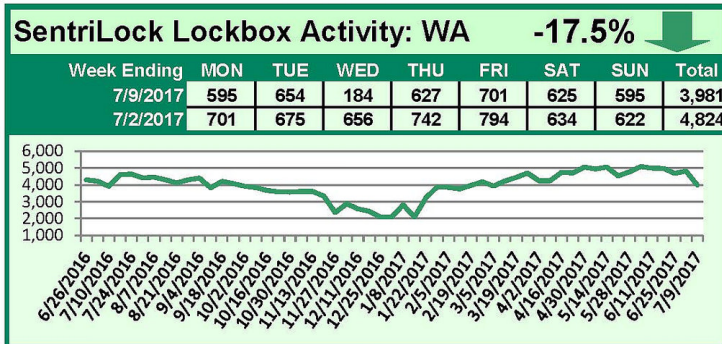

# SentriLock Lockbox Activity July 3-9, 2017

## **This Week's Lockbox Activity**

For the week of July 3-9, 2017, these charts show the number of times RMLS™ subscribers opened SentriLock lockboxes in Oregon and Washington. Activity decreased in both Washington and Oregon this week.