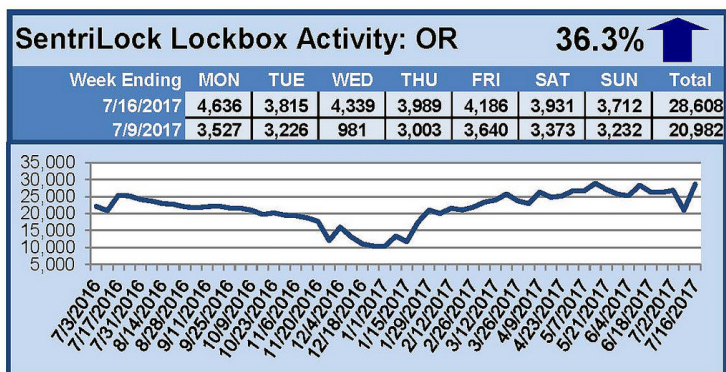

SentriLock Lockbox Activity July 10-16, 2017

This Week's Lockbox Activity

For the week of July 10-16, 2017, these charts show the number of times RMLS™ subscribers opened SentriLock lockboxes in Oregon and Washington. Activity increased in both states this week.