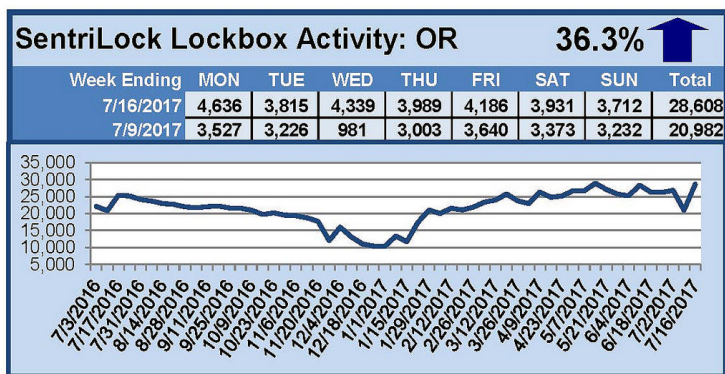

# SentriLock Lockbox Activity July 10-16, 2017

## This Week's Lockbox Activity

For the week of July 10-16, 2017, these charts show the number of times RMLS™ subscribers opened SentriLock lockboxes in Oregon and Washington. Activity increased in both states this week.