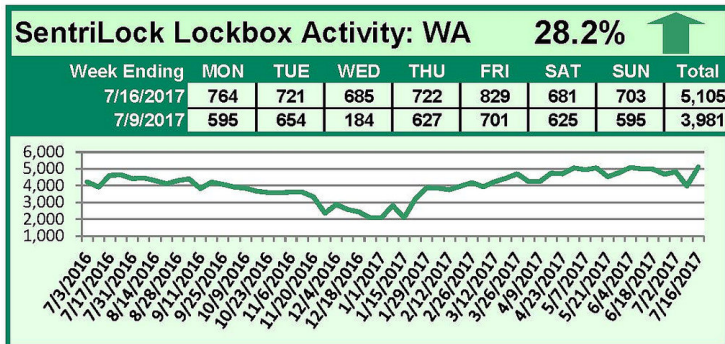

# SentriLock Lockbox Activity July 10-16, 2017

## This Week's Lockbox Activity

For the week of July 10-16, 2017, these charts show the number of times RMLS™ subscribers opened SentriLock lockboxes in Oregon and Washington. Activity increased in both states this week.