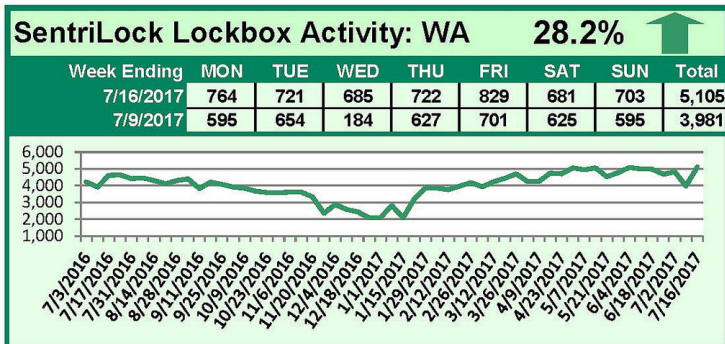

SentriLock Lockbox Activity July 10-16, 2017

This Week's Lockbox Activity

For the week of July 10-16, 2017, these charts show the number of times RMLS™ subscribers opened SentriLock lockboxes in Oregon and Washington. Activity increased in both states this week.

For a larger version of each chart, visit the [RMLS™ photostream on Flickr](#).