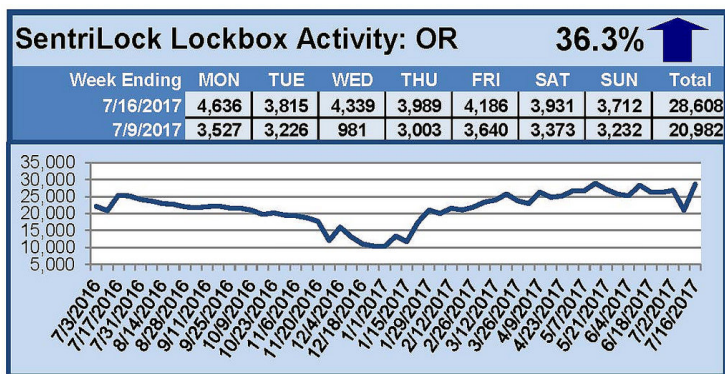

SentriLock Lockbox Activity July 10-16, 2017

This Week's Lockbox Activity

For the week of July 10-16, 2017, these charts show the number of times RMLS™ subscribers opened SentriLock lockboxes in Oregon and Washington. Activity increased in both states this week.