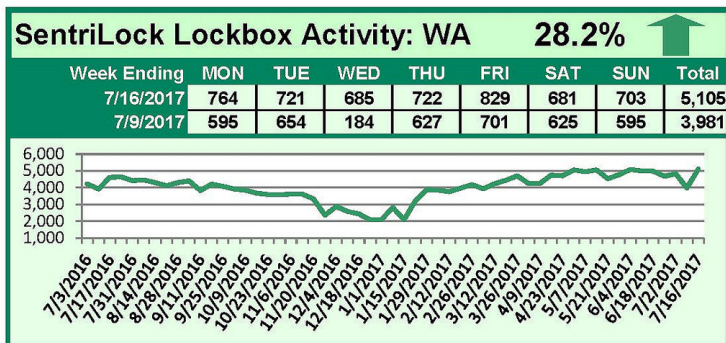

SentriLock Lockbox Activity July 10-16, 2017

This Week's Lockbox Activity

For the week of July 10-16, 2017, these charts show the number of times RMLS™ subscribers opened SentriLock lockboxes in Oregon and Washington. Activity increased in both states this week.

For a larger version of each chart, visit the [RMLS™ photostream on Flickr](#).