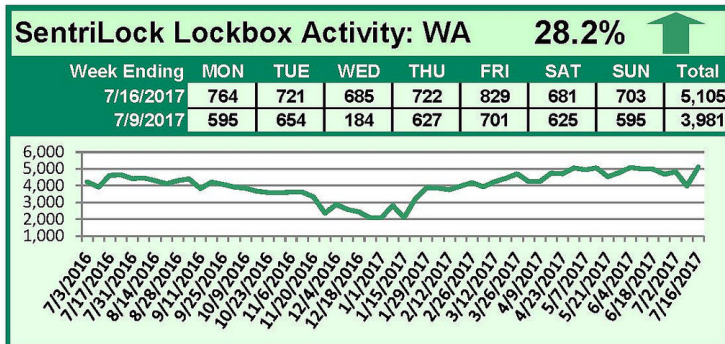

SentriLock Lockbox Activity July 10-16, 2017

This Week's Lockbox Activity

For the week of July 10-16, 2017, these charts show the number of times RMLS™ subscribers opened SentriLock lockboxes in Oregon and Washington. Activity increased in both states this week.