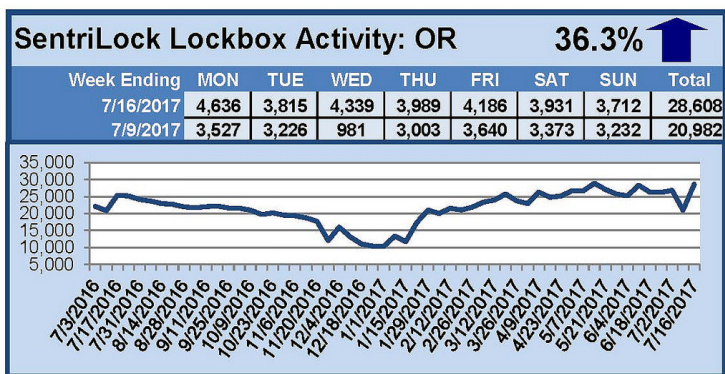

SentriLock Lockbox Activity July 10-16, 2017

This Week's Lockbox Activity

For the week of July 10-16, 2017, these charts show the number of times RMLS™ subscribers opened SentriLock lockboxes in Oregon and Washington. Activity increased in both states this week.