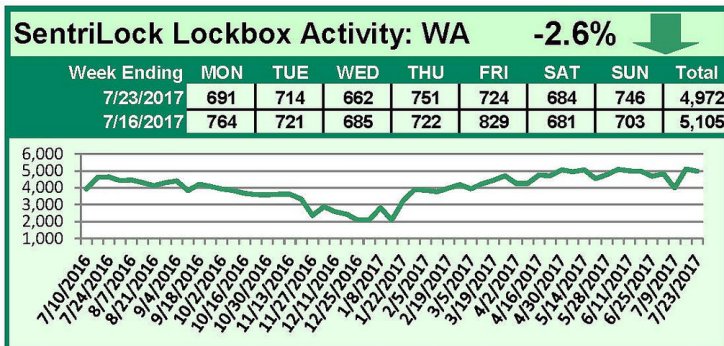

# SentriLock Lockbox Activity July 17-23, 2017

## **This Week's Lockbox Activity**

For the week of July 17-23, 2017, these charts show the number of times RMLS™ subscribers opened SentriLock lockboxes in Oregon and Washington. Activity decreased in both states this week.