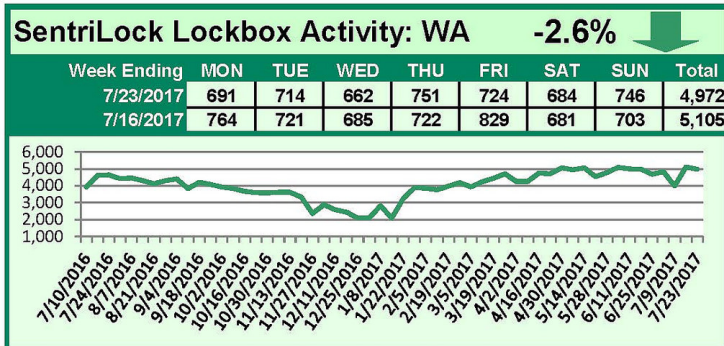

SentriLock Lockbox Activity July 17-23, 2017

This Week's Lockbox Activity

For the week of July 17-23, 2017, these charts show the number of times RMLS™ subscribers opened SentriLock lockboxes in Oregon and Washington. Activity decreased in both states this week.