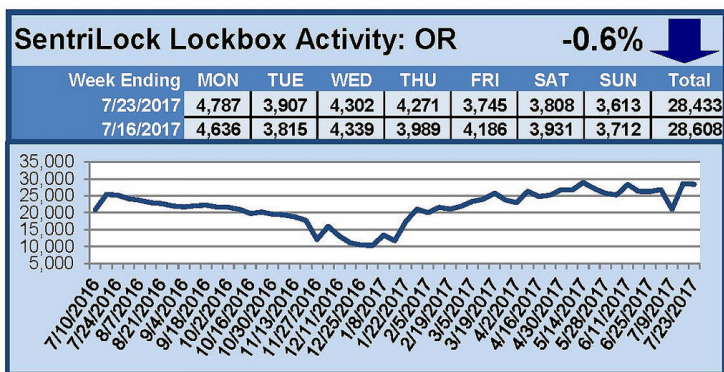

SentriLock Lockbox Activity July 17-23, 2017

This Week's Lockbox Activity

For the week of July 17-23, 2017, these charts show the number of times RMLS™ subscribers opened SentriLock lockboxes in Oregon and Washington. Activity decreased in both states this week.