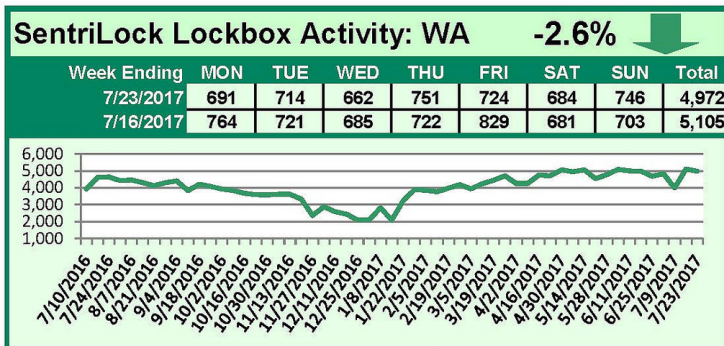

SentriLock Lockbox Activity July 17-23, 2017

This Week's Lockbox Activity

For the week of July 17-23, 2017, these charts show the number of times RMLS™ subscribers opened SentriLock lockboxes in Oregon and Washington. Activity decreased in both states this week.