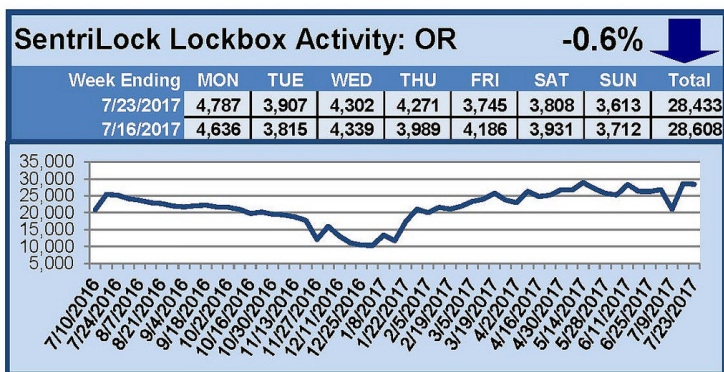

# SentriLock Lockbox Activity July 17-23, 2017

## **This Week's Lockbox Activity**

For the week of July 17-23, 2017, these charts show the number of times RMLS™ subscribers opened SentriLock lockboxes in Oregon and Washington. Activity decreased in both states this week.