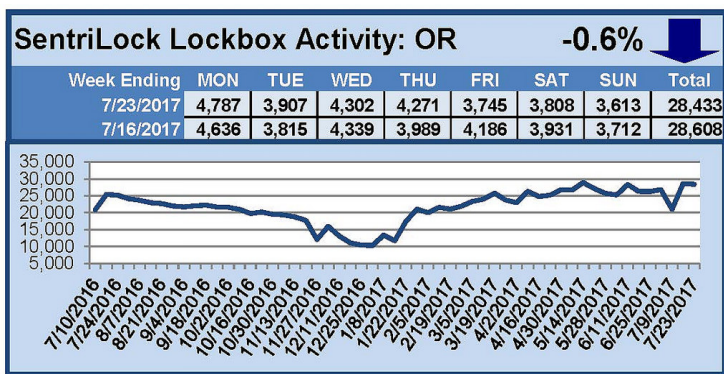

SentriLock Lockbox Activity July 17-23, 2017

This Week's Lockbox Activity

For the week of July 17-23, 2017, these charts show the number of times RMLS™ subscribers opened SentriLock lockboxes in Oregon and Washington. Activity decreased in both states this week.