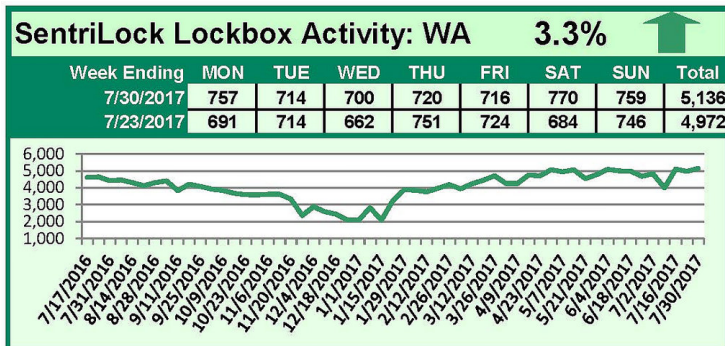

SentriLock Lockbox Activity July 24-30, 2017

This Week's Lockbox Activity

For the week of July 24-30, 2017, these charts show the number of times RMLS™ subscribers opened SentriLock lockboxes in Oregon and Washington. Activity increased in Washington and decreased in Oregon this week.