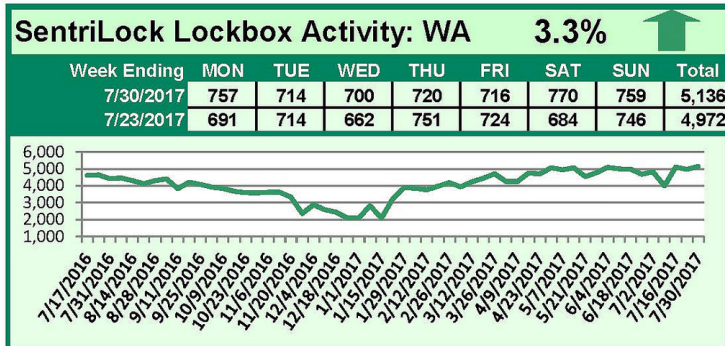

SentriLock Lockbox Activity July 24-30, 2017

This Week's Lockbox Activity

For the week of July 24-30, 2017, these charts show the number of times RMLS™ subscribers opened SentriLock lockboxes in Oregon and Washington. Activity increased in Washington and decreased in Oregon this week.