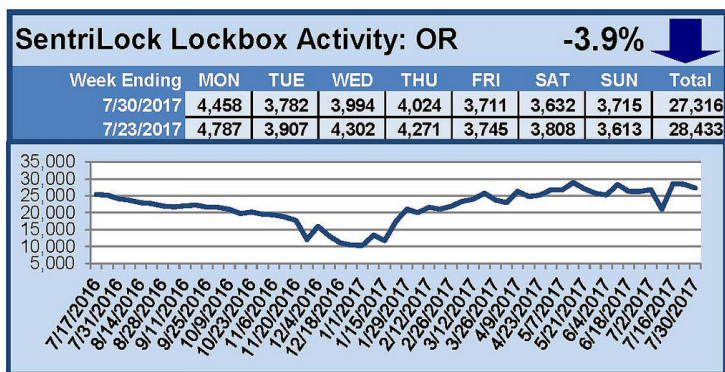

SentriLock Lockbox Activity July 24-30, 2017

This Week's Lockbox Activity

For the week of July 24-30, 2017, these charts show the number of times RMLS™ subscribers opened SentriLock lockboxes in Oregon and Washington. Activity increased in Washington and decreased in Oregon this week.