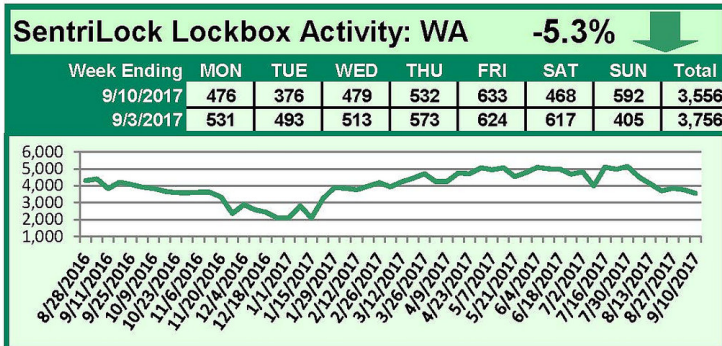

# SentriLock Lockbox Activity September 4-10, 2017

## This Week's Lockbox Activity

For the week of September 4-10, 2017, these charts show the number of times RMLS™ subscribers opened SentriLock lockboxes in Oregon and Washington. Activity decreased in both Oregon and Washington this week.