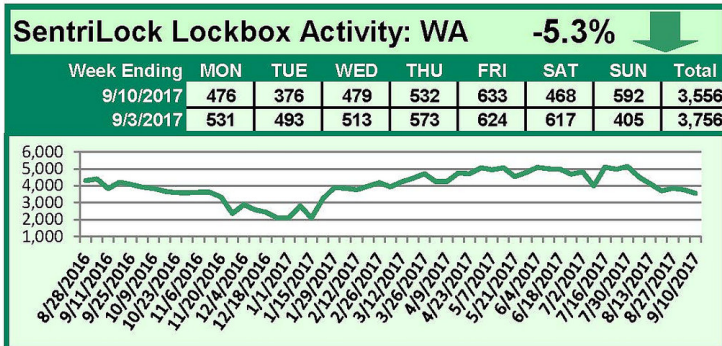

SentriLock Lockbox Activity September 4-10, 2017

This Week's Lockbox Activity

For the week of September 4-10, 2017, these charts show the number of times RMLS™ subscribers opened SentriLock lockboxes in Oregon and Washington. Activity decreased in both Oregon and Washington this week.