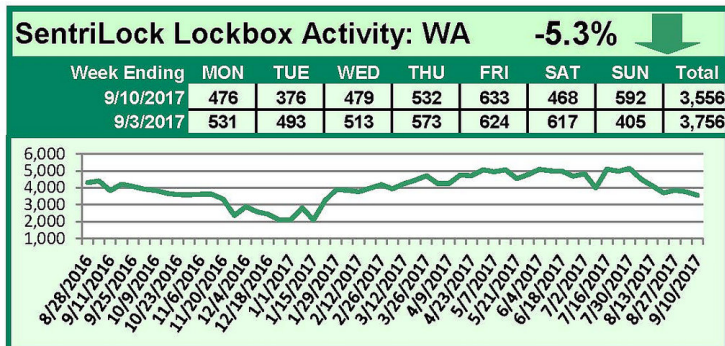

SentriLock Lockbox Activity September 4-10, 2017

This Week's Lockbox Activity

For the week of September 4-10, 2017, these charts show the number of times RMLS™ subscribers opened SentriLock lockboxes in Oregon and Washington. Activity decreased in both Oregon and Washington this week.