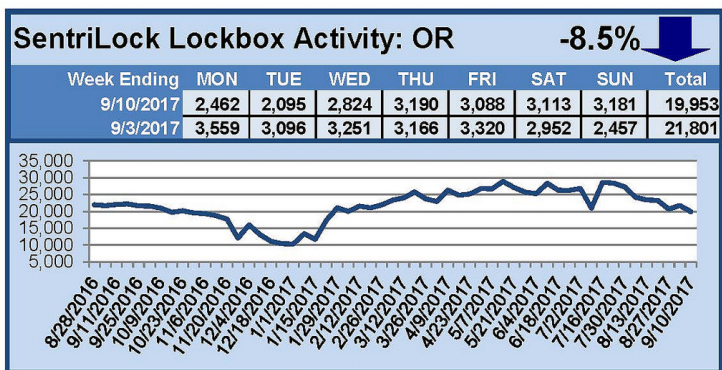

# SentriLock Lockbox Activity September 4-10, 2017

## This Week's Lockbox Activity

For the week of September 4-10, 2017, these charts show the number of times RMLS™ subscribers opened SentriLock lockboxes in Oregon and Washington. Activity decreased in both Oregon and Washington this week.