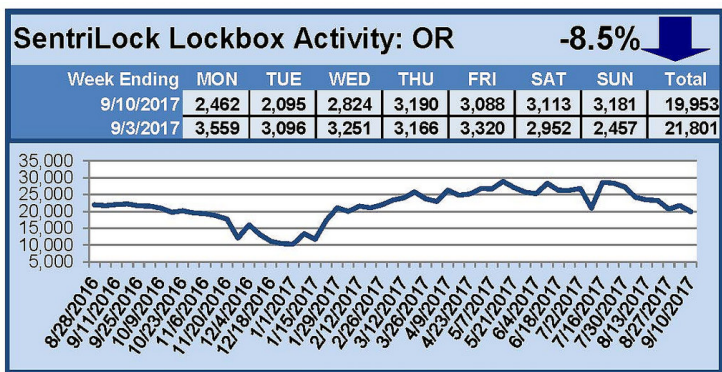

SentriLock Lockbox Activity September 4-10, 2017

This Week's Lockbox Activity

For the week of September 4-10, 2017, these charts show the number of times RMLS™ subscribers opened SentriLock lockboxes in Oregon and Washington. Activity decreased in both Oregon and Washington this week.