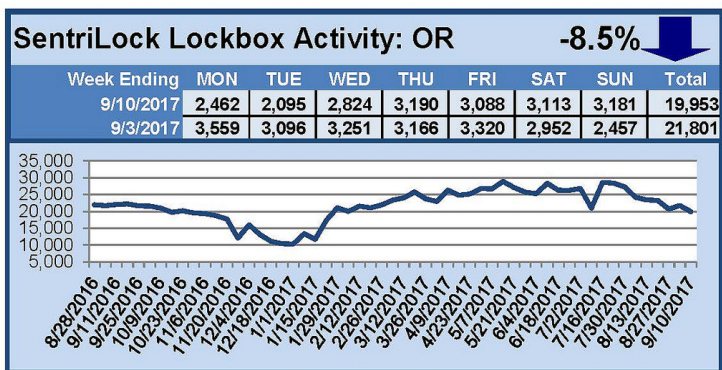

SentriLock Lockbox Activity September 4-10, 2017

This Week's Lockbox Activity

For the week of September 4-10, 2017, these charts show the number of times RMLS™ subscribers opened SentriLock lockboxes in Oregon and Washington. Activity decreased in both Oregon and Washington this week.