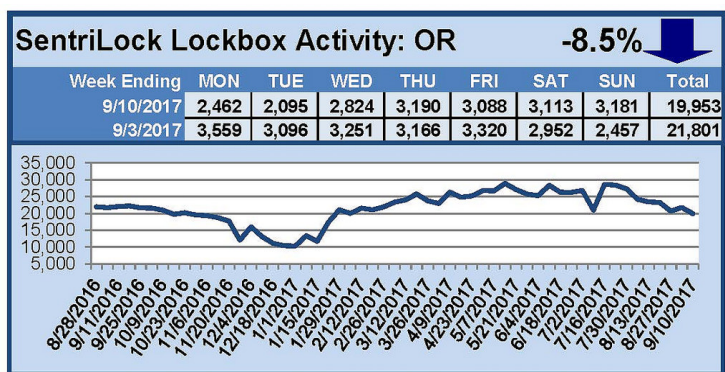

SentriLock Lockbox Activity September 4-10, 2017

This Week's Lockbox Activity

For the week of September 4-10, 2017, these charts show the number of times RMLS™ subscribers opened SentriLock lockboxes in Oregon and Washington. Activity decreased in both Oregon and Washington this week.