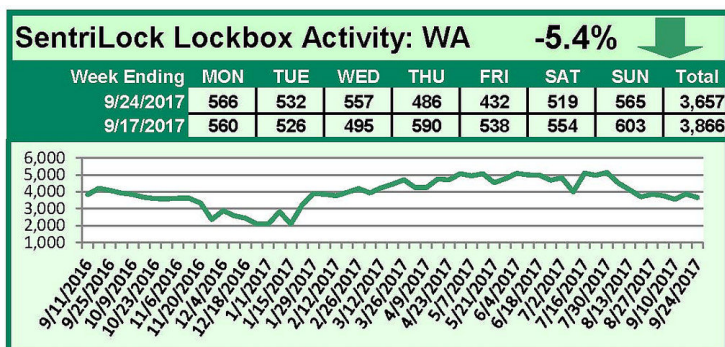

# SentriLock Lockbox Activity September 18-24, 2017

## **This Week's Lockbox Activity**

For the week of September 18-24, 2017, these charts show the number of times RMLS™ subscribers opened SentriLock lockboxes in Oregon and Washington. Activity decreased in both Oregon and Washington this week.