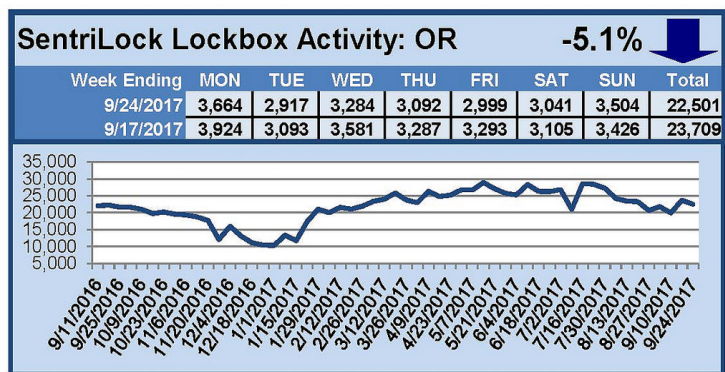

# SentriLock Lockbox Activity September 18-24, 2017

## **This Week's Lockbox Activity**

For the week of September 18-24, 2017, these charts show the number of times RMLS™ subscribers opened SentriLock lockboxes in Oregon and Washington. Activity decreased in both Oregon and Washington this week.