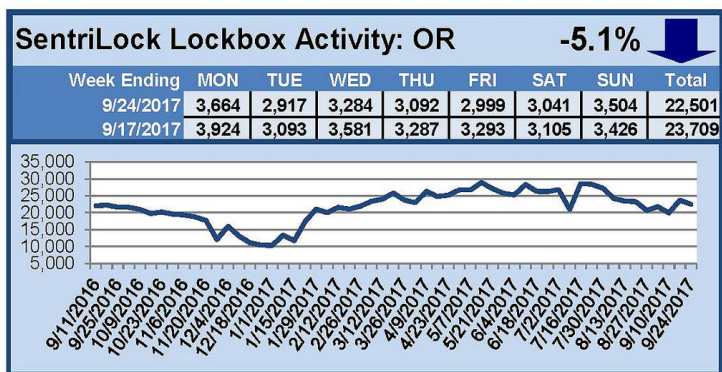

SentriLock Lockbox Activity September 18-24, 2017

This Week's Lockbox Activity

For the week of September 18-24, 2017, these charts show the number of times RMLS™ subscribers opened SentriLock lockboxes in Oregon and Washington. Activity decreased in both Oregon and Washington this week.