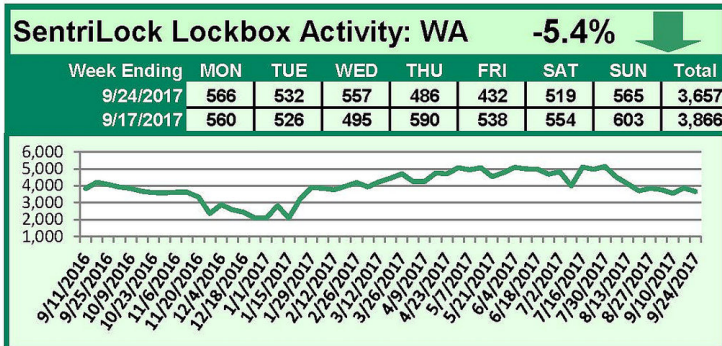

SentriLock Lockbox Activity September 18-24, 2017

This Week's Lockbox Activity

For the week of September 18-24, 2017, these charts show the number of times RMLS™ subscribers opened SentriLock lockboxes in Oregon and Washington. Activity decreased in both Oregon and Washington this week.