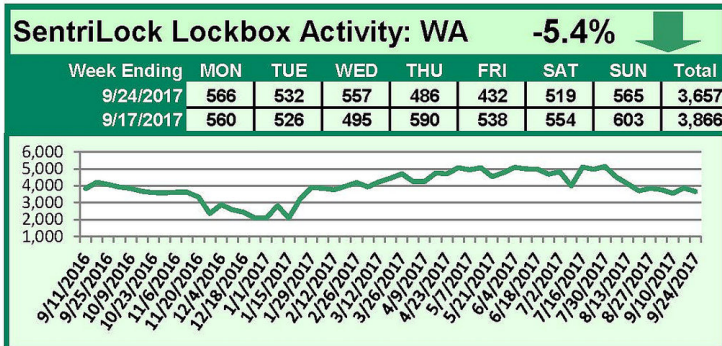

# SentriLock Lockbox Activity September 18-24, 2017

## This Week's Lockbox Activity

For the week of September 18-24, 2017, these charts show the number of times RMLS™ subscribers opened SentriLock lockboxes in Oregon and Washington. Activity decreased in both Oregon and Washington this week.