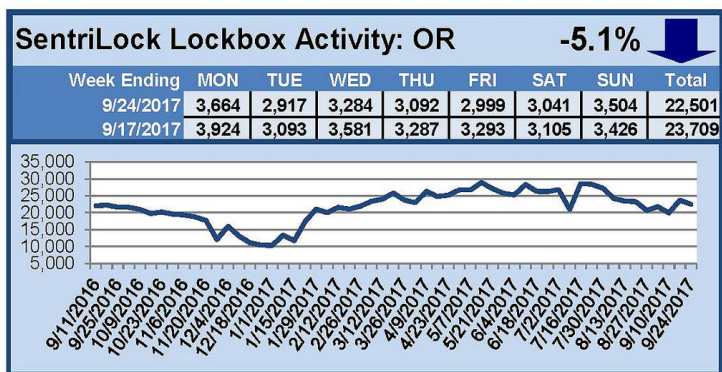

# SentriLock Lockbox Activity September 18-24, 2017

## This Week's Lockbox Activity

For the week of September 18-24, 2017, these charts show the number of times RMLS™ subscribers opened SentriLock lockboxes in Oregon and Washington. Activity decreased in both Oregon and Washington this week.