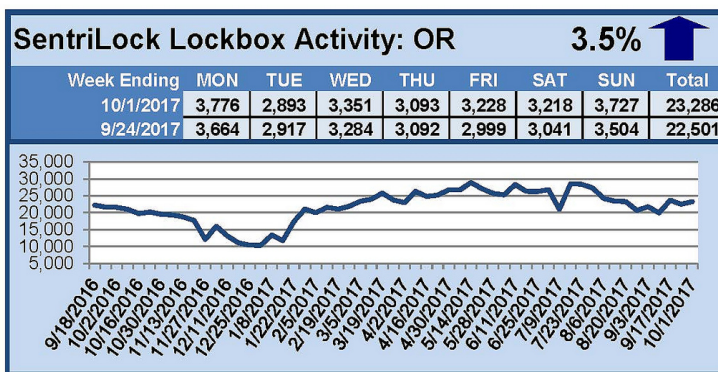

SentriLock Lockbox Activity September 25-October 1, 2017

This Week's Lockbox Activity

For the week of September 25-October 1, 2017, these charts show the number of times RMLS™ subscribers opened SentriLock lockboxes in Oregon and Washington. Activity rose in both Oregon and Washington this week.