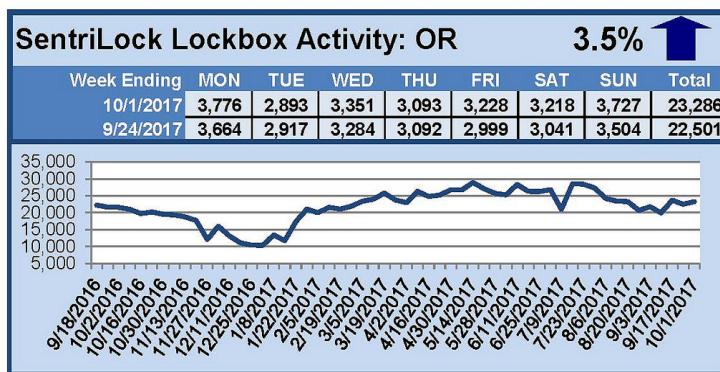

SentriLock Lockbox Activity September 25-October 1, 2017

This Week's Lockbox Activity

For the week of September 25-October 1, 2017, these charts show the number of times RMLS™ subscribers opened SentriLock lockboxes in Oregon and Washington. Activity rose in both Oregon and Washington this week.