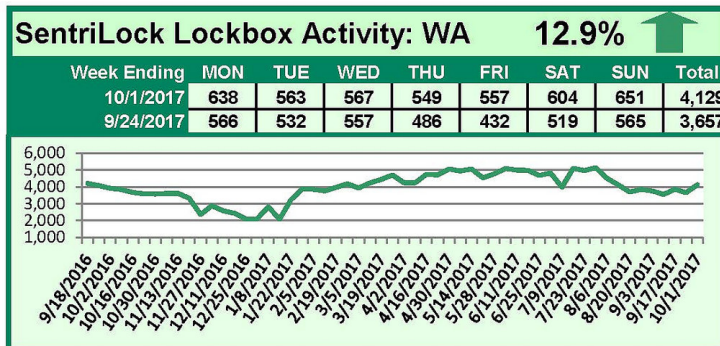

SentriLock Lockbox Activity September 25-October 1, 2017

This Week's Lockbox Activity

For the week of September 25-October 1, 2017, these charts show the number of times RMLS™ subscribers opened SentriLock lockboxes in Oregon and Washington. Activity rose in both Oregon and Washington this week.