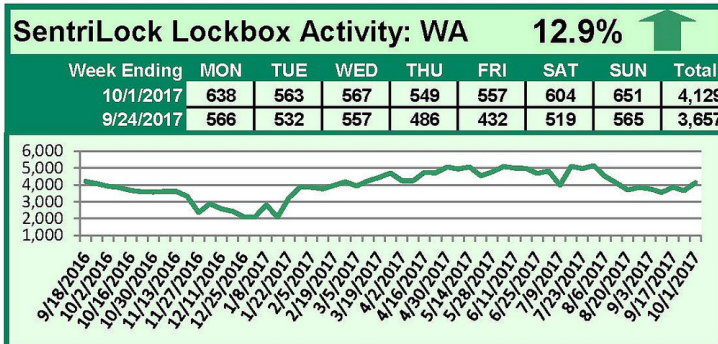

SentriLock Lockbox Activity September 25-October 1, 2017

This Week's Lockbox Activity

For the week of September 25-October 1, 2017, these charts show the number of times RMLS™ subscribers opened SentriLock lockboxes in Oregon and Washington. Activity rose in both Oregon and Washington this week.