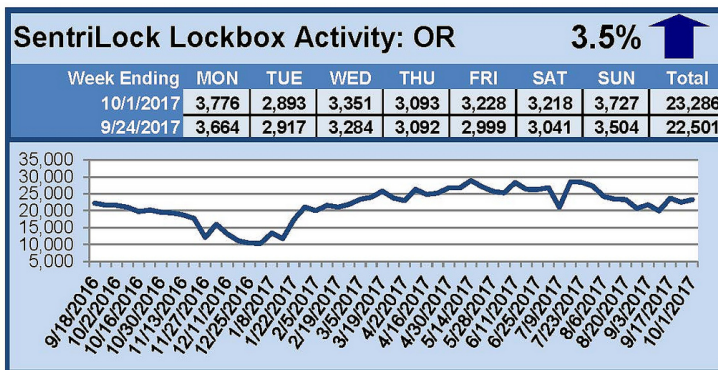

SentriLock Lockbox Activity September 25-October 1, 2017

This Week's Lockbox Activity

For the week of September 25-October 1, 2017, these charts show the number of times RMLS™ subscribers opened SentriLock lockboxes in Oregon and Washington. Activity rose in both Oregon and Washington this week.