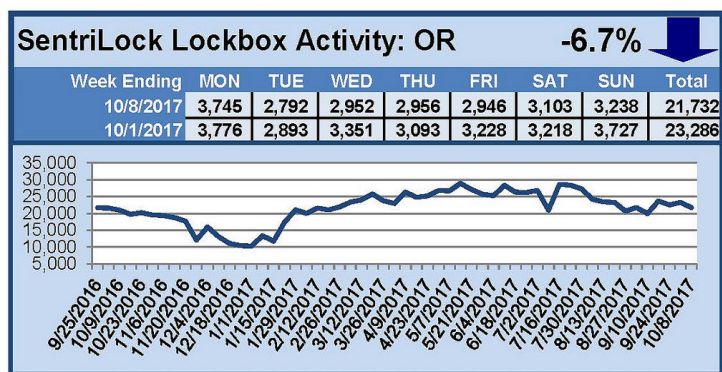

# SentriLock Lockbox Activity October 2-8, 2017

## This Week's Lockbox Activity

For the week of October 2-8, 2017, these charts show the number of times RMLS™ subscribers opened SentriLock lockboxes in Oregon and Washington. Activity decreased in both Oregon and Washington this week.