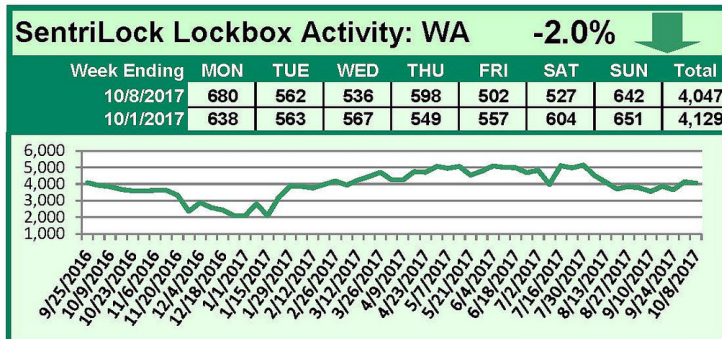

# SentriLock Lockbox Activity October 2-8, 2017

## This Week's Lockbox Activity

For the week of October 2-8, 2017, these charts show the number of times RMLS™ subscribers opened SentriLock lockboxes in Oregon and Washington. Activity decreased in both Oregon and Washington this week.