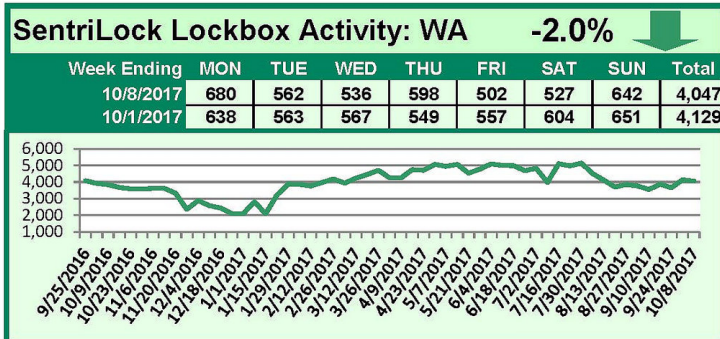

SentriLock Lockbox Activity October 2-8, 2017

This Week's Lockbox Activity

For the week of October 2-8, 2017, these charts show the number of times RMLS™ subscribers opened SentriLock lockboxes in Oregon and Washington. Activity decreased in both Oregon and Washington this week.