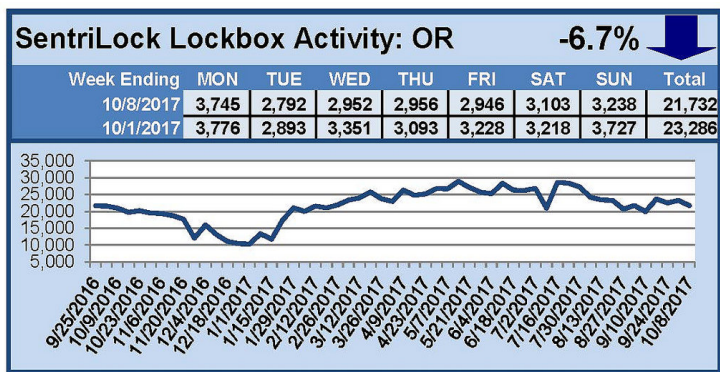

SentriLock Lockbox Activity October 2-8, 2017

This Week's Lockbox Activity

For the week of October 2-8, 2017, these charts show the number of times RMLS™ subscribers opened SentriLock lockboxes in Oregon and Washington. Activity decreased in both Oregon and Washington this week.