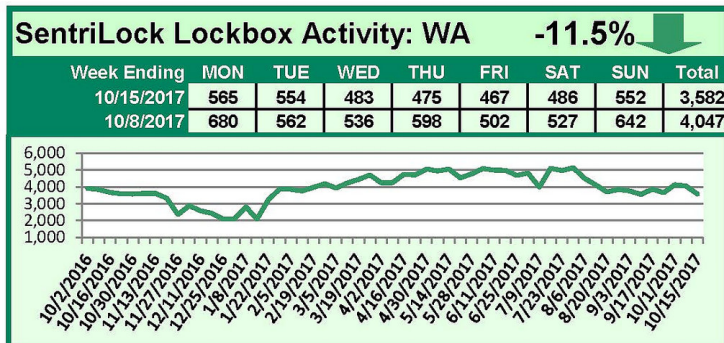

# SentriLock Lockbox Activity October 9-15, 2017

## **This Week's Lockbox Activity**

For the week of October 9-15, 2017, these charts show the number of times RMLS™ subscribers opened SentriLock lockboxes in Oregon and Washington. Activity decreased in both Oregon and Washington this week.