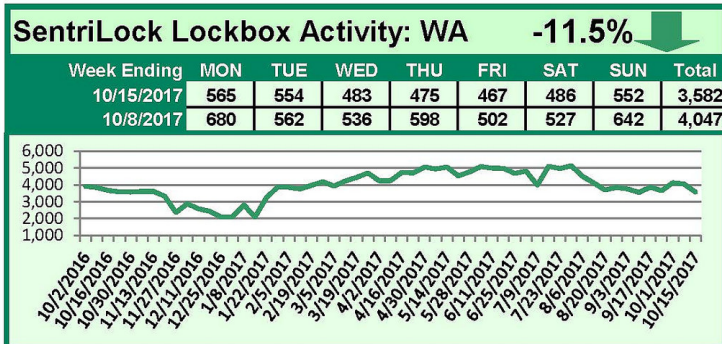

SentriLock Lockbox Activity October 9-15, 2017

This Week's Lockbox Activity

For the week of October 9-15, 2017, these charts show the number of times RMLS™ subscribers opened SentriLock lockboxes in Oregon and Washington. Activity decreased in both Oregon and Washington this week.