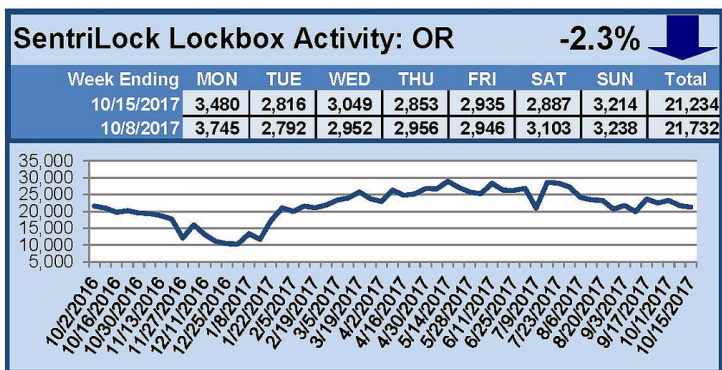

SentriLock Lockbox Activity October 9-15, 2017

This Week's Lockbox Activity

For the week of October 9-15, 2017, these charts show the number of times RMLS™ subscribers opened SentriLock lockboxes in Oregon and Washington. Activity decreased in both Oregon and Washington this week.