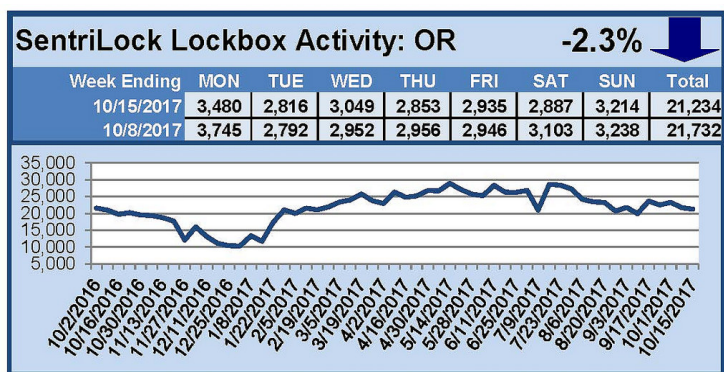

# SentriLock Lockbox Activity October 9-15, 2017

## **This Week's Lockbox Activity**

For the week of October 9-15, 2017, these charts show the number of times RMLS™ subscribers opened SentriLock lockboxes in Oregon and Washington. Activity decreased in both Oregon and Washington this week.