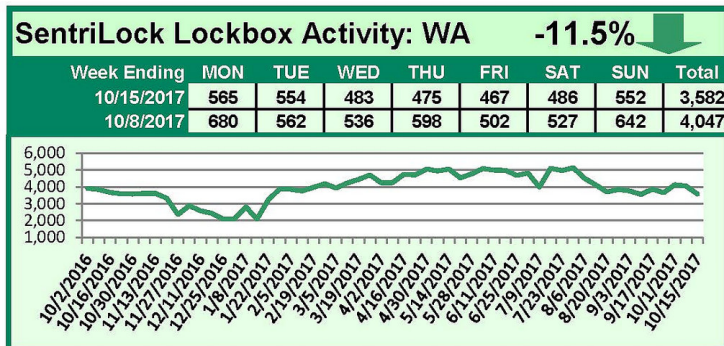

SentriLock Lockbox Activity October 9-15, 2017

This Week's Lockbox Activity

For the week of October 9-15, 2017, these charts show the number of times RMLS™ subscribers opened SentriLock lockboxes in Oregon and Washington. Activity decreased in both Oregon and Washington this week.