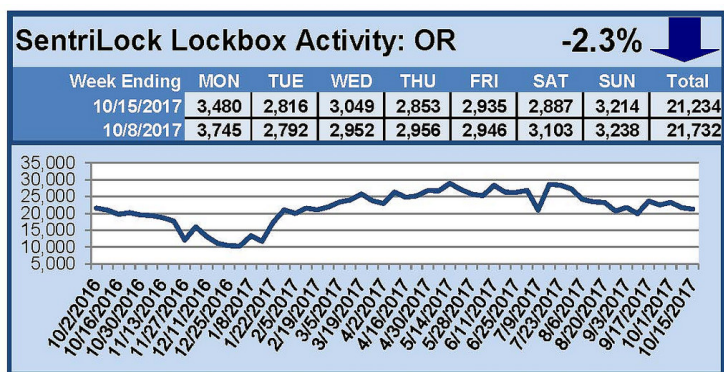

SentriLock Lockbox Activity October 9-15, 2017

This Week's Lockbox Activity

For the week of October 9-15, 2017, these charts show the number of times RMLS™ subscribers opened SentriLock lockboxes in Oregon and Washington. Activity decreased in both Oregon and Washington this week.