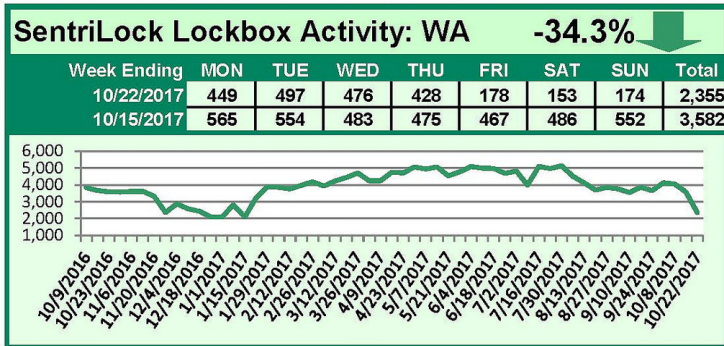

SentriLock Lockbox Activity October 16-22, 2017

This Week's Lockbox Activity

For the week of October 16-22, 2017, these charts show the number of times RMLS™ subscribers opened SentriLock lockboxes in Oregon and Washington. Activity decreased in both Oregon and Washington this week.