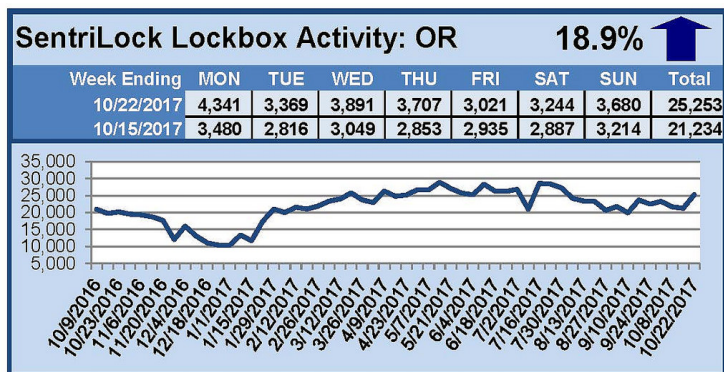

SentriLock Lockbox Activity October 16-22, 2017 (Updated November 28)

This Week's Lockbox Activity

For the week of October 16-22, 2017, these charts show the number of times RMLS™ subscribers opened SentriLock lockboxes in Oregon and Washington. Activity increased in both Oregon and Washington this week.

For a larger version of each chart, visit the [RMLS™ photostream on Flickr](#).

UPDATE (November 28, 2017):

SentriLock made some internal changes on October 20th that impacted the information provided to RMLS™. This post has been updated to reflect the corrected data.