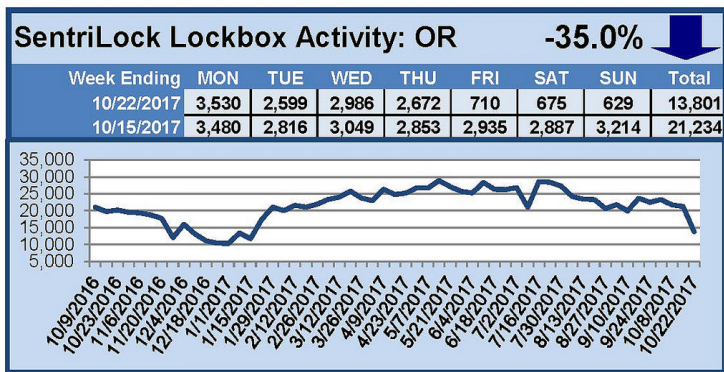

SentriLock Lockbox Activity October 16-22, 2017

This Week's Lockbox Activity

For the week of October 16-22, 2017, these charts show the number of times RMLS™ subscribers opened SentriLock lockboxes in Oregon and Washington. Activity decreased in both Oregon and Washington this week.