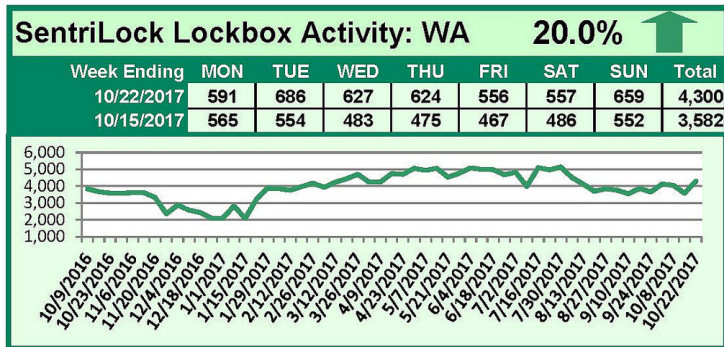

SentriLock Lockbox Activity October 16-22, 2017 (Updated November 28)

This Week's Lockbox Activity

For the week of October 16-22, 2017, these charts show the number of times RMLS™ subscribers opened SentriLock lockboxes in Oregon and Washington. Activity increased in both Oregon and Washington this week.

For a larger version of each chart, visit the [RMLS™ photostream on Flickr](#).

UPDATE (November 28, 2017):

SentriLock made some internal changes on October 20th that impacted the information provided to RMLS™. This post has been updated to reflect the corrected data.