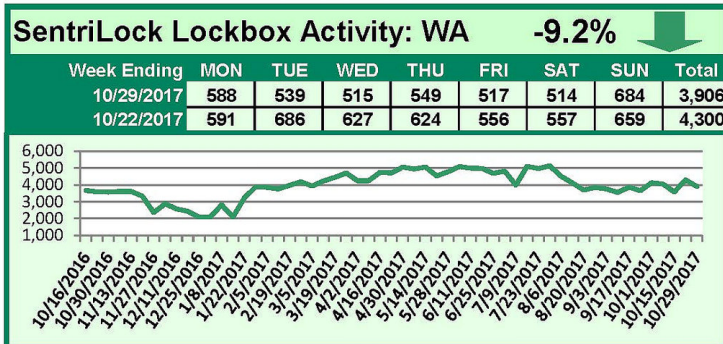

SentriLock Lockbox Activity October 23-29, 2017

This Week's Lockbox Activity

For the week of October 23-29, 2017, these charts show the number of times RMLS™ subscribers opened SentriLock lockboxes in Oregon and Washington. Activity decreased in both Oregon and Washington this week.