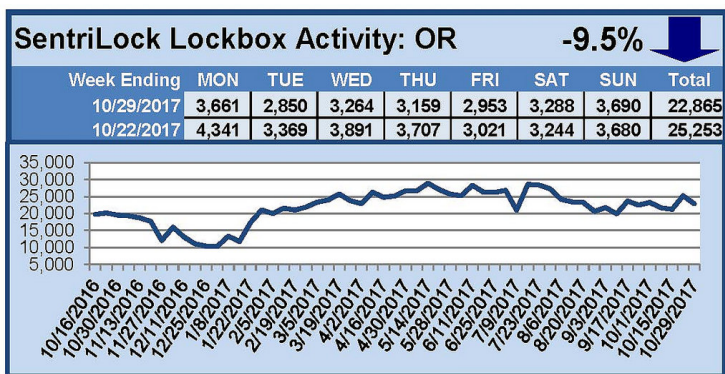

SentriLock Lockbox Activity October 23-29, 2017

This Week's Lockbox Activity

For the week of October 23-29, 2017, these charts show the number of times RMLS™ subscribers opened SentriLock lockboxes in Oregon and Washington. Activity decreased in both Oregon and Washington this week.