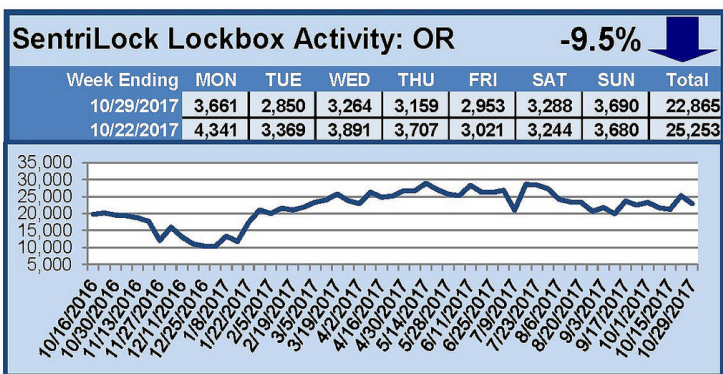

SentriLock Lockbox Activity October 23-29, 2017

This Week's Lockbox Activity

For the week of October 23-29, 2017, these charts show the number of times RMLS™ subscribers opened SentriLock lockboxes in Oregon and Washington. Activity decreased in both Oregon and Washington this week.