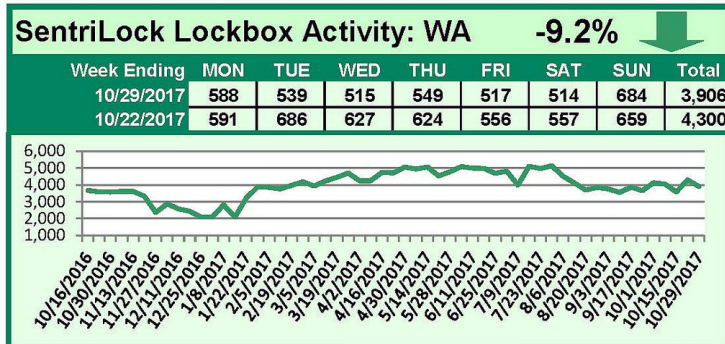

SentriLock Lockbox Activity October 23-29, 2017

This Week's Lockbox Activity

For the week of October 23-29, 2017, these charts show the number of times RMLS™ subscribers opened SentriLock lockboxes in Oregon and Washington. Activity decreased in both Oregon and Washington this week.