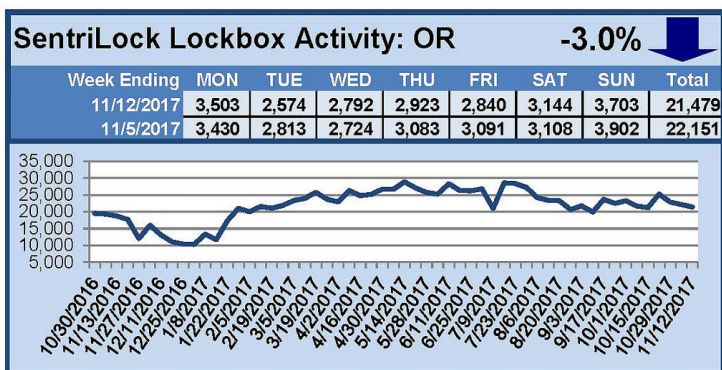

SentriLock Lockbox Activity November 6-12, 2017

This Week's Lockbox Activity

For the week of November 6-12, 2017, these charts show the number of times RMLS™ subscribers opened SentriLock lockboxes in Oregon and Washington. Activity decreased in both Oregon and Washington this week.