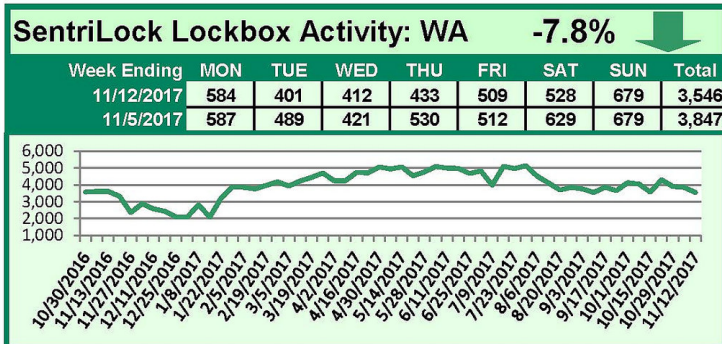

SentriLock Lockbox Activity November 6-12, 2017

This Week's Lockbox Activity

For the week of November 6-12, 2017, these charts show the number of times RMLS™ subscribers opened SentriLock lockboxes in Oregon and Washington. Activity decreased in both Oregon and Washington this week.