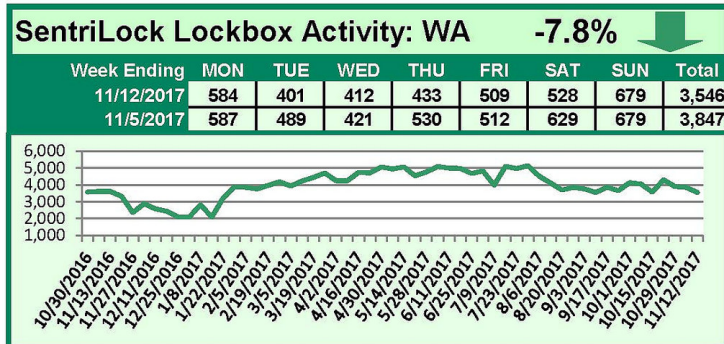

SentriLock Lockbox Activity November 6-12, 2017

This Week's Lockbox Activity

For the week of November 6-12, 2017, these charts show the number of times RMLS™ subscribers opened SentriLock lockboxes in Oregon and Washington. Activity decreased in both Oregon and Washington this week.