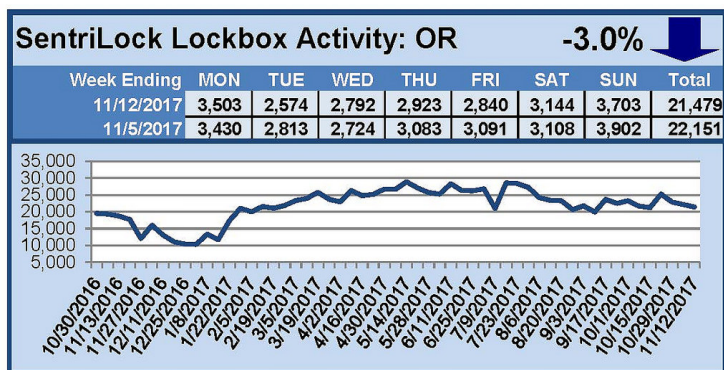

SentriLock Lockbox Activity November 6-12, 2017

This Week's Lockbox Activity

For the week of November 6-12, 2017, these charts show the number of times RMLS™ subscribers opened SentriLock lockboxes in Oregon and Washington. Activity decreased in both Oregon and Washington this week.