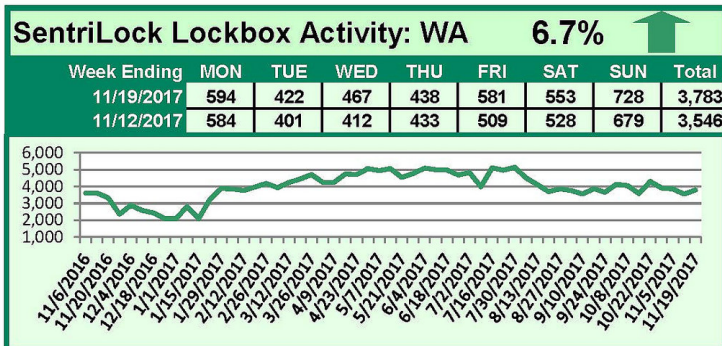

# SentriLock Lockbox Activity November 13-19, 2017

## This Week's Lockbox Activity

For the week of November 13-19, 2017, these charts show the number of times RMLS™ subscribers opened SentriLock lockboxes in Oregon and Washington. Activity increased in Washington and decreased in Oregon this week.