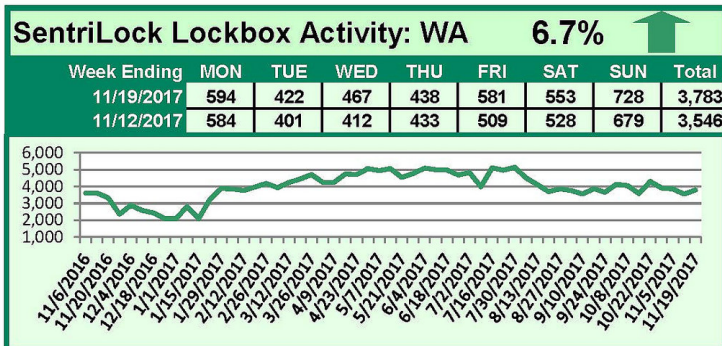

SentriLock Lockbox Activity November 13-19, 2017

This Week's Lockbox Activity

For the week of November 13-19, 2017, these charts show the number of times RMLS™ subscribers opened SentriLock lockboxes in Oregon and Washington. Activity increased in Washington and decreased in Oregon this week.