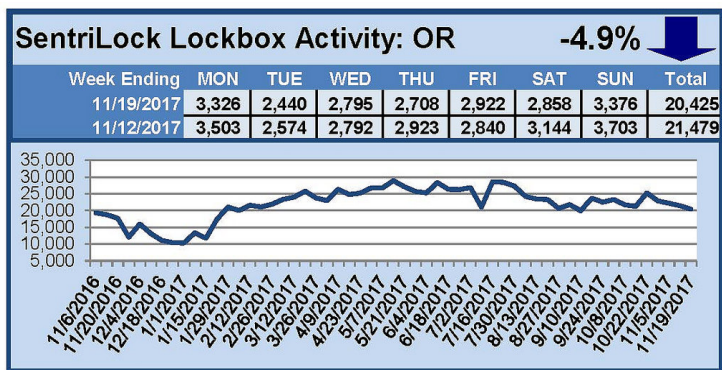

# SentriLock Lockbox Activity November 13-19, 2017

## This Week's Lockbox Activity

For the week of November 13-19, 2017, these charts show the number of times RMLS™ subscribers opened SentriLock lockboxes in Oregon and Washington. Activity increased in Washington and decreased in Oregon this week.