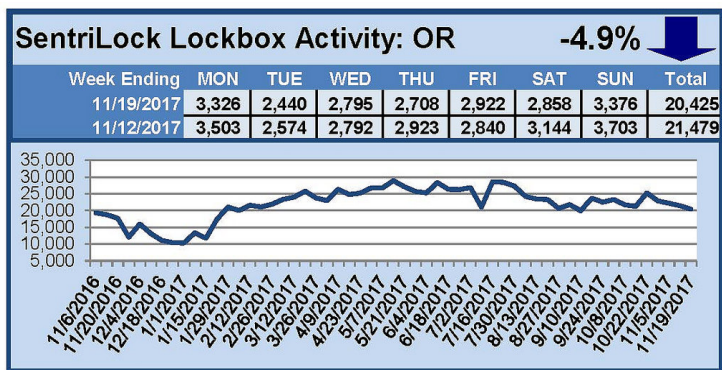

SentriLock Lockbox Activity November 13-19, 2017

This Week's Lockbox Activity

For the week of November 13-19, 2017, these charts show the number of times RMLS™ subscribers opened SentriLock lockboxes in Oregon and Washington. Activity increased in Washington and decreased in Oregon this week.