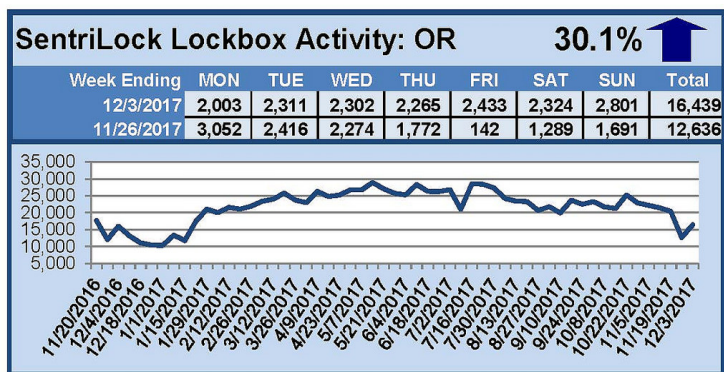

# SentriLock Lockbox Activity November 27-December 3, 2017

## This Week's Lockbox Activity

For the week of November 27-December 3, 2017, these charts show the number of times RMLS™ subscribers opened SentriLock lockboxes in Oregon and Washington. Both Oregon and Washington saw an increase in activity this week.