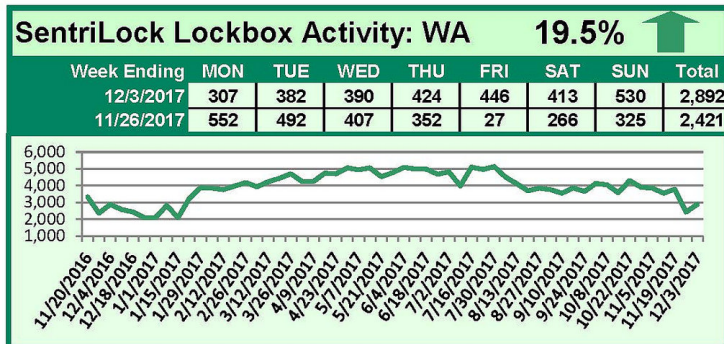

SentriLock Lockbox Activity November 27-December 3, 2017

This Week's Lockbox Activity

For the week of November 27-December 3, 2017, these charts show the number of times RMLS™ subscribers opened SentriLock lockboxes in Oregon and Washington. Both Oregon and Washington saw an increase in activity this week.