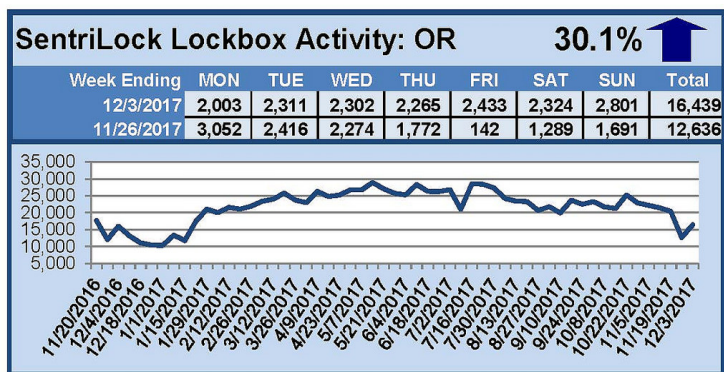

SentriLock Lockbox Activity November 27-December 3, 2017

This Week's Lockbox Activity

For the week of November 27-December 3, 2017, these charts show the number of times RMLS™ subscribers opened SentriLock lockboxes in Oregon and Washington. Both Oregon and Washington saw an increase in activity this week.