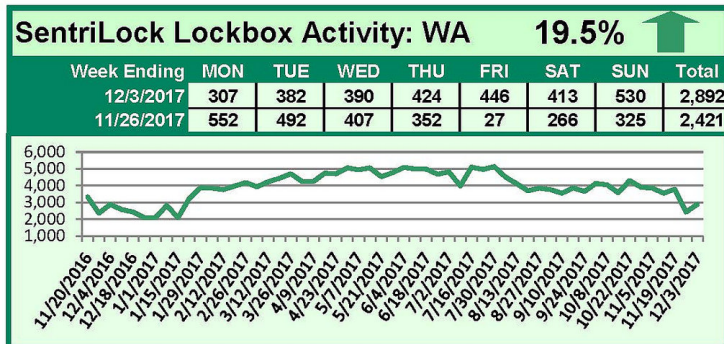

# SentriLock Lockbox Activity November 27-December 3, 2017

## This Week's Lockbox Activity

For the week of November 27-December 3, 2017, these charts show the number of times RMLS™ subscribers opened SentriLock lockboxes in Oregon and Washington. Both Oregon and Washington saw an increase in activity this week.