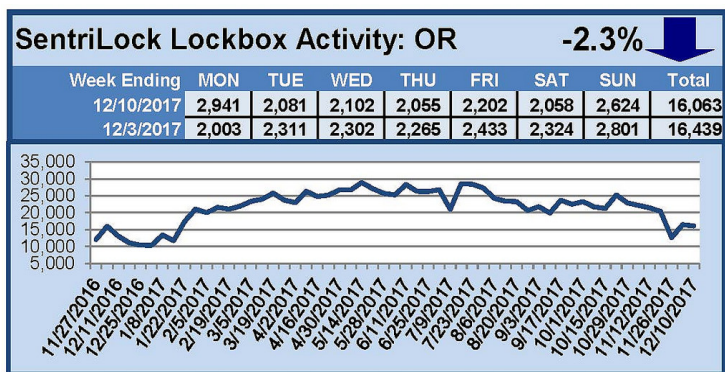

# SentriLock Lockbox Activity December 4-10, 2017

## This Week's Lockbox Activity

For the week of December 4-10, 2017, these charts show the number of times RMLS™ subscribers opened SentriLock lockboxes in Oregon and Washington. Activity in Washington saw a slight increase while activity in Oregon decreased this week.