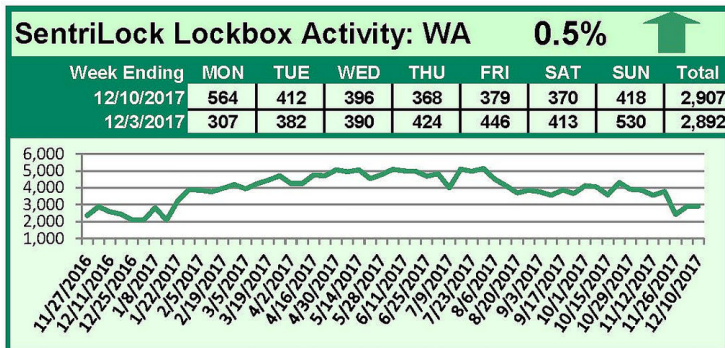

# SentriLock Lockbox Activity December 4-10, 2017

## This Week's Lockbox Activity

For the week of December 4-10, 2017, these charts show the number of times RMLS™ subscribers opened SentriLock lockboxes in Oregon and Washington. Activity in Washington saw a slight increase while activity in Oregon decreased this week.