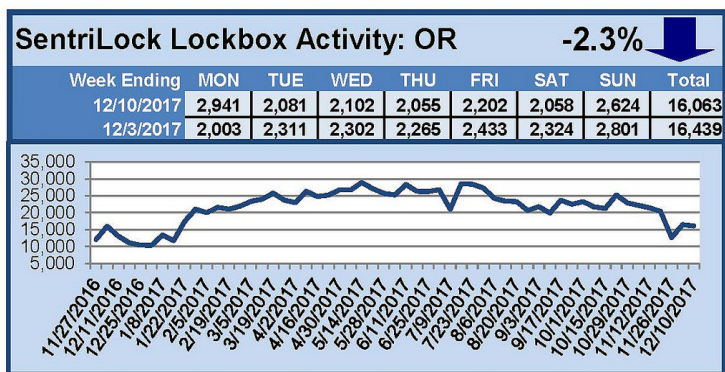

SentriLock Lockbox Activity December 4-10, 2017

This Week's Lockbox Activity

For the week of December 4-10, 2017, these charts show the number of times RMLS™ subscribers opened SentriLock lockboxes in Oregon and Washington. Activity in Washington saw a slight increase while activity in Oregon decreased this week.