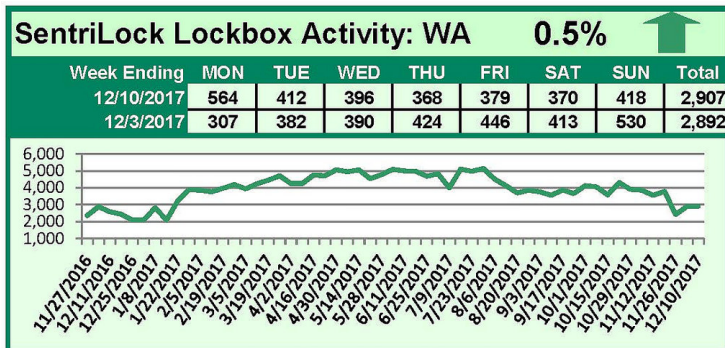

SentriLock Lockbox Activity December 4-10, 2017

This Week's Lockbox Activity

For the week of December 4-10, 2017, these charts show the number of times RMLS™ subscribers opened SentriLock lockboxes in Oregon and Washington. Activity in Washington saw a slight increase while activity in Oregon decreased this week.