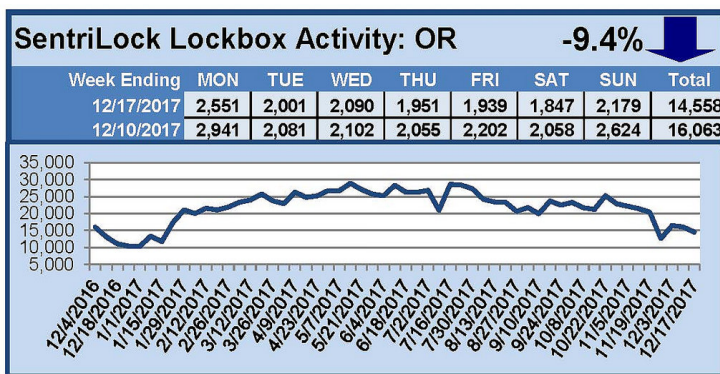

# SentriLock Lockbox Activity December 11-17, 2017

## This Week's Lockbox Activity

For the week of December 11-17, 2017, these charts show the number of times RMLS™ subscribers opened SentriLock lockboxes in Oregon and Washington. Both states both saw a decrease in activity this week.