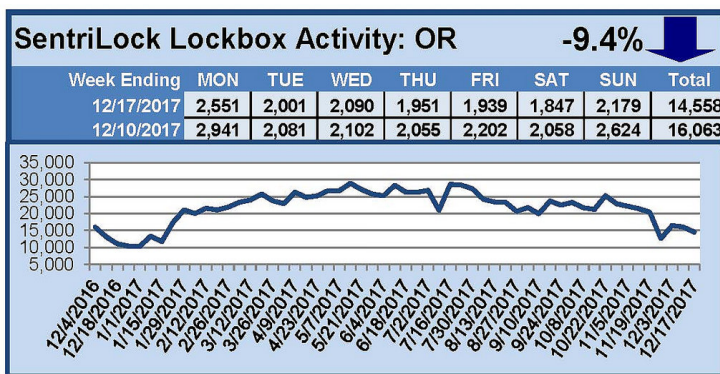

SentriLock Lockbox Activity December 11-17, 2017

This Week's Lockbox Activity

For the week of December 11-17, 2017, these charts show the number of times RMLS™ subscribers opened SentriLock lockboxes in Oregon and Washington. Both states both saw a decrease in activity this week.