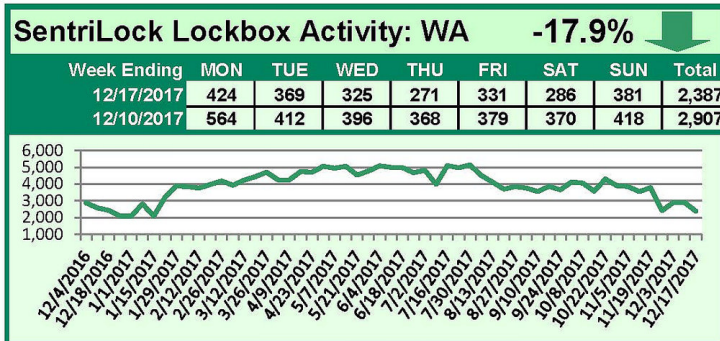

SentriLock Lockbox Activity December 11-17, 2017

This Week's Lockbox Activity

For the week of December 11-17, 2017, these charts show the number of times RMLS™ subscribers opened SentriLock lockboxes in Oregon and Washington. Both states both saw a decrease in activity this week.