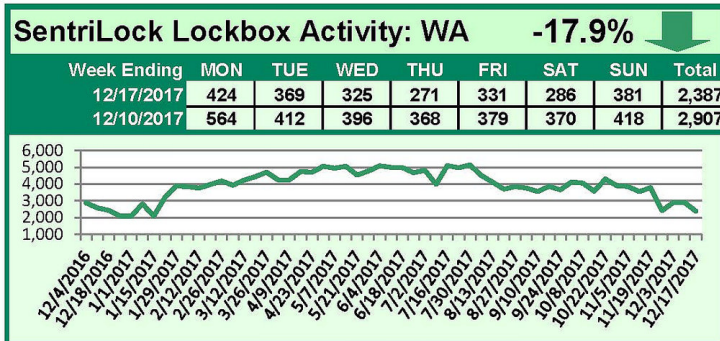

# SentriLock Lockbox Activity December 11-17, 2017

## This Week's Lockbox Activity

For the week of December 11-17, 2017, these charts show the number of times RMLS™ subscribers opened SentriLock lockboxes in Oregon and Washington. Both states both saw a decrease in activity this week.