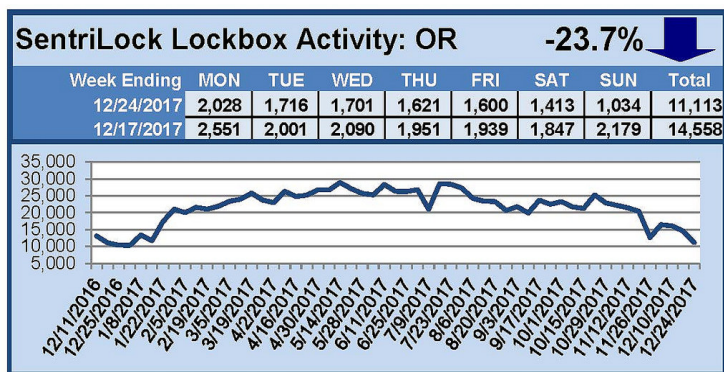

SentriLock Lockbox Activity December 18-24, 2017

This Week's Lockbox Activity

For the week of December 18-24, 2017, these charts show the number of times RMLS™ subscribers opened SentriLock lockboxes in Oregon and Washington. Oregon and Washington both saw a decrease in activity this week.