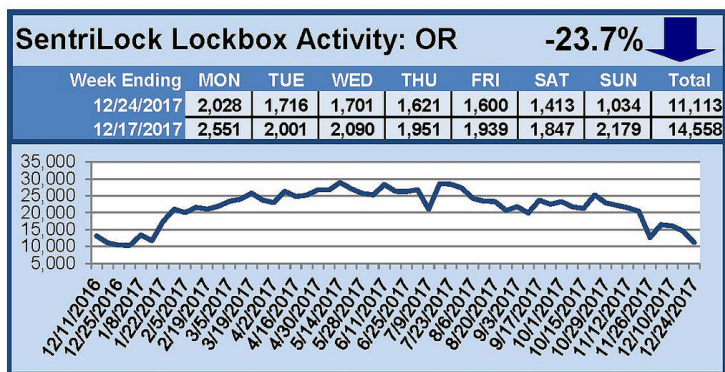

# SentriLock Lockbox Activity December 18-24, 2017

## This Week's Lockbox Activity

For the week of December 18-24, 2017, these charts show the number of times RMLS™ subscribers opened SentriLock lockboxes in Oregon and Washington. Oregon and Washington both saw a decrease in activity this week.