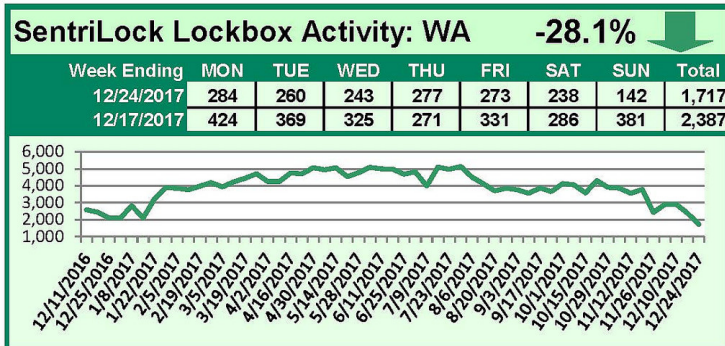

# SentriLock Lockbox Activity December 18-24, 2017

## This Week's Lockbox Activity

For the week of December 18-24, 2017, these charts show the number of times RMLS™ subscribers opened SentriLock lockboxes in Oregon and Washington. Oregon and Washington both saw a decrease in activity this week.