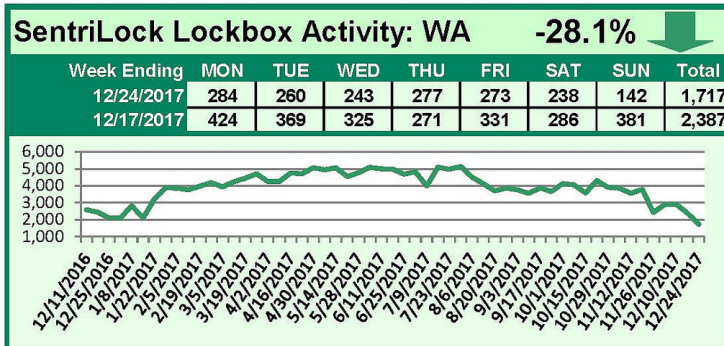

SentriLock Lockbox Activity December 18-24, 2017

This Week's Lockbox Activity

For the week of December 18-24, 2017, these charts show the number of times RMLS™ subscribers opened SentriLock lockboxes in Oregon and Washington. Oregon and Washington both saw a decrease in activity this week.