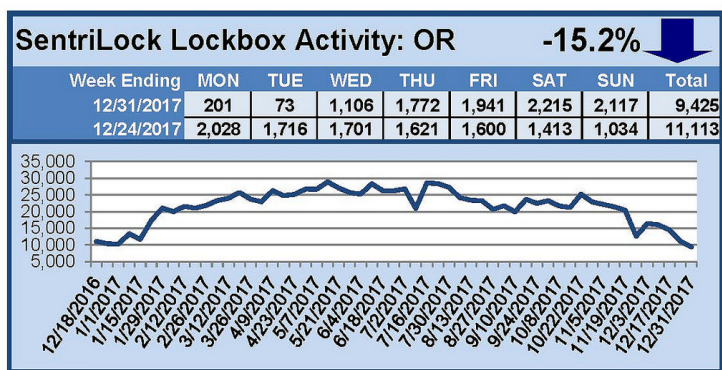

SentriLock Lockbox Activity December 25-31, 2017

This Week's Lockbox Activity

For the week of December 25-31, 2017, these charts show the number of times RMLS™ subscribers opened SentriLock lockboxes in Oregon and Washington. Oregon and Washington both saw a decrease in activity this week.