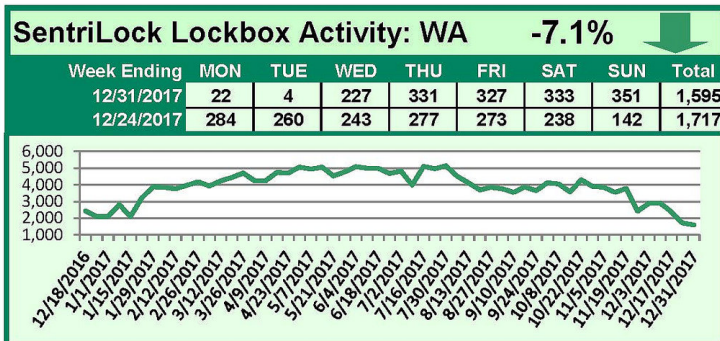

SentriLock Lockbox Activity December 25-31, 2017

This Week's Lockbox Activity

For the week of December 25-31, 2017, these charts show the number of times RMLS™ subscribers opened SentriLock lockboxes in Oregon and Washington. Oregon and Washington both saw a decrease in activity this week.