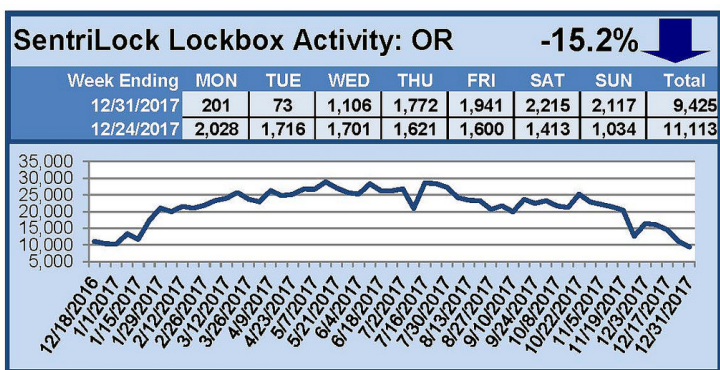

SentriLock Lockbox Activity December 25-31, 2017

This Week's Lockbox Activity

For the week of December 25-31, 2017, these charts show the number of times RMLS™ subscribers opened SentriLock lockboxes in Oregon and Washington. Oregon and Washington both saw a decrease in activity this week.