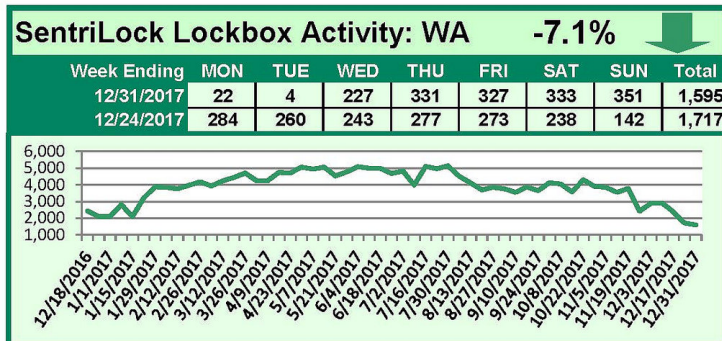

SentriLock Lockbox Activity December 25-31, 2017

This Week's Lockbox Activity

For the week of December 25-31, 2017, these charts show the number of times RMLS™ subscribers opened SentriLock lockboxes in Oregon and Washington. Oregon and Washington both saw a decrease in activity this week.