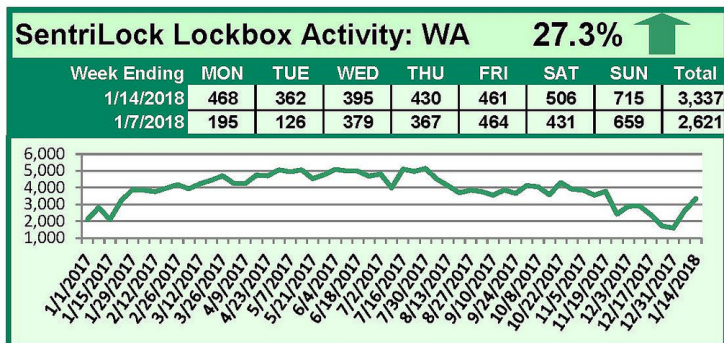

SentriLock Lockbox Activity January 8-14, 2018

This Week's Lockbox Activity

For the week of January 8-14, 2018, these charts show the number of times RMLS™ subscribers opened SentriLock lockboxes in Oregon and Washington. Both Oregon and Washington saw an increase in activity this week.