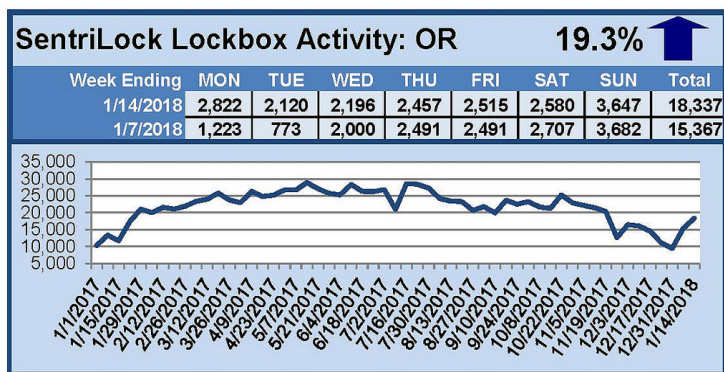

SentriLock Lockbox Activity January 8-14, 2018

This Week's Lockbox Activity

For the week of January 8-14, 2018, these charts show the number of times RMLS™ subscribers opened SentriLock lockboxes in Oregon and Washington. Both Oregon and Washington saw an increase in activity this week.