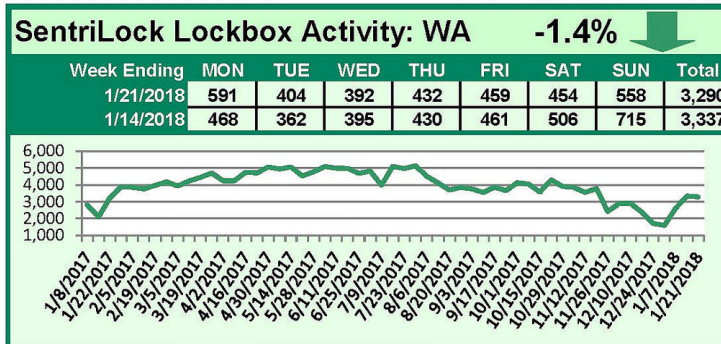

SentriLock Lockbox Activity January 15-21, 2018

This Week's Lockbox Activity

For the week of January 15-21, 2018, these charts show the number of times RMLS™ subscribers opened SentriLock lockboxes in Oregon and Washington. Washington saw a decrease in activity this week, while activity rose in Oregon.