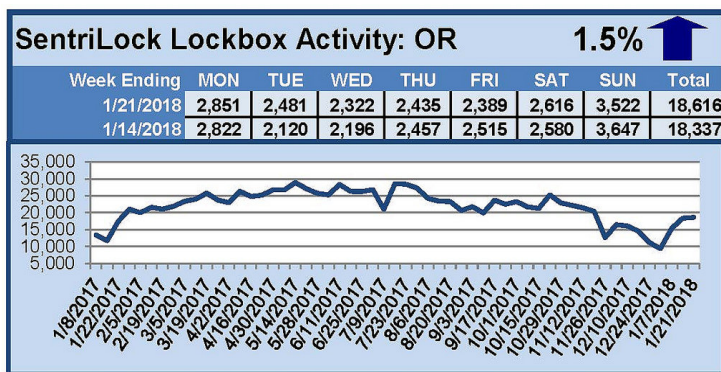

SentriLock Lockbox Activity January 15-21, 2018

This Week's Lockbox Activity

For the week of January 15-21, 2018, these charts show the number of times RMLS™ subscribers opened SentriLock lockboxes in Oregon and Washington. Washington saw a decrease in activity this week, while activity rose in Oregon.