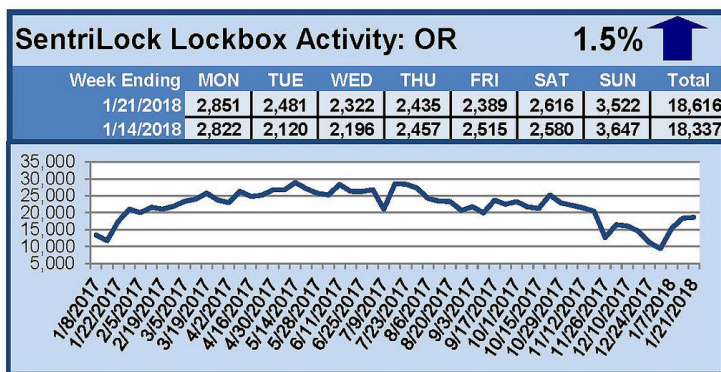

# SentriLock Lockbox Activity January 15-21, 2018

## This Week's Lockbox Activity

For the week of January 15-21, 2018, these charts show the number of times RMLS™ subscribers opened SentriLock lockboxes in Oregon and Washington. Washington saw a decrease in activity this week, while activity rose in Oregon.