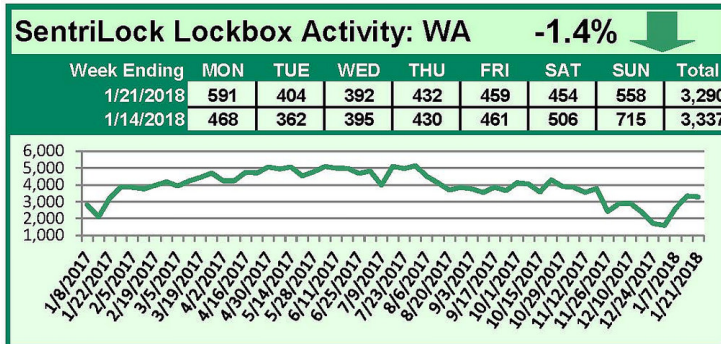

# SentriLock Lockbox Activity January 15-21, 2018

## This Week's Lockbox Activity

For the week of January 15-21, 2018, these charts show the number of times RMLS™ subscribers opened SentriLock lockboxes in Oregon and Washington. Washington saw a decrease in activity this week, while activity rose in Oregon.