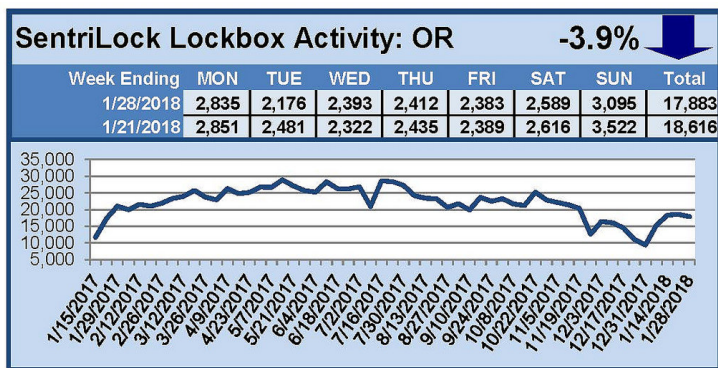

SentriLock Lockbox Activity January 22-28, 2018

This Week's Lockbox Activity

For the week of January 22-28, 2018, these charts show the number of times RMLS™ subscribers opened SentriLock lockboxes in Oregon and Washington. Washington and Oregon both saw a decrease in activity this week.