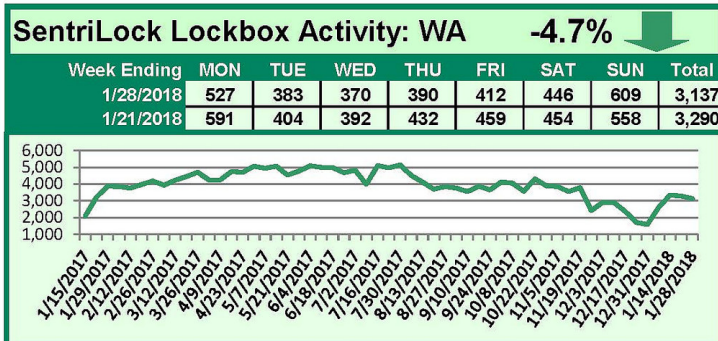

SentriLock Lockbox Activity January 22-28, 2018

This Week's Lockbox Activity

For the week of January 22-28, 2018, these charts show the number of times RMLS™ subscribers opened SentriLock lockboxes in Oregon and Washington. Washington and Oregon both saw a decrease in activity this week.