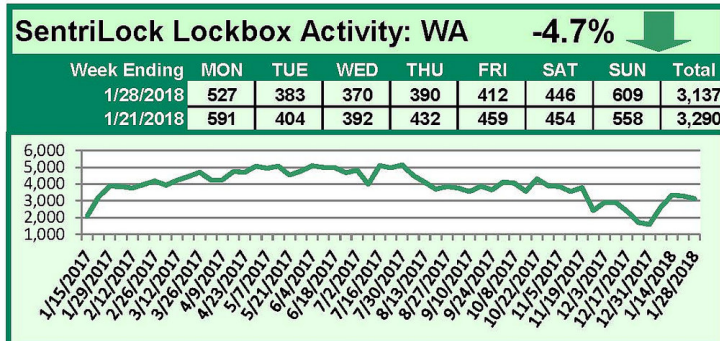

# SentriLock Lockbox Activity January 22-28, 2018

## This Week's Lockbox Activity

For the week of January 22-28, 2018, these charts show the number of times RMLS™ subscribers opened SentriLock lockboxes in Oregon and Washington. Washington and Oregon both saw a decrease in activity this week.