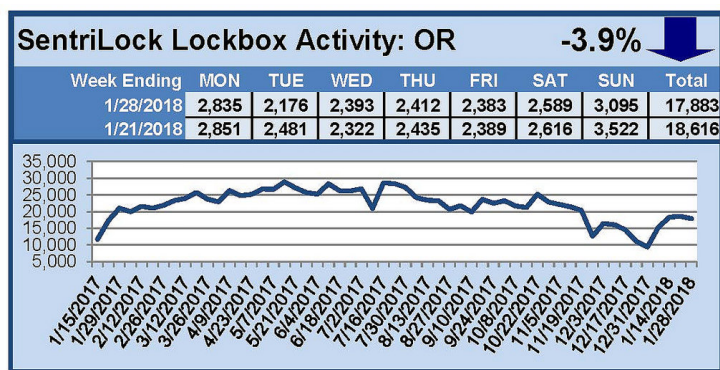

# SentriLock Lockbox Activity January 22-28, 2018

## This Week's Lockbox Activity

For the week of January 22-28, 2018, these charts show the number of times RMLS™ subscribers opened SentriLock lockboxes in Oregon and Washington. Washington and Oregon both saw a decrease in activity this week.