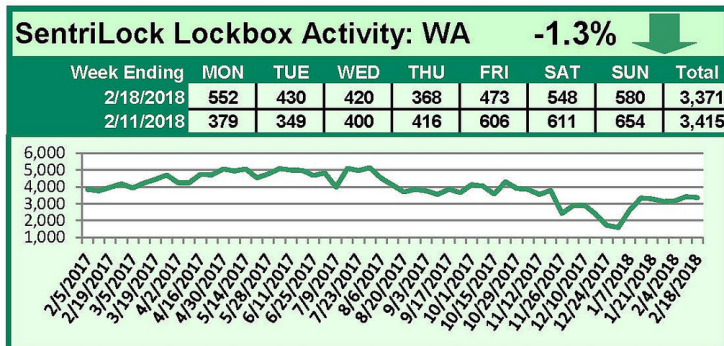

SentriLock Lockbox Activity February 12-18, 2018

This Week's Lockbox Activity

For the week of February 12-18, 2018, these charts show the number of times RMLS™ subscribers opened SentriLock lockboxes in Oregon and Washington. Activity increased in Oregon and decreased in Washington this week.