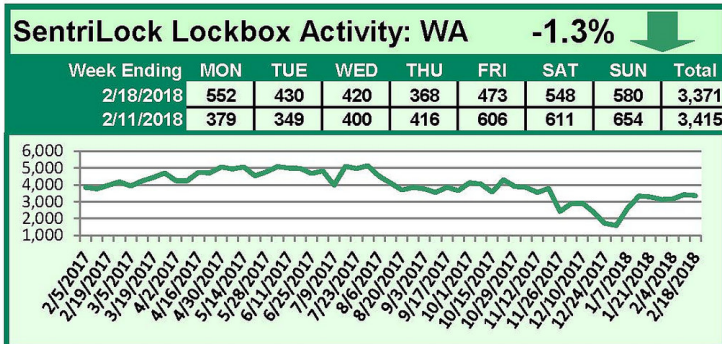

SentriLock Lockbox Activity February 12-18, 2018

This Week's Lockbox Activity

For the week of February 12-18, 2018, these charts show the number of times RMLS™ subscribers opened SentriLock lockboxes in Oregon and Washington. Activity increased in Oregon and decreased in Washington this week.