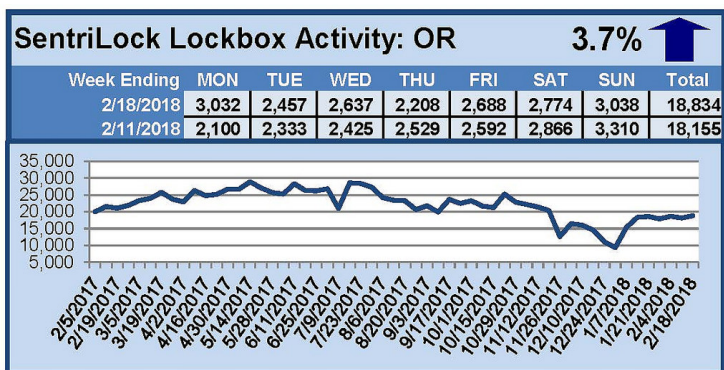

SentriLock Lockbox Activity February 12-18, 2018

This Week's Lockbox Activity

For the week of February 12-18, 2018, these charts show the number of times RMLS™ subscribers opened SentriLock lockboxes in Oregon and Washington. Activity increased in Oregon and decreased in Washington this week.