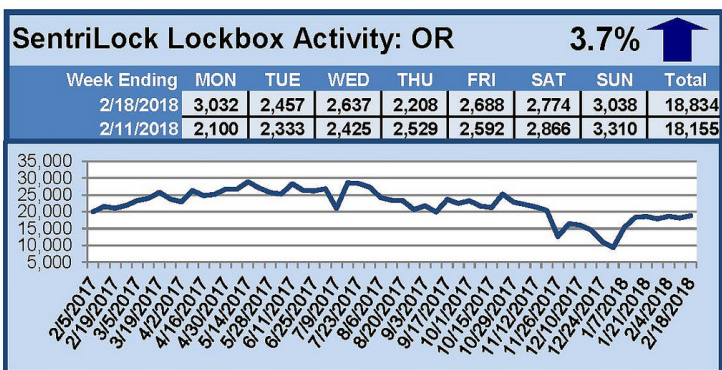

SentriLock Lockbox Activity February 12-18, 2018

This Week's Lockbox Activity

For the week of February 12-18, 2018, these charts show the number of times RMLS™ subscribers opened SentriLock lockboxes in Oregon and Washington. Activity increased in Oregon and decreased in Washington this week.