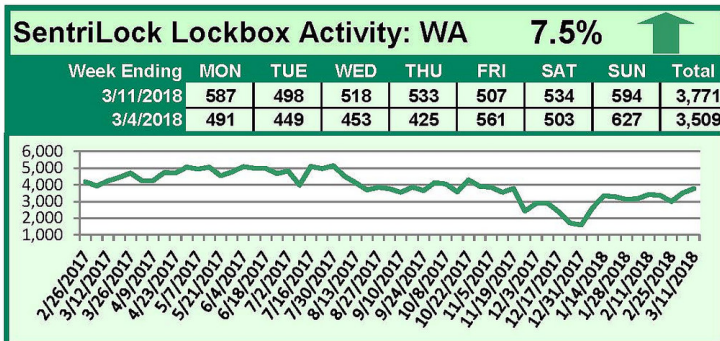

SentriLock Lockbox Activity

March 5-11, 2018

This Week's Lockbox Activity

For the week of March 5-11, 2018, these charts show the number of times RMLS™ subscribers opened SentriLock lockboxes in Oregon and Washington. Activity increased in both Oregon and Washington this week.

For a larger version of each chart, visit the [RMLS™ photostream on Flickr](#).