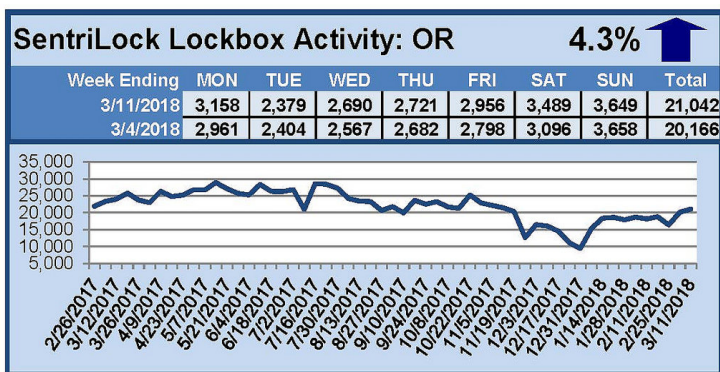

SentriLock Lockbox Activity

March 5-11, 2018

This Week's Lockbox Activity

For the week of March 5-11, 2018, these charts show the number of times RMLS™ subscribers opened SentriLock lockboxes in Oregon and Washington. Activity increased in both Oregon and Washington this week.