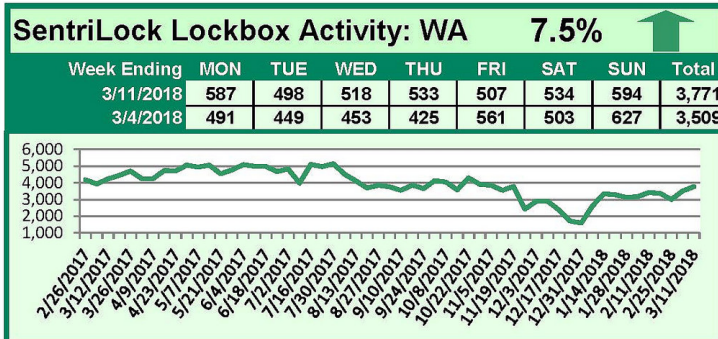

SentriLock Lockbox Activity

March 5-11, 2018

This Week's Lockbox Activity

For the week of March 5-11, 2018, these charts show the number of times RMLS™ subscribers opened SentriLock lockboxes in Oregon and Washington. Activity increased in both Oregon and Washington this week.

For a larger version of each chart, visit the [RMLS™ photostream on Flickr](#).