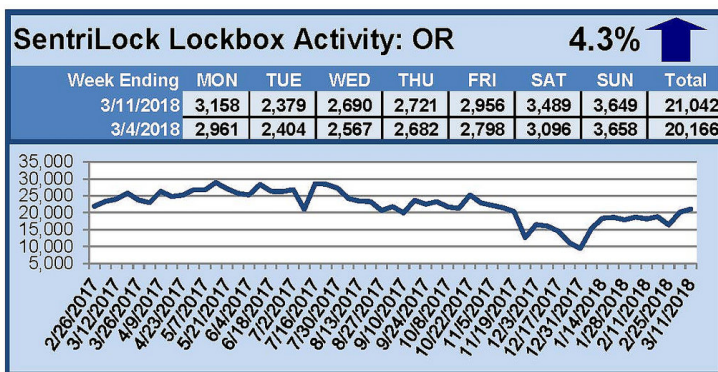

SentriLock Lockbox Activity

March 5-11, 2018

This Week's Lockbox Activity

For the week of March 5-11, 2018, these charts show the number of times RMLS™ subscribers opened SentriLock lockboxes in Oregon and Washington. Activity increased in both Oregon and Washington this week.