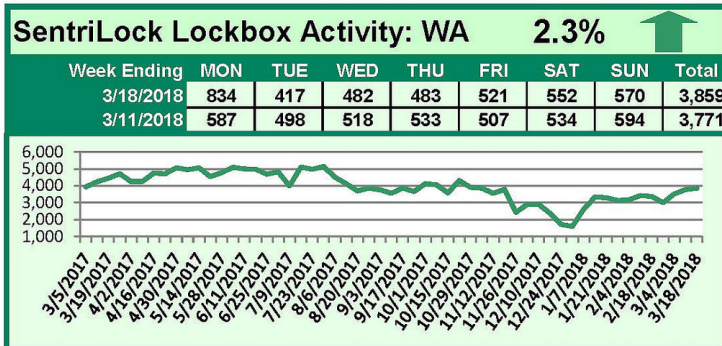

SentriLock Lockbox Activity

March 12-18, 2018

This Week's Lockbox Activity

For the week of March 12-18, 2018, these charts show the number of times RMLS™ subscribers opened SentriLock lockboxes in Oregon and Washington. Activity increased in both Oregon and Washington this week.

For a larger version of each chart, visit the [RMLS™ photostream on Flickr](#).