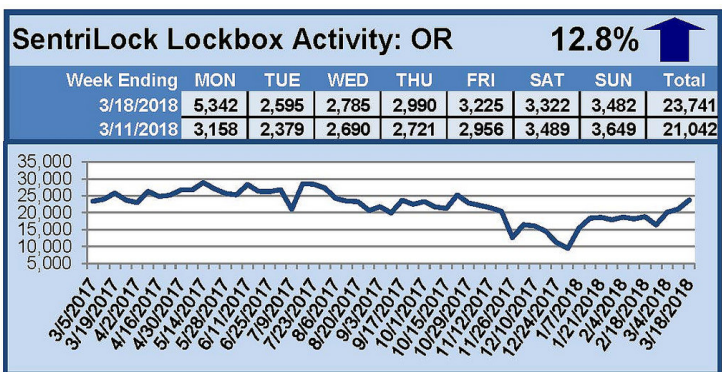

SentriLock Lockbox Activity

March 12-18, 2018

This Week's Lockbox Activity

For the week of March 12-18, 2018, these charts show the number of times RMLS™ subscribers opened SentriLock lockboxes in Oregon and Washington. Activity increased in both Oregon and Washington this week.