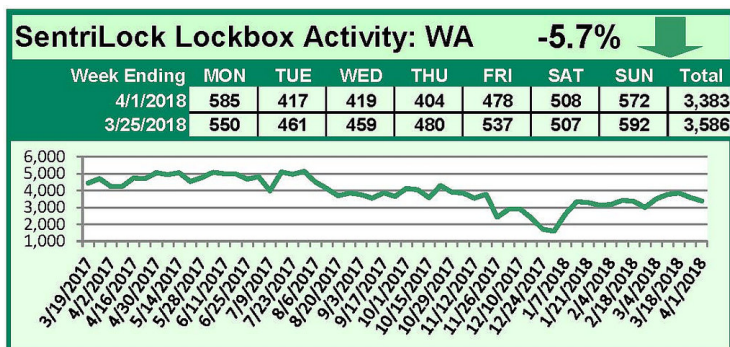

## March 26-April 1, 2018

### This Week's Lockbox Activity

For the week of March 26-April 1, 2018, these charts show the number of times RMLS™ subscribers opened SentriLock lockboxes in Oregon and Washington. Activity decreased in both Oregon and Washington this week.