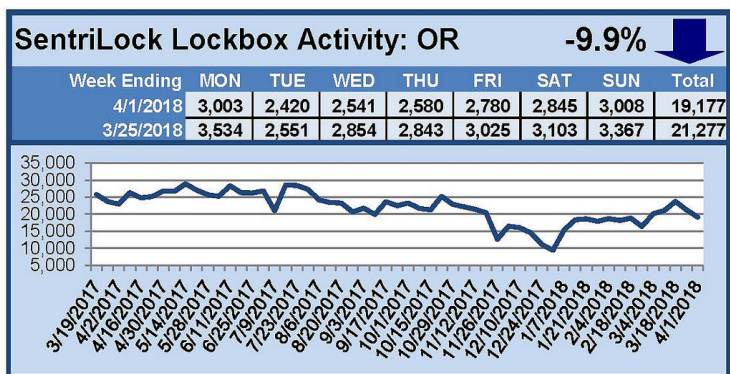

## March 26-April 1, 2018

### This Week's Lockbox Activity

For the week of March 26-April 1, 2018, these charts show the number of times RMLS™ subscribers opened SentriLock lockboxes in Oregon and Washington. Activity decreased in both Oregon and Washington this week.