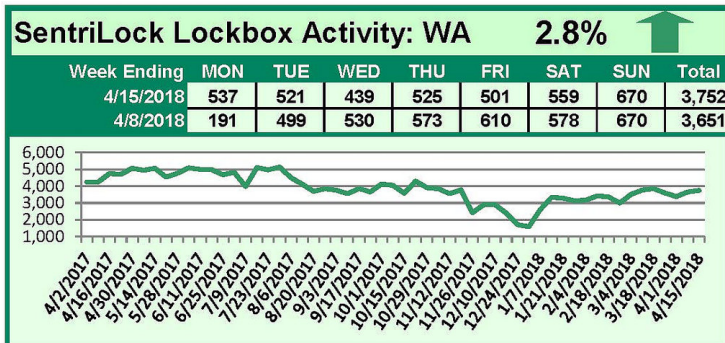

SentriLock Lockbox Activity April 9-15, 2018

This Week's Lockbox Activity

For the week of April 9-15, 2018, these charts show the number of times RMLS™ subscribers opened SentriLock lockboxes in Oregon and Washington. Activity increased in both states again this week.

For a larger version of each chart, visit the [RMLS™ photostream on Flickr](#).