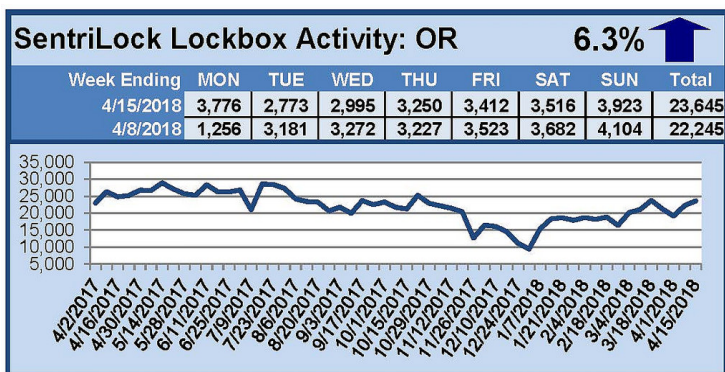

SentriLock Lockbox Activity April 9-15, 2018

This Week's Lockbox Activity

For the week of April 9-15, 2018, these charts show the number of times RMLS™ subscribers opened SentriLock lockboxes in Oregon and Washington. Activity increased in both states again this week.