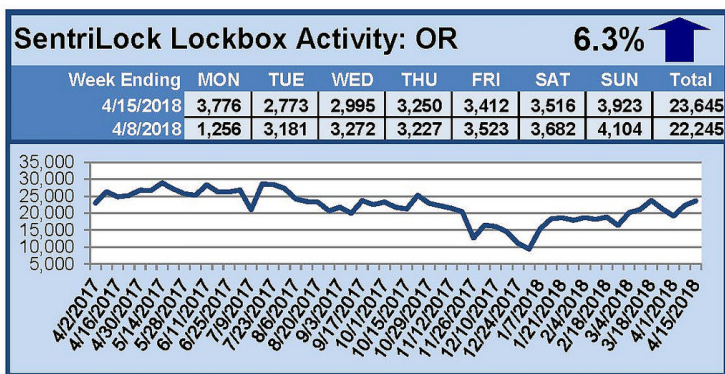

# SentriLock Lockbox Activity April 9-15, 2018

## This Week's Lockbox Activity

For the week of April 9-15, 2018, these charts show the number of times RMLS™ subscribers opened SentriLock lockboxes in Oregon and Washington. Activity increased in both states again this week.