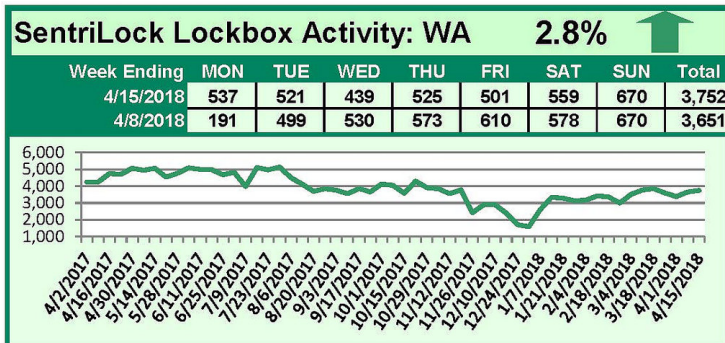

# SentriLock Lockbox Activity April 9-15, 2018

## This Week's Lockbox Activity

For the week of April 9-15, 2018, these charts show the number of times RMLS™ subscribers opened SentriLock lockboxes in Oregon and Washington. Activity increased in both states again this week.