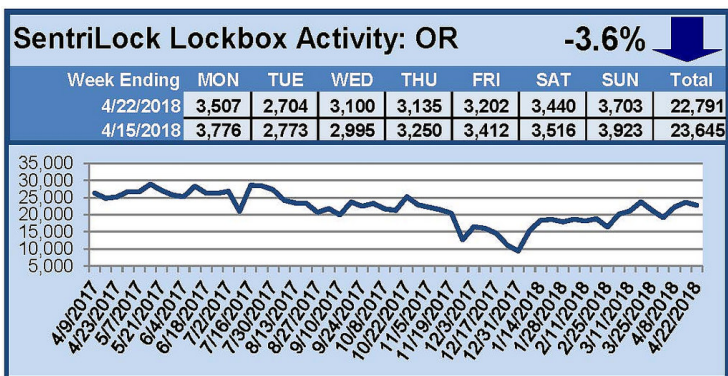

# SentriLock Lockbox Activity April 16-22, 2018

## This Week's Lockbox Activity

For the week of April 16-22, 2018, these charts show the number of times RMLS™ subscribers opened SentriLock lockboxes in Oregon and Washington. Washington saw an increase in activity this week, as activity in Oregon decreased.