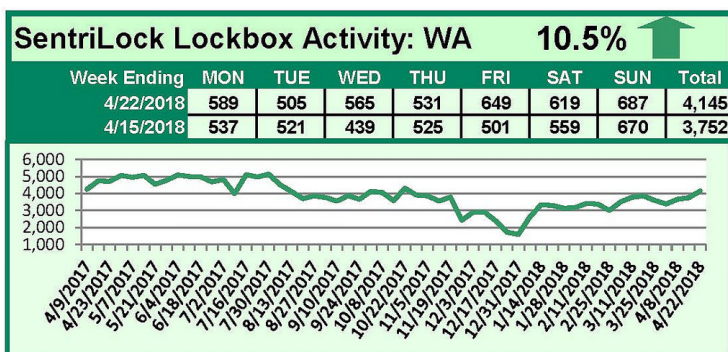

# SentriLock Lockbox Activity April 16-22, 2018

## This Week's Lockbox Activity

For the week of April 16-22, 2018, these charts show the number of times RMLS™ subscribers opened SentriLock lockboxes in Oregon and Washington. Washington saw an increase in activity this week, as activity in Oregon decreased.