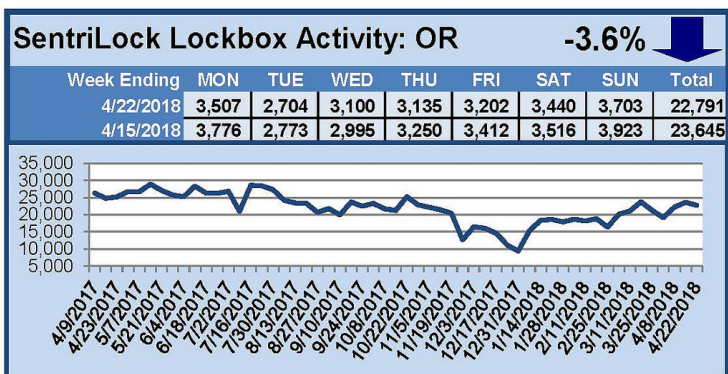

# SentriLock Lockbox Activity April 16-22, 2018

## This Week's Lockbox Activity

For the week of April 16-22, 2018, these charts show the number of times RMLS™ subscribers opened SentriLock lockboxes in Oregon and Washington. Washington saw an increase in activity this week, as activity in Oregon decreased.