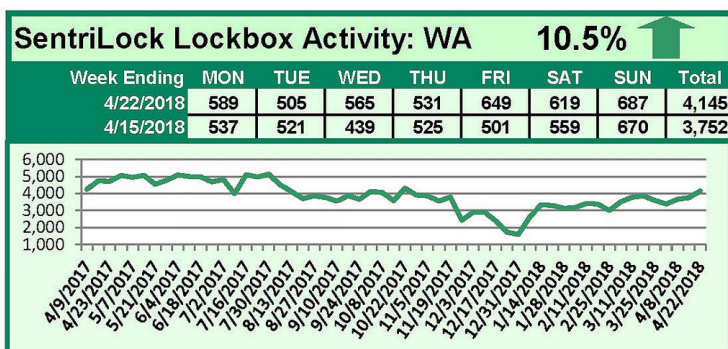

# SentriLock Lockbox Activity April 16-22, 2018

## This Week's Lockbox Activity

For the week of April 16-22, 2018, these charts show the number of times RMLS™ subscribers opened SentriLock lockboxes in Oregon and Washington. Washington saw an increase in activity this week, as activity in Oregon decreased.