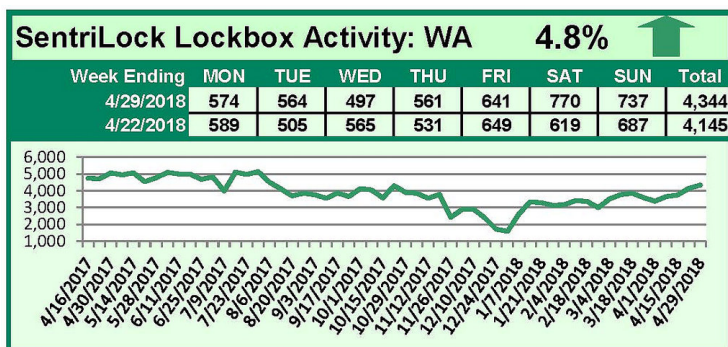

SentriLock Lockbox Activity April 23-29, 2018

This Week's Lockbox Activity

For the week of April 23-29, 2018, these charts show the number of times RMLS™ subscribers opened SentriLock lockboxes in Oregon and Washington. Washington and Oregon both saw an increase in activity this week.

For a larger version of each chart, visit the [RMLS™ photostream on Flickr](#).