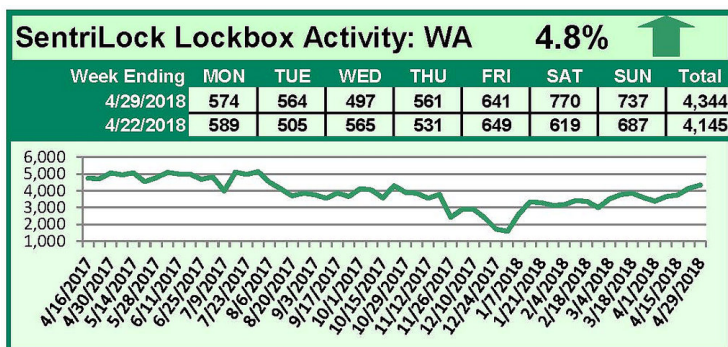

# SentriLock Lockbox Activity April 23-29, 2018

## This Week's Lockbox Activity

For the week of April 23-29, 2018, these charts show the number of times RMLS™ subscribers opened SentriLock lockboxes in Oregon and Washington. Washington and Oregon both saw an increase in activity this week.