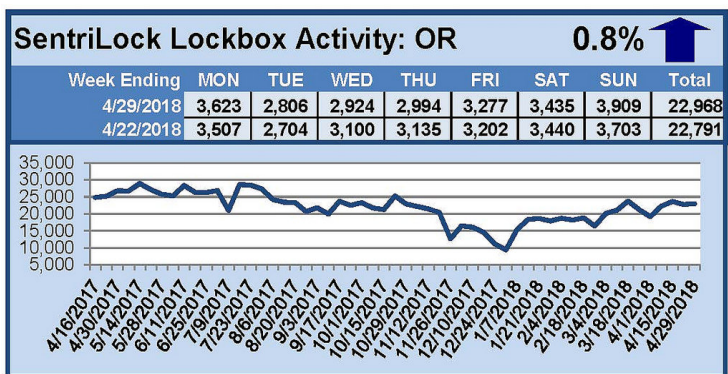

# SentriLock Lockbox Activity April 23-29, 2018

## This Week's Lockbox Activity

For the week of April 23-29, 2018, these charts show the number of times RMLS™ subscribers opened SentriLock lockboxes in Oregon and Washington. Washington and Oregon both saw an increase in activity this week.