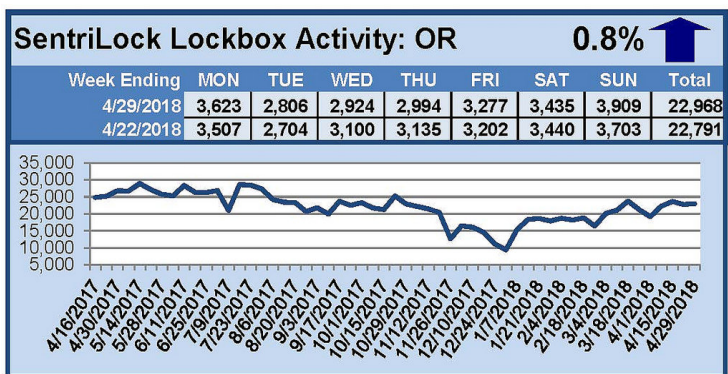

SentriLock Lockbox Activity April 23-29, 2018

This Week's Lockbox Activity

For the week of April 23-29, 2018, these charts show the number of times RMLS™ subscribers opened SentriLock lockboxes in Oregon and Washington. Washington and Oregon both saw an increase in activity this week.