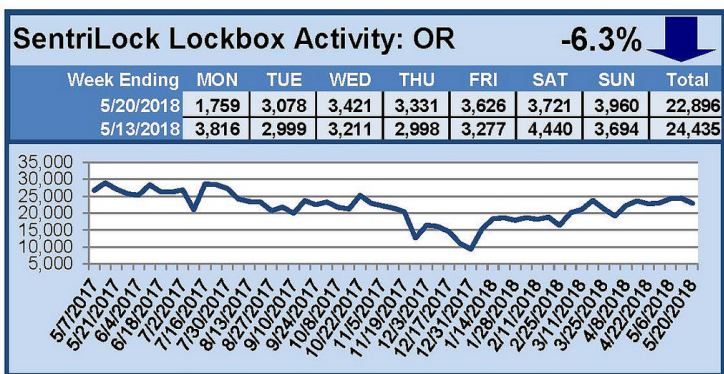

SentriLock Lockbox Activity May 14-20, 2018

This Week's Lockbox Activity

For the week of May 14-20, 2018, these charts show the number of times RMLS™ subscribers opened SentriLock lockboxes in Oregon and Washington. Activity decreased in both Oregon and Washington this week.