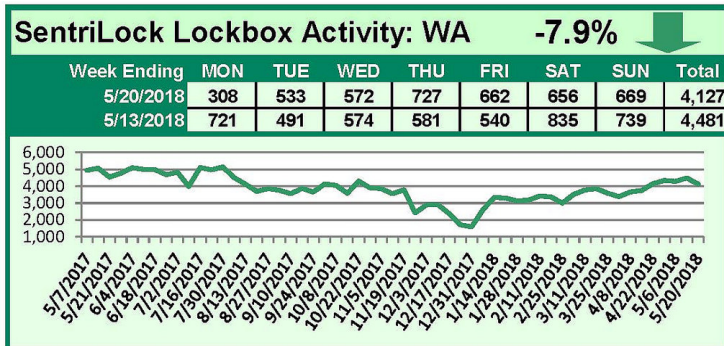

SentriLock Lockbox Activity May 14-20, 2018

This Week's Lockbox Activity

For the week of May 14-20, 2018, these charts show the number of times RMLS™ subscribers opened SentriLock lockboxes in Oregon and Washington. Activity decreased in both Oregon and Washington this week.

For a larger version of each chart, visit the [RMLS™ photostream on Flickr](#).