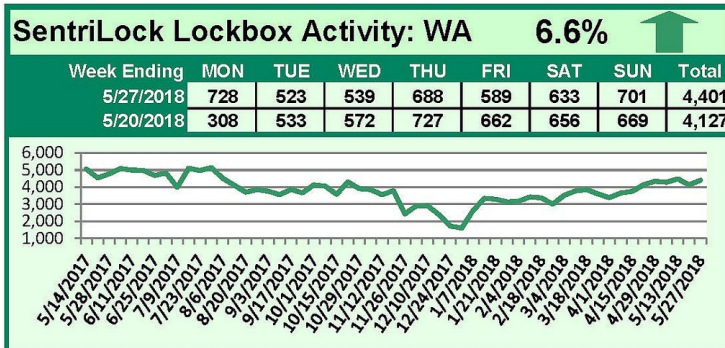

SentriLock Lockbox Activity May 21-27, 2018

This Week's Lockbox Activity

For the week of May 21-27, 2018, these charts show the number of times RMLS™ subscribers opened SentriLock lockboxes in Oregon and Washington. Activity increased in both Oregon and Washington this week.

For a larger version of each chart, visit the [RMLS™ photostream on Flickr](#).