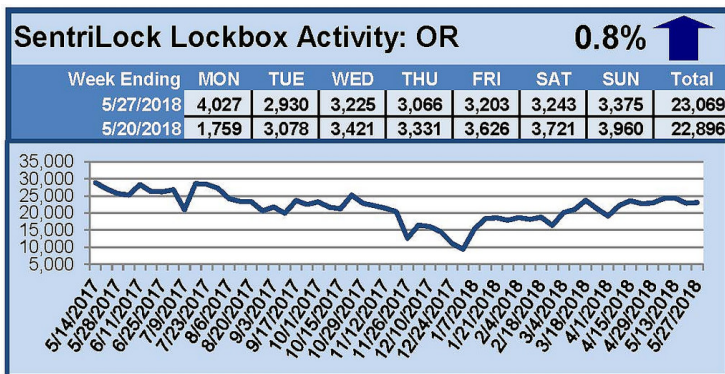

SentriLock Lockbox Activity May 21-27, 2018

This Week's Lockbox Activity

For the week of May 21-27, 2018, these charts show the number of times RMLS™ subscribers opened SentriLock lockboxes in Oregon and Washington. Activity increased in both Oregon and Washington this week.