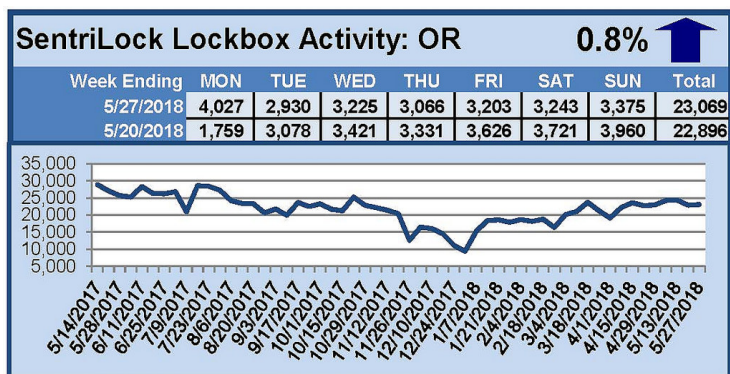

# SentriLock Lockbox Activity May 21-27, 2018

## This Week's Lockbox Activity

For the week of May 21-27, 2018, these charts show the number of times RMLS™ subscribers opened SentriLock lockboxes in Oregon and Washington. Activity increased in both Oregon and Washington this week.