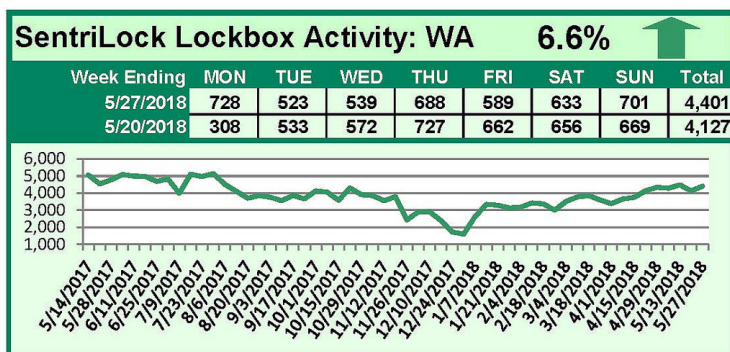

# SentriLock Lockbox Activity May 21-27, 2018

## This Week's Lockbox Activity

For the week of May 21-27, 2018, these charts show the number of times RMLS™ subscribers opened SentriLock lockboxes in Oregon and Washington. Activity increased in both Oregon and Washington this week.