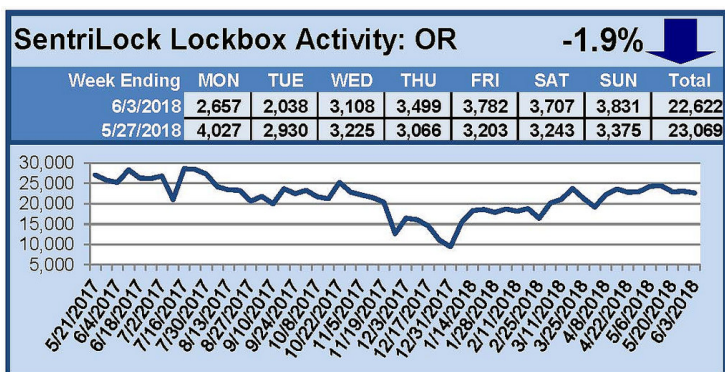

SentriLock Lockbox Activity May 28-June 3, 2018

This Week's Lockbox Activity

For the week of May 28-June 3, 2018, these charts show the number of times RMLS™ subscribers opened SentriLock lockboxes in Oregon and Washington. Activity decreased in both Oregon and Washington this week.