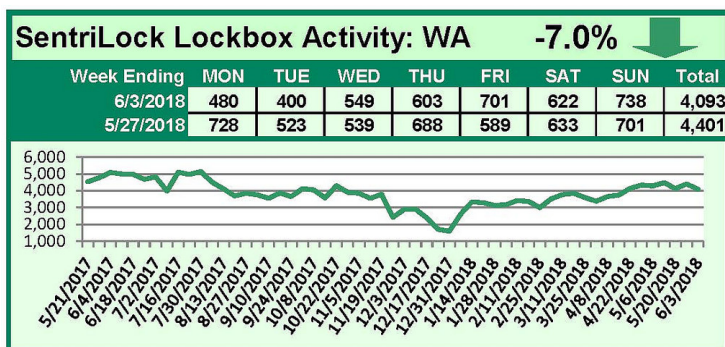

SentriLock Lockbox Activity May 28-June 3, 2018

This Week's Lockbox Activity

For the week of May 28-June 3, 2018, these charts show the number of times RMLS™ subscribers opened SentriLock lockboxes in Oregon and Washington. Activity decreased in both Oregon and Washington this week.