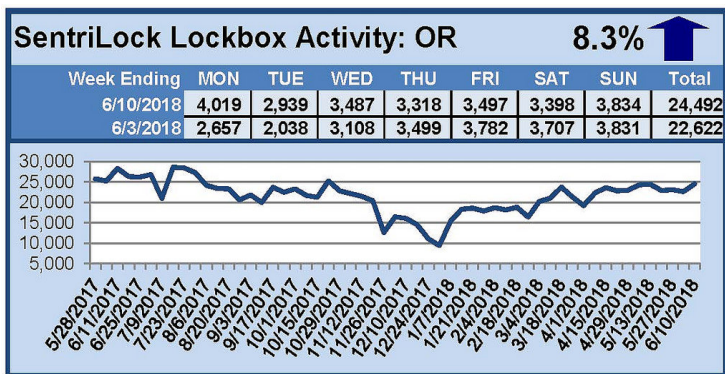

SentriLock Lockbox Activity June 4-10, 2018

This Week's Lockbox Activity

For the week of June 4-10, 2018, these charts show the number of times RMLS™ subscribers opened SentriLock lockboxes in Oregon and Washington. Both states saw an increase in activity this week.