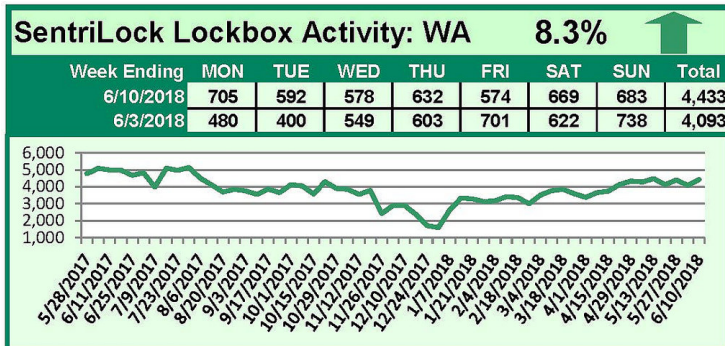

SentriLock Lockbox Activity June 4-10, 2018

This Week's Lockbox Activity

For the week of June 4-10, 2018, these charts show the number of times RMLS™ subscribers opened SentriLock lockboxes in Oregon and Washington. Both states saw an increase in activity this week.

For a larger version of each chart, visit the [RMLS™ photostream on Flickr](#).