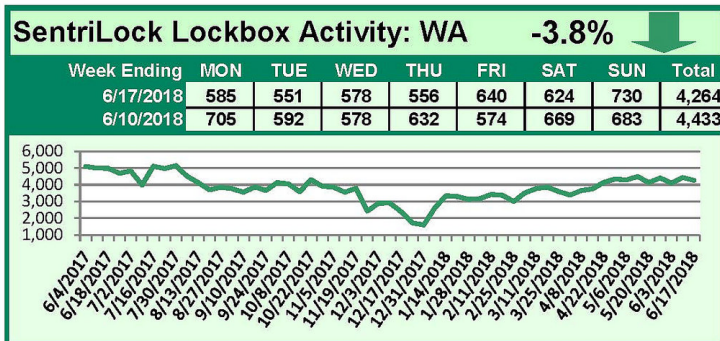

SentriLock Lockbox Activity June 11-17, 2018

This Week's Lockbox Activity

For the week of June 11-17, 2018, these charts show the number of times RMLS™ subscribers opened SentriLock lockboxes in Oregon and Washington. Activity in Washington decreased this week, while activity in Oregon increased slightly.