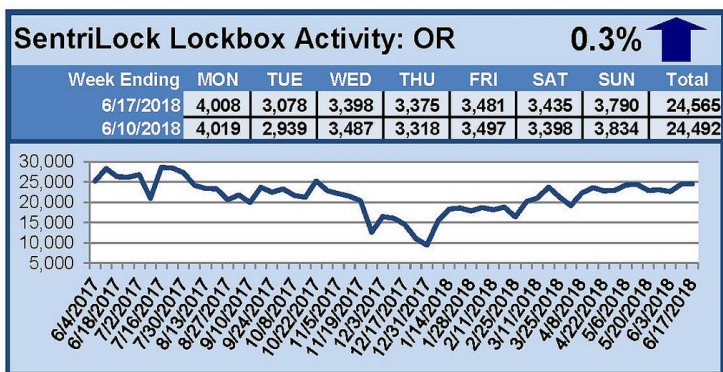

SentriLock Lockbox Activity June 11-17, 2018

This Week's Lockbox Activity

For the week of June 11-17, 2018, these charts show the number of times RMLS™ subscribers opened SentriLock lockboxes in Oregon and Washington. Activity in Washington decreased this week, while activity in Oregon increased slightly.