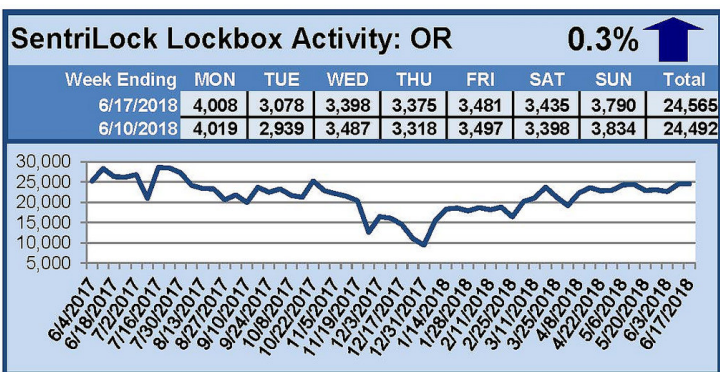

SentriLock Lockbox Activity June 11-17, 2018

This Week's Lockbox Activity

For the week of June 11-17, 2018, these charts show the number of times RMLS™ subscribers opened SentriLock lockboxes in Oregon and Washington. Activity in Washington decreased this week, while activity in Oregon increased slightly.