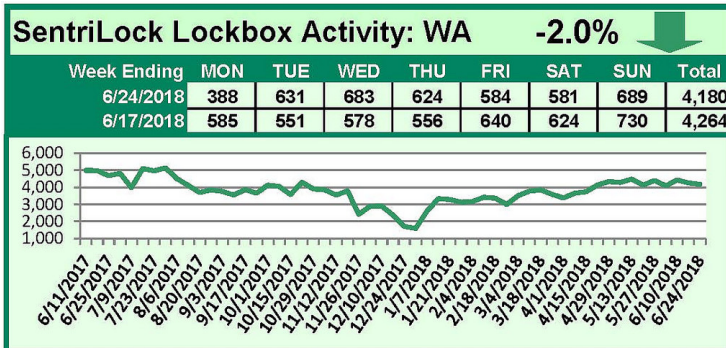

SentriLock Lockbox Activity June 18-24, 2018

This Week's Lockbox Activity

For the week of June 18-24, 2018, these charts show the number of times RMLS™ subscribers opened SentriLock lockboxes in Oregon and Washington. Activity in both states decreased this week.

For a larger version of each chart, visit the [RMLS™ photostream on Flickr](#).