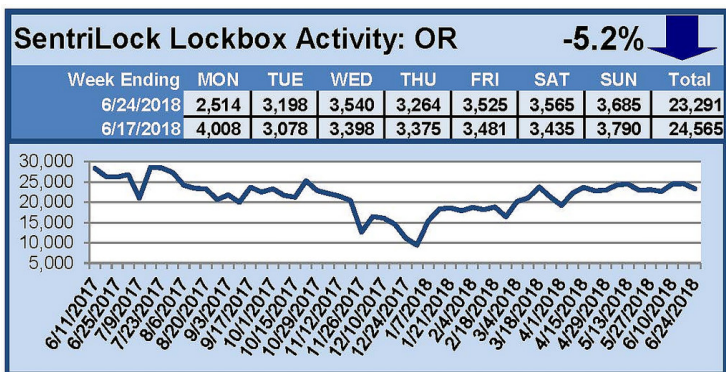

SentriLock Lockbox Activity June 18-24, 2018

This Week's Lockbox Activity

For the week of June 18-24, 2018, these charts show the number of times RMLS™ subscribers opened SentriLock lockboxes in Oregon and Washington. Activity in both states decreased this week.