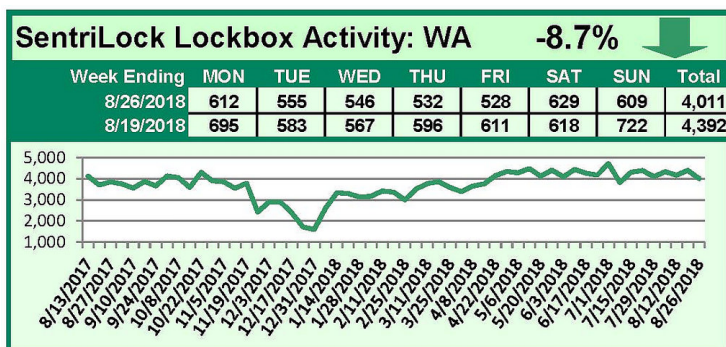

# SentriLock Lockbox Activity August 20-26, 2018

## This Week's Lockbox Activity

For the week of August 20-26, 2018, these charts show the number of times RMLS™ subscribers opened SentriLock lockboxes in Oregon and Washington. Activity in both Oregon and Washington decreased this week.