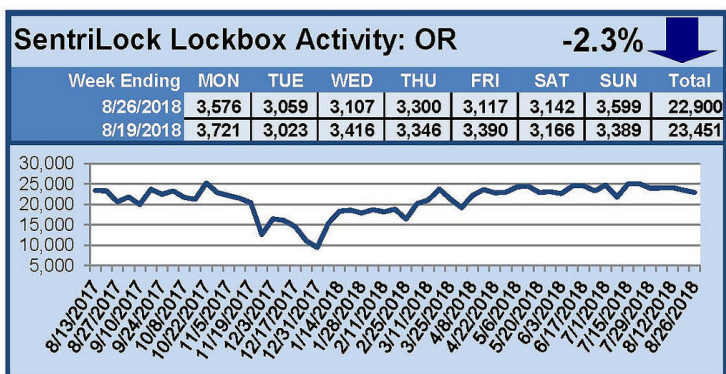

SentriLock Lockbox Activity August 20-26, 2018

This Week's Lockbox Activity

For the week of August 20-26, 2018, these charts show the number of times RMLS™ subscribers opened SentriLock lockboxes in Oregon and Washington. Activity in both Oregon and Washington decreased this week.