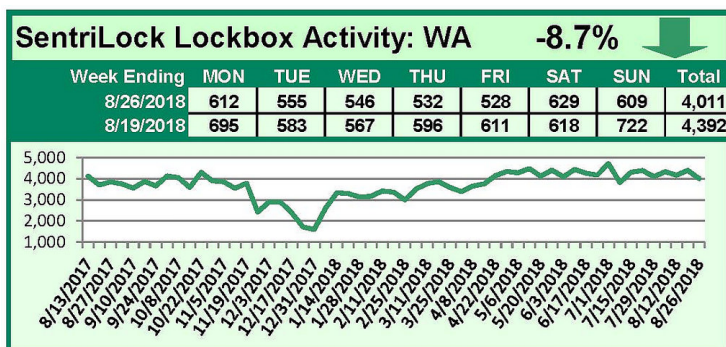

SentriLock Lockbox Activity August 20-26, 2018

This Week's Lockbox Activity

For the week of August 20-26, 2018, these charts show the number of times RMLS™ subscribers opened SentriLock lockboxes in Oregon and Washington. Activity in both Oregon and Washington decreased this week.