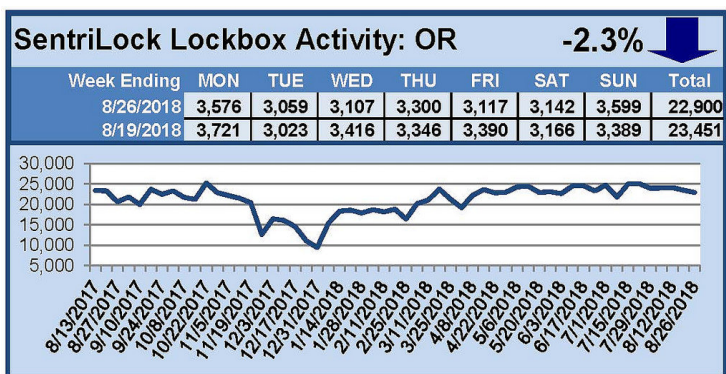

# SentriLock Lockbox Activity August 20-26, 2018

## This Week's Lockbox Activity

For the week of August 20-26, 2018, these charts show the number of times RMLS™ subscribers opened SentriLock lockboxes in Oregon and Washington. Activity in both Oregon and Washington decreased this week.