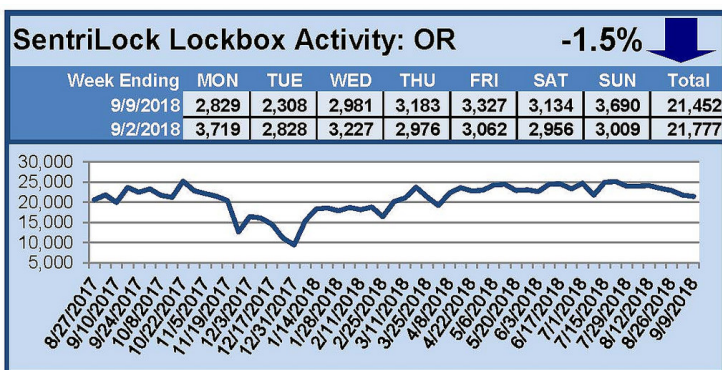

SentriLock Lockbox Activity September 3-9, 2018

This Week's Lockbox Activity

For the week of September 3-9, 2018, these charts show the number of times RMLS™ subscribers opened SentriLock lockboxes in Oregon and Washington. Activity in both Oregon and Washington decreased this week.