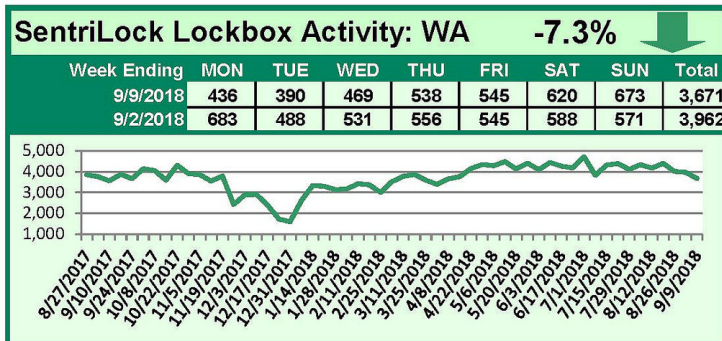

SentriLock Lockbox Activity September 3-9, 2018

This Week's Lockbox Activity

For the week of September 3-9, 2018, these charts show the number of times RMLS™ subscribers opened SentriLock lockboxes in Oregon and Washington. Activity in both Oregon and Washington decreased this week.

For a larger version of each chart, visit the [RMLS™ photostream on Flickr](#).