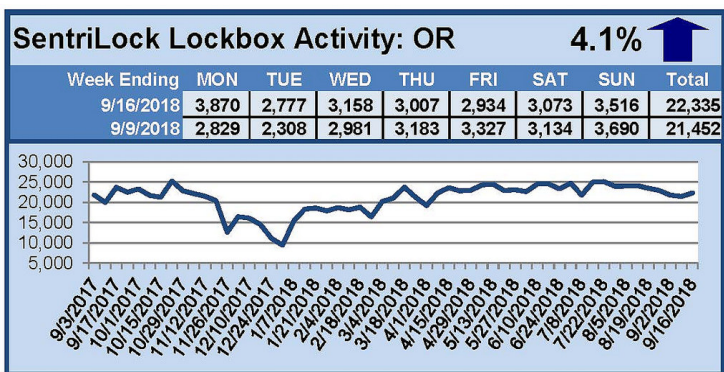

SentriLock Lockbox Activity September 10-16, 2018

This Week's Lockbox Activity

For the week of September 10-16, 2018, these charts show the number of times RMLS™ subscribers opened SentriLock lockboxes in Oregon and Washington. Activity in both Oregon and Washington increased this week.