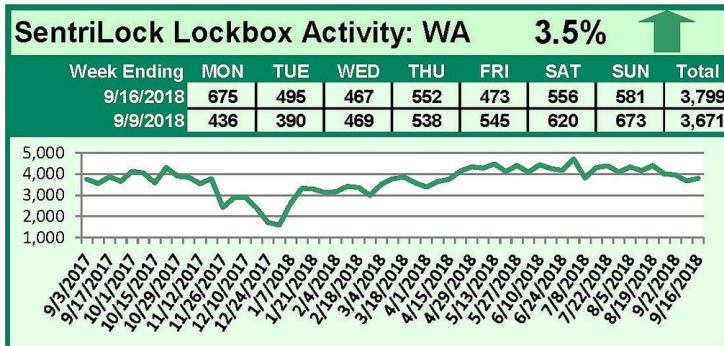

SentriLock Lockbox Activity September 10-16, 2018

This Week's Lockbox Activity

For the week of September 10-16, 2018, these charts show the number of times RMLS™ subscribers opened SentriLock lockboxes in Oregon and Washington. Activity in both Oregon and Washington increased this week.

For a larger version of each chart, visit the [RMLS™ photostream on Flickr](#).