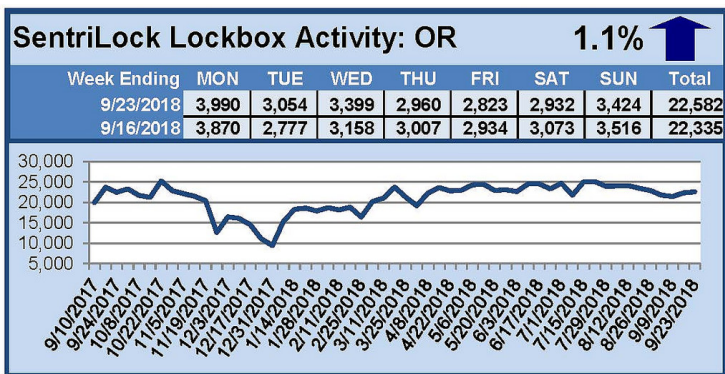

SentriLock Lockbox Activity September 17-23, 2018

This Week's Lockbox Activity

For the week of September 17-23, 2018, these charts show the number of times RMLS™ subscribers opened SentriLock lockboxes in Oregon and Washington. Activity in both Oregon and Washington increased this week.