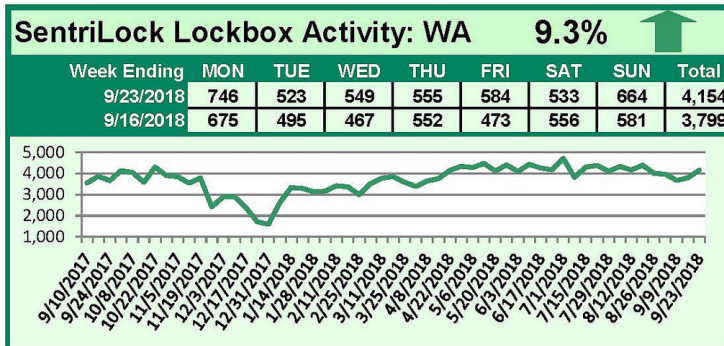

SentriLock Lockbox Activity September 17-23, 2018

This Week's Lockbox Activity

For the week of September 17-23, 2018, these charts show the number of times RMLS™ subscribers opened SentriLock lockboxes in Oregon and Washington. Activity in both Oregon and Washington increased this week.

For a larger version of each chart, visit the [RMLS™ photostream on Flickr](#).