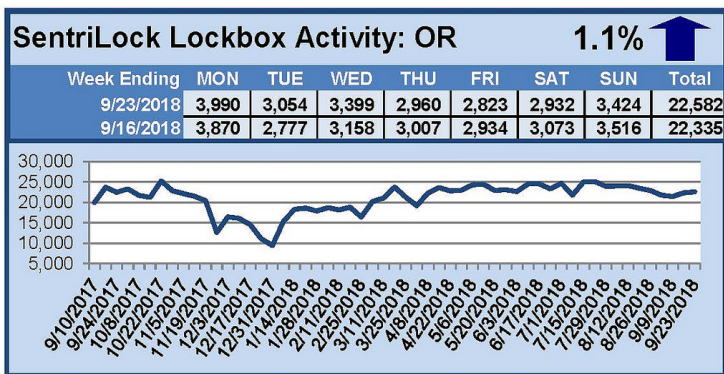

SentriLock Lockbox Activity September 17-23, 2018

This Week's Lockbox Activity

For the week of September 17-23, 2018, these charts show the number of times RMLS™ subscribers opened SentriLock lockboxes in Oregon and Washington. Activity in both Oregon and Washington increased this week.