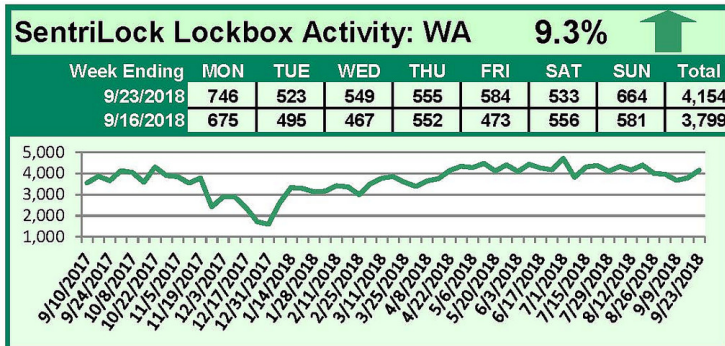

SentriLock Lockbox Activity September 17-23, 2018

This Week's Lockbox Activity

For the week of September 17-23, 2018, these charts show the number of times RMLS™ subscribers opened SentriLock lockboxes in Oregon and Washington. Activity in both Oregon and Washington increased this week.

For a larger version of each chart, visit the [RMLS™ photostream on Flickr](#).