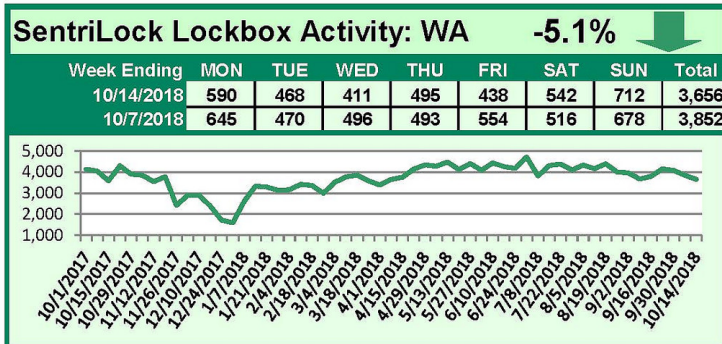

SentriLock Lockbox Activity October 8-14, 2018

This Week's Lockbox Activity

For the week of October 8-14, 2018, these charts show the number of times RMLS™ subscribers opened SentriLock lockboxes in Oregon and Washington. Activity decreased in both Oregon and Washington this week.

For a larger version of each chart, visit the [RMLS™ photostream on Flickr](#).