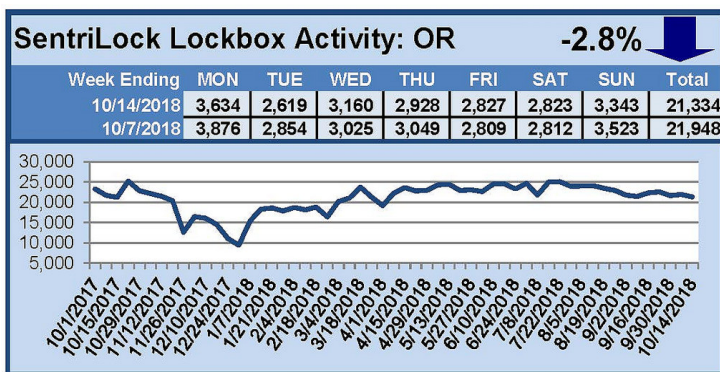

SentriLock Lockbox Activity October 8-14, 2018

This Week's Lockbox Activity

For the week of October 8-14, 2018, these charts show the number of times RMLS™ subscribers opened SentriLock lockboxes in Oregon and Washington. Activity decreased in both Oregon and Washington this week.