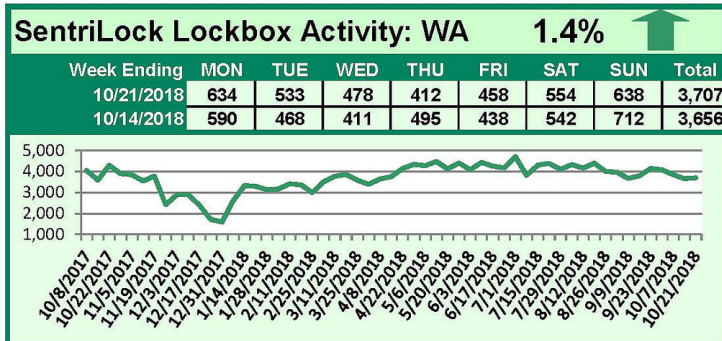

SentriLock Lockbox Activity October 15-21, 2018

This Week's Lockbox Activity

For the week of October 15-21, 2018, these charts show the number of times RMLS™ subscribers opened SentriLock lockboxes in Oregon and Washington. Activity increased in Washington but decreased slightly in Oregon this week.

For a larger version of each chart, visit the [RMLS™ photostream on Flickr](#).