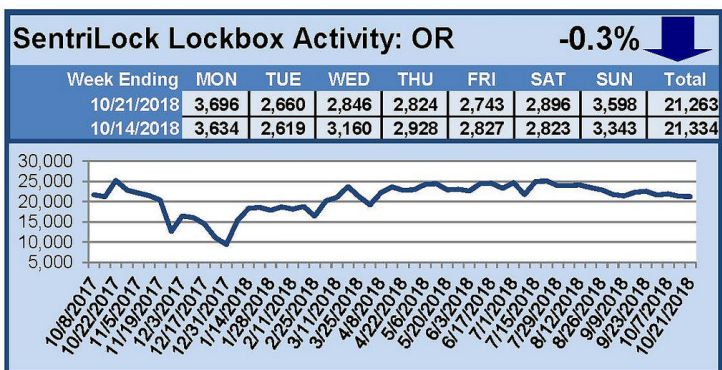

SentriLock Lockbox Activity October 15-21, 2018

This Week's Lockbox Activity

For the week of October 15-21, 2018, these charts show the number of times RMLS™ subscribers opened SentriLock lockboxes in Oregon and Washington. Activity increased in Washington but decreased slightly in Oregon this week.