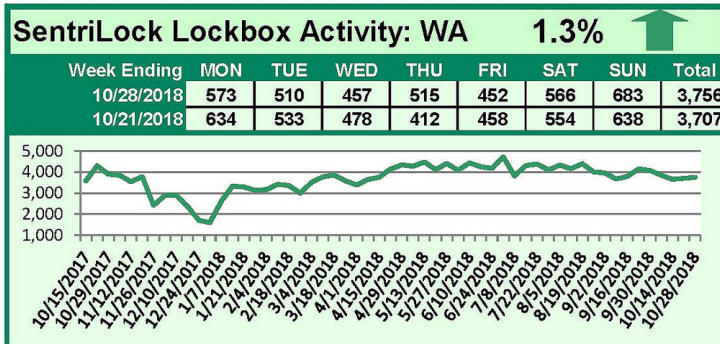

# SentriLock Lockbox Activity October 22-28, 2018

## This Week's Lockbox Activity

For the week of October 22-28, 2018, these charts show the number of times RMLS™ subscribers opened SentriLock lockboxes in Oregon and Washington. Activity increased in Washington and decreased in Oregon this week.