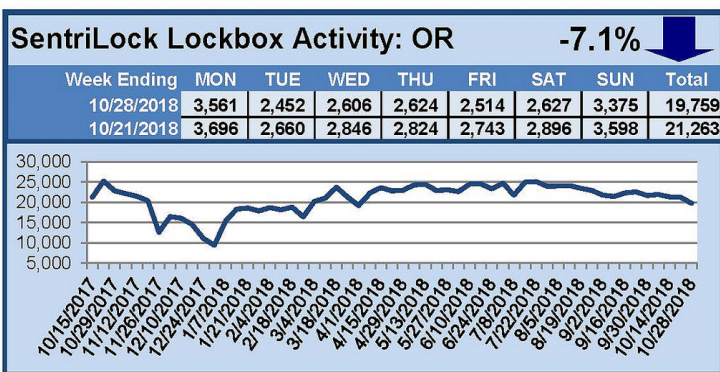

# SentriLock Lockbox Activity October 22-28, 2018

## This Week's Lockbox Activity

For the week of October 22-28, 2018, these charts show the number of times RMLS™ subscribers opened SentriLock lockboxes in Oregon and Washington. Activity increased in Washington and decreased in Oregon this week.