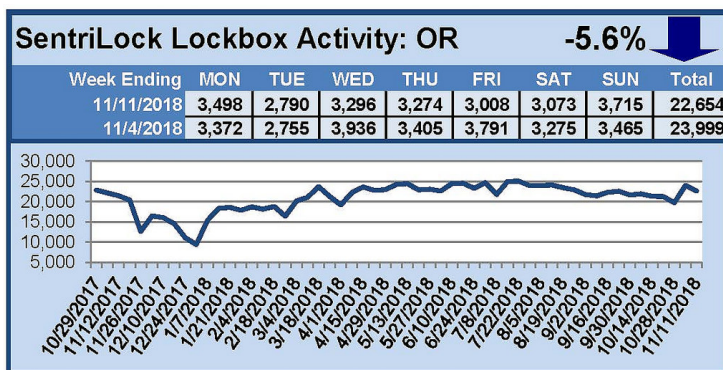

SentriLock Lockbox Activity November 5-November 11, 2018

This Week's Lockbox Activity

For the week of November 5-11, 2018, these charts show the number of times RMLS™ subscribers opened SentriLock lockboxes in Oregon and Washington. Activity decreased in both Oregon and Washington this week.