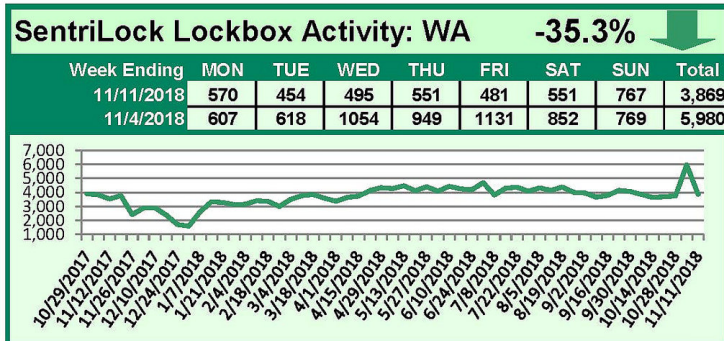

SentriLock Lockbox Activity November 5-November 11, 2018

This Week's Lockbox Activity

For the week of November 5-11, 2018, these charts show the number of times RMLS™ subscribers opened SentriLock lockboxes in Oregon and Washington. Activity decreased in both Oregon and Washington this week.

For a larger version of each chart, visit the [RMLS™ photostream on Flickr](#).