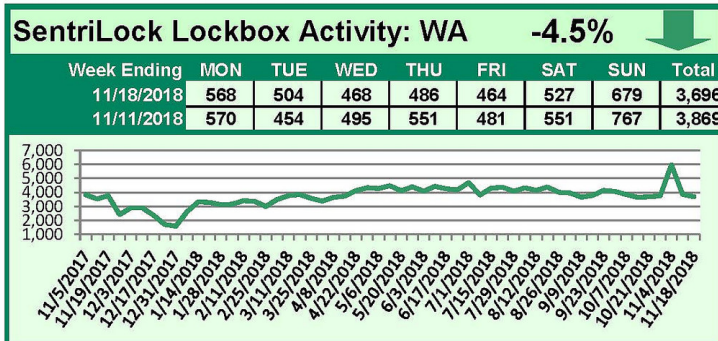

SentriLock Lockbox Activity November 12-November 18, 2018

This Week's Lockbox Activity

For the week of November 12-18, 2018, these charts show the number of times RMLS™ subscribers opened SentriLock lockboxes in Oregon and Washington. Activity decreased in both Oregon and Washington this week.

For a larger version of each chart, visit the [RMLS™ photostream on Flickr](#).