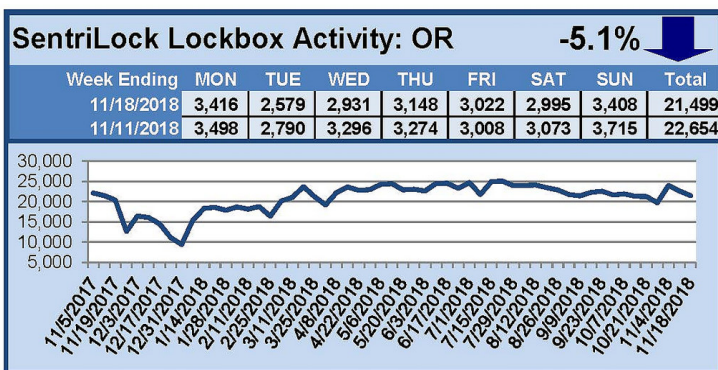

SentriLock Lockbox Activity November 12-November 18, 2018

This Week's Lockbox Activity

For the week of November 12-18, 2018, these charts show the number of times RMLS™ subscribers opened SentriLock lockboxes in Oregon and Washington. Activity decreased in both Oregon and Washington this week.