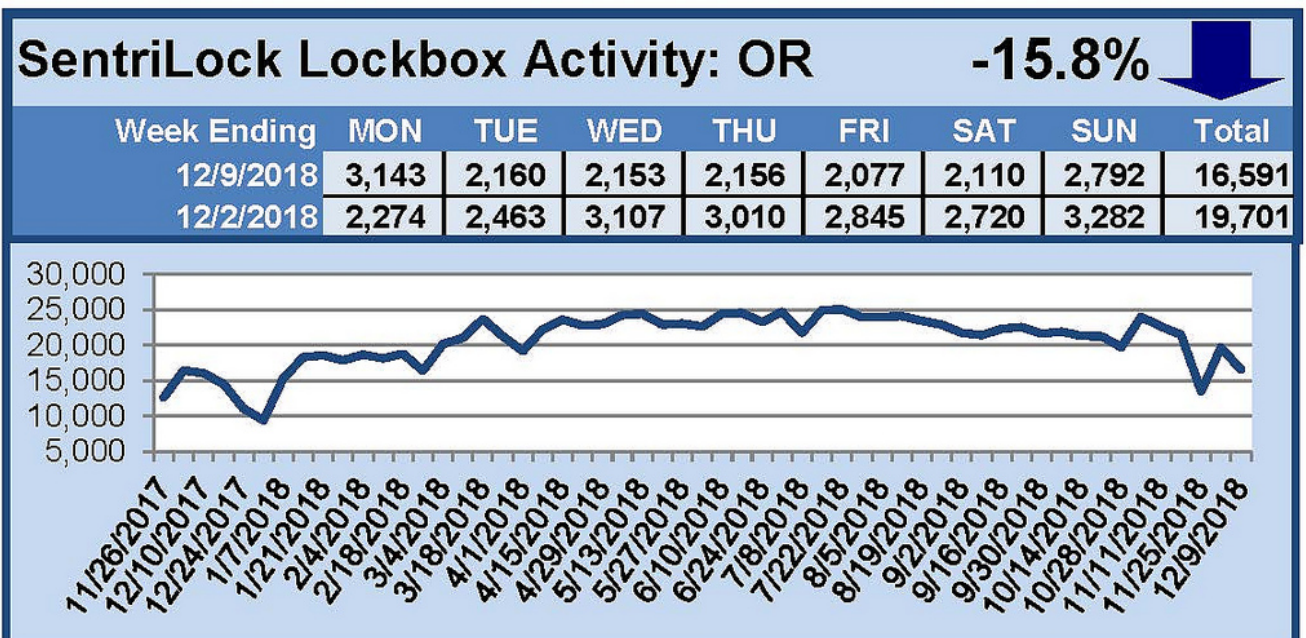

SentriLock Lockbox Activity December 3-9, 2018

This Week's Lockbox Activity

For the week of December 2-9, 2018, these charts show the number of times RMLS™ subscribers opened SentiLock lockboxes in Oregon and Washington. Activity decreased in both Oregon and Washington this week.