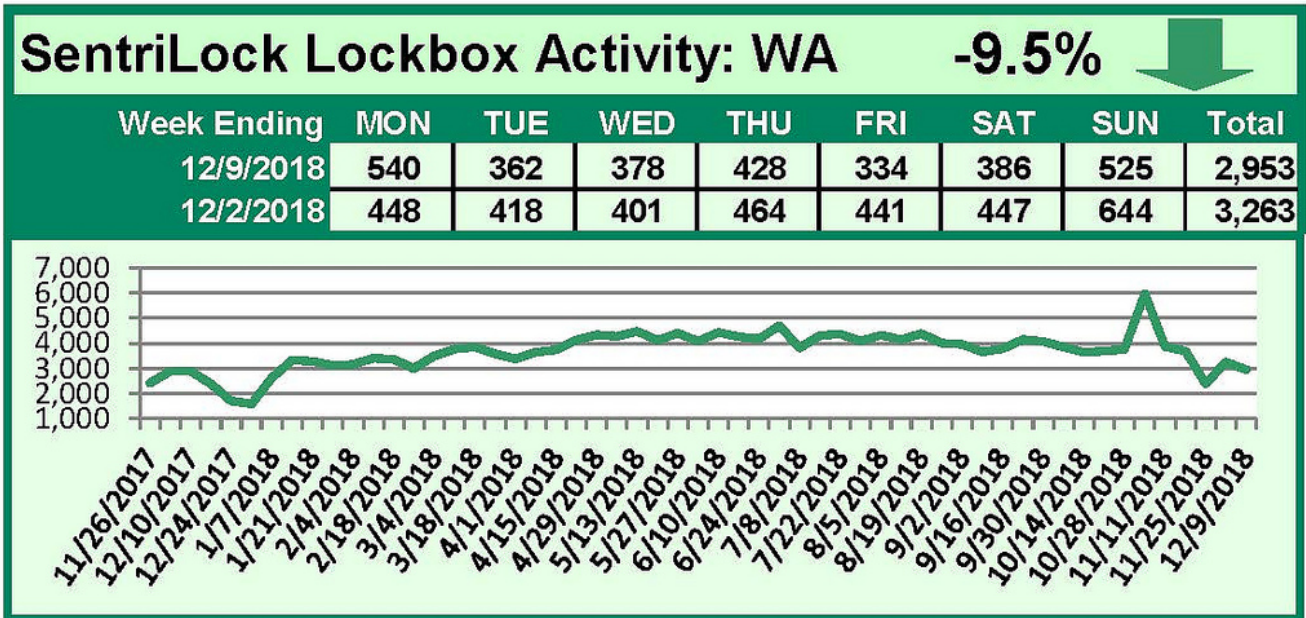

SentriLock Lockbox Activity December 3-9, 2018

This Week's Lockbox Activity

For the week of December 2-9, 2018, these charts show the number of times RMLS™ subscribers opened SentiLock lockboxes in Oregon and Washington. Activity decreased in both Oregon and Washington this week.

For a larger version of each chart, visit the [RMLS™ photostream on Flickr](#).