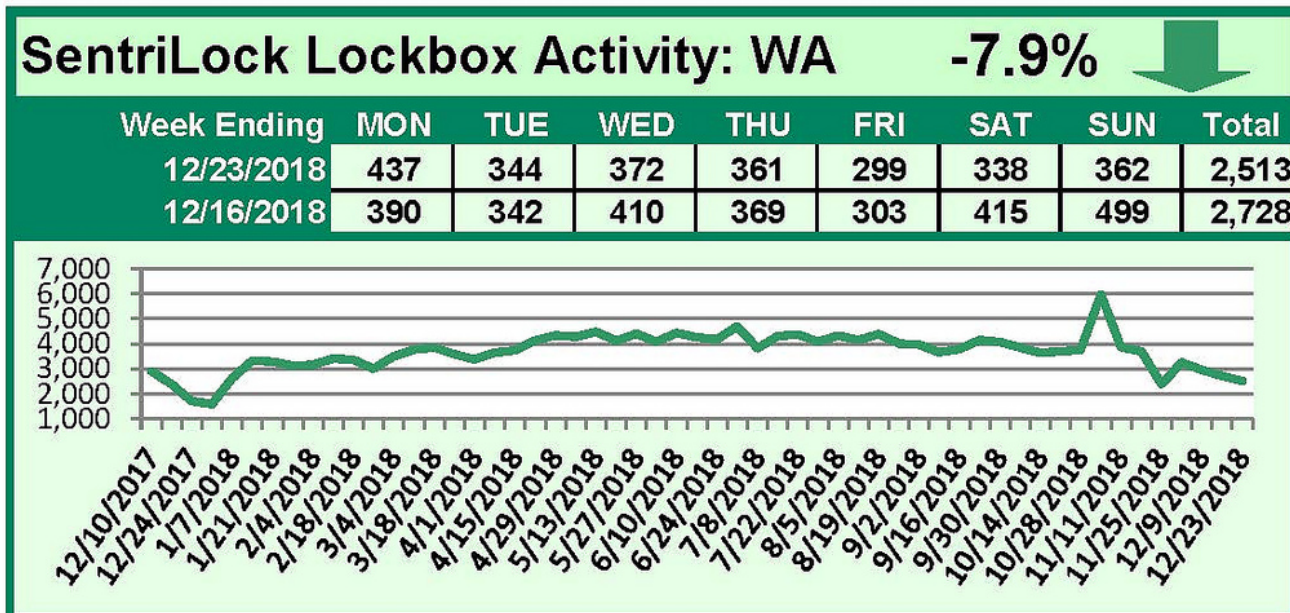

SentriLock Lockbox Activity December 17-23, 2018

This Week's Lockbox Activity

For the week of December 17-23, 2018, these charts show the number of times RMLS™ subscribers opened SentiLock lockboxes in Oregon and Washington. Oregon and Washington both saw activity decrease this week.

For a larger version of each chart, visit the [RMLS™ photostream on Flickr](#).