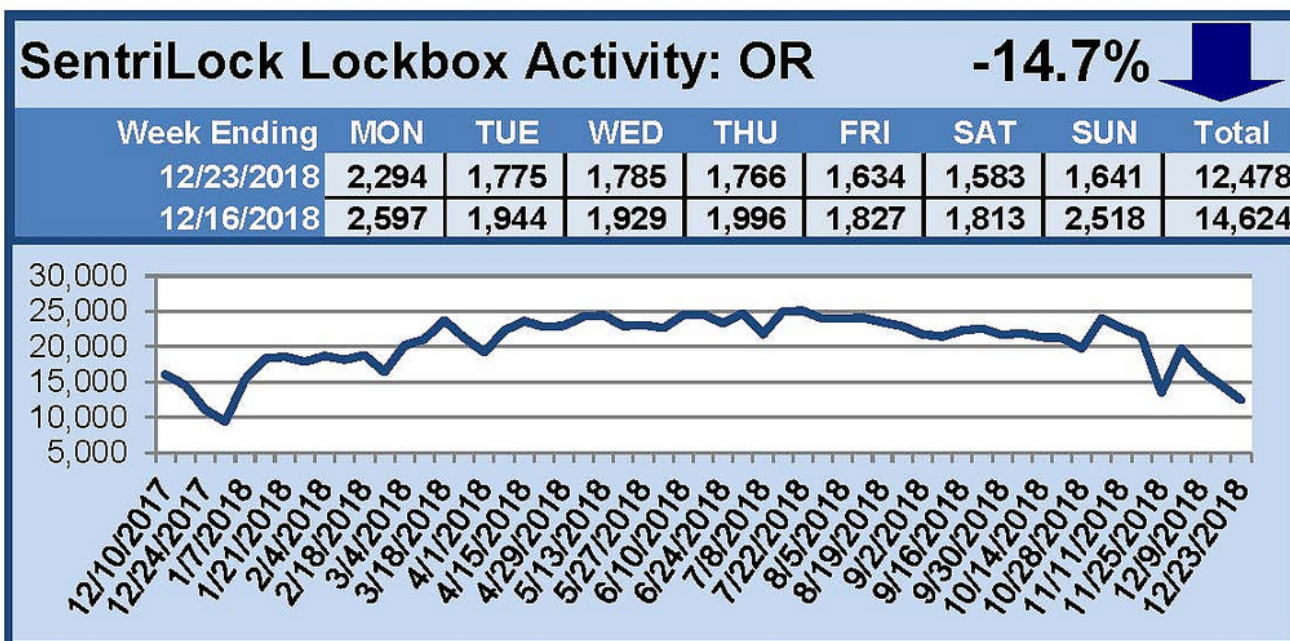

SentriLock Lockbox Activity December 17-23, 2018

This Week's Lockbox Activity

For the week of December 17-23, 2018, these charts show the number of times RMLS™ subscribers opened SentiLock lockboxes in Oregon and Washington. Oregon and Washington both saw activity decrease this week.