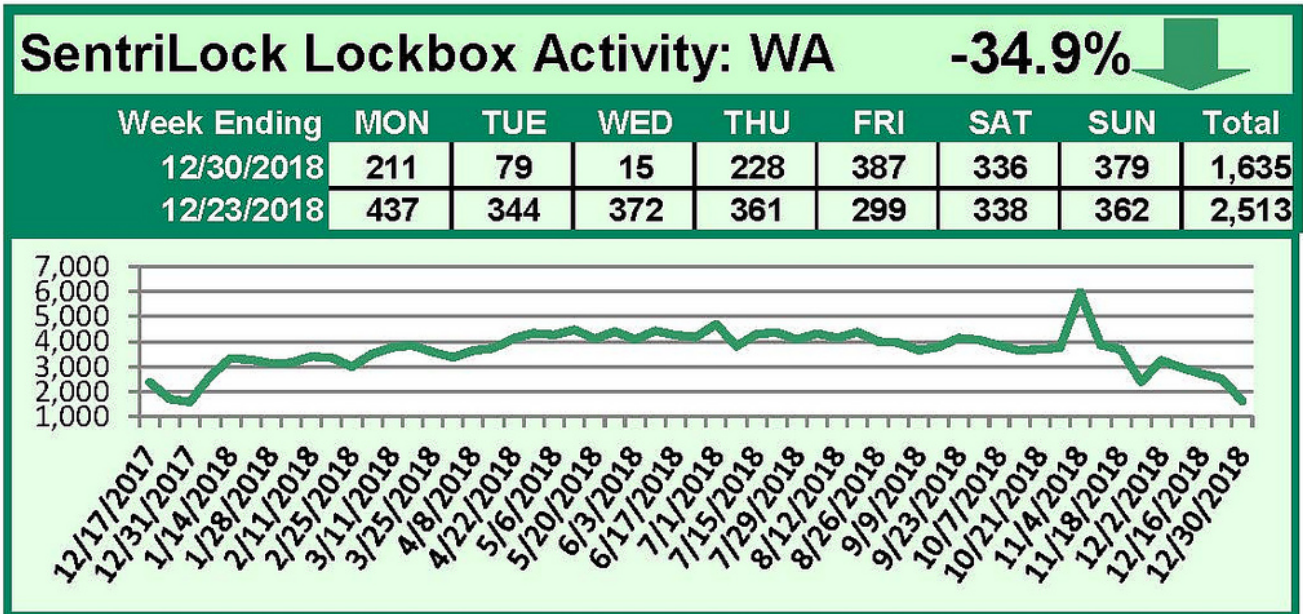

# SentriLock Lockbox Activity December 24-30, 2018

This Week's Lockbox Activity

For the week of December 24-30, 2018, these charts show the number of times RMLS™ subscribers opened SentiLock lockboxes in Oregon and Washington. Oregon and Washington both saw decreased activity this week.

For a larger version of each chart, visit the [RMLS™ photostream on Flickr](#).