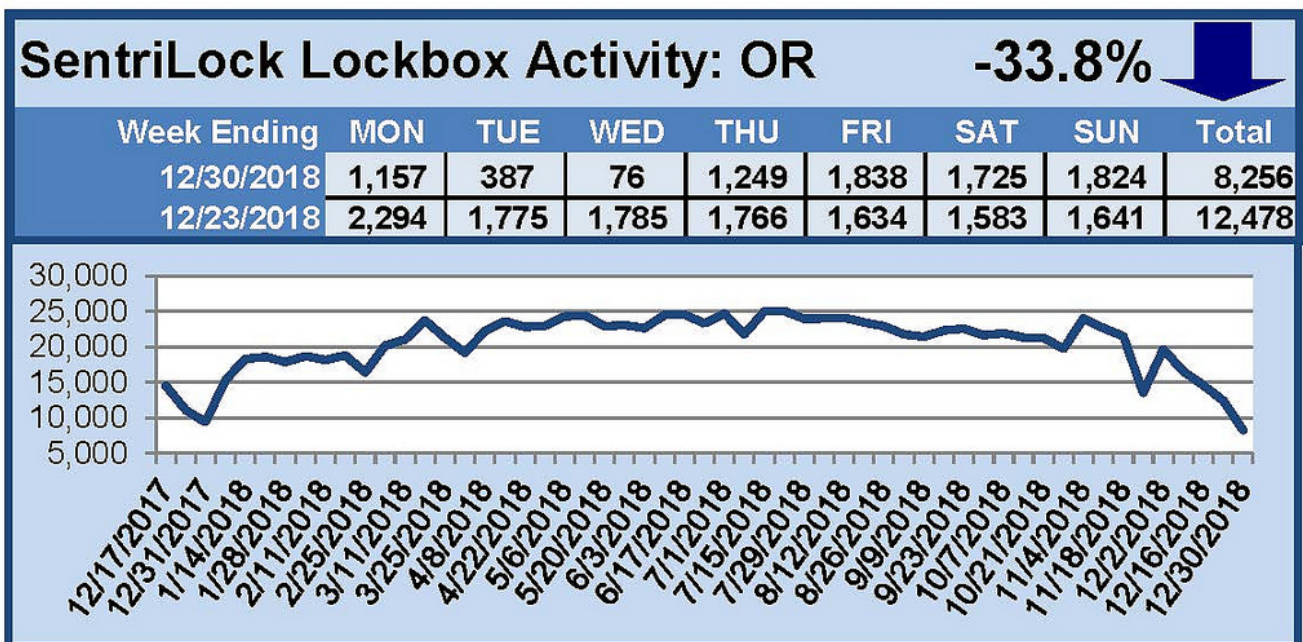

# SentriLock Lockbox Activity December 24-30, 2018

This Week's Lockbox Activity

For the week of December 24-30, 2018, these charts show the number of times RMLS™ subscribers opened SentiLock lockboxes in Oregon and Washington. Oregon and Washington both saw decreased activity this week.