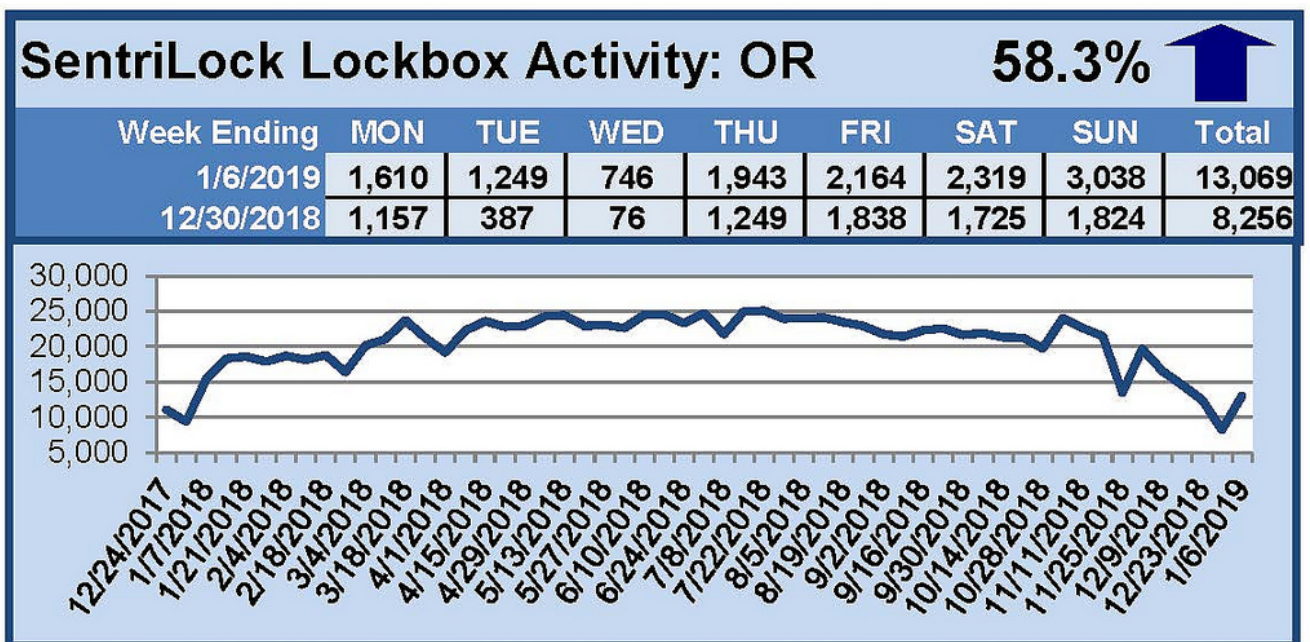

SentriLock Lockbox Activity December 31, 2018-January 6, 2019

This Week's Lockbox Activity

For the week of December 31, 2018 through January 6, 2019, these charts show the number of times RMLS™ subscribers opened SentiLock lockboxes in Oregon and Washington. Activity shot up in both Oregon and Washington this week.