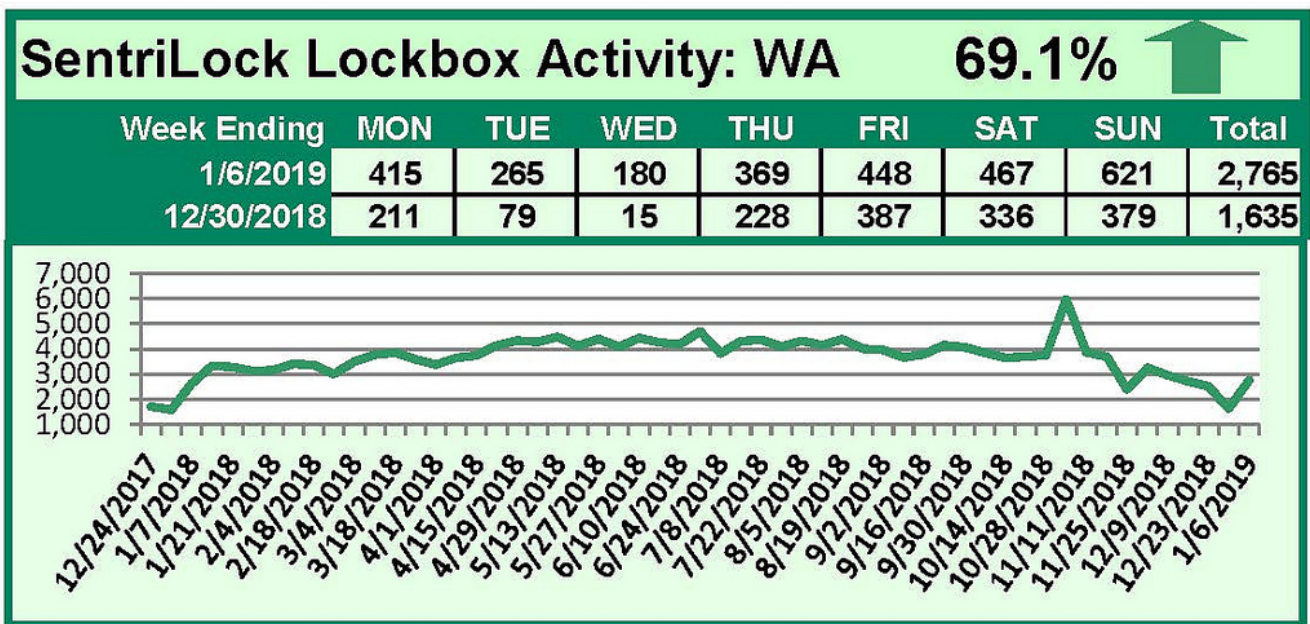

SentriLock Lockbox Activity December 31, 2018-January 6, 2019

This Week's Lockbox Activity

For the week of December 31, 2018 through January 6, 2019, these charts show the number of times RMLS™ subscribers opened SentiLock lockboxes in Oregon and Washington. Activity shot up in both Oregon and Washington this week.

For a larger version of each chart, visit the [RMLS™ photostream on Flickr](#).