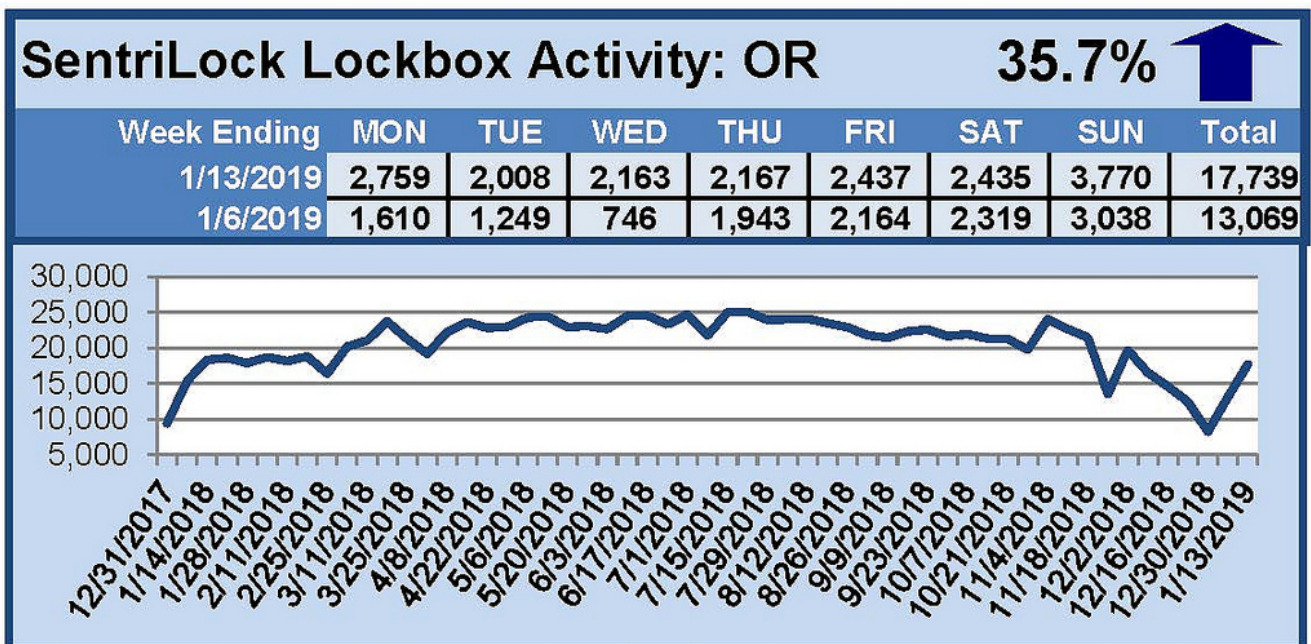

SentriLock Lockbox Activity January 7-13, 2019

This Week's Lockbox Activity

For the week of January 7-13, 2019, these charts show the number of times RMLS™ subscribers opened SentiLock lockboxes in Oregon and Washington. Activity rose in both Oregon and Washington again this week.