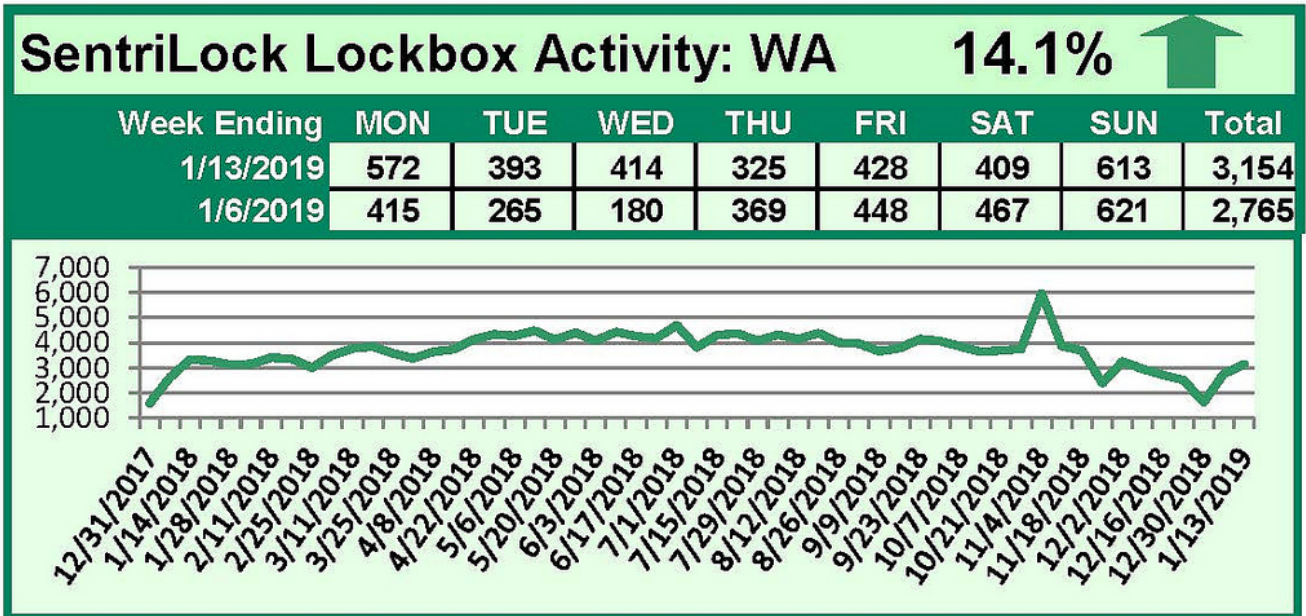

SentriLock Lockbox Activity January 7-13, 2019

This Week's Lockbox Activity

For the week of January 7-13, 2019, these charts show the number of times RMLS™ subscribers opened SentiLock lockboxes in Oregon and Washington. Activity rose in both Oregon and Washington again this week.

For a larger version of each chart, visit the [RMLS™ photostream on Flickr](#).