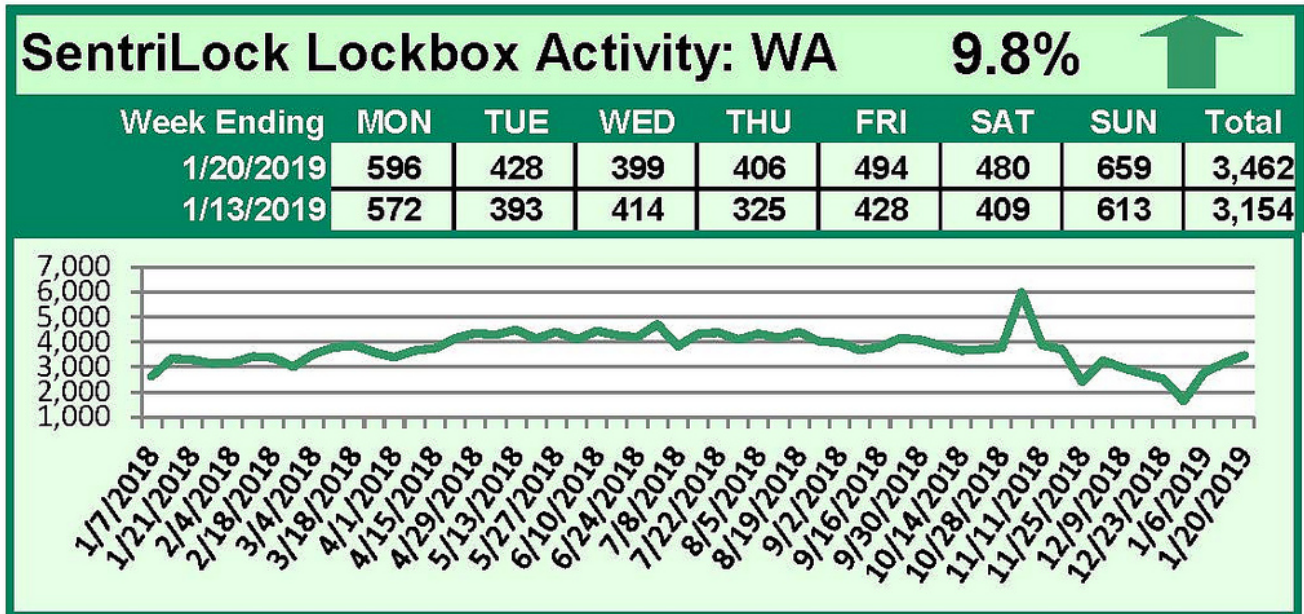

SentriLock Lockbox Activity January 14-20, 2019

This Week's Lockbox Activity

For the week of January 14-20, 2019, these charts show the number of times RMLS™ subscribers opened SentiLock lockboxes in Oregon and Washington. Activity rose in both Oregon and Washington again this week.

For a larger version of each chart, visit the [RMLS™ photostream on Flickr](#).