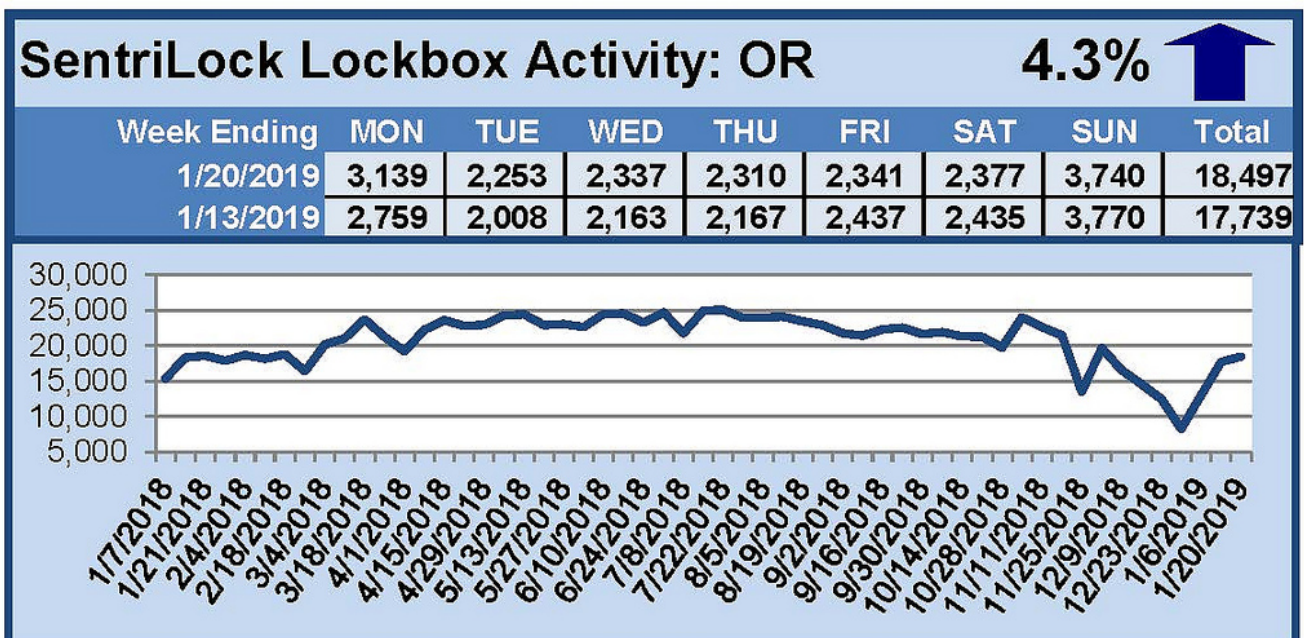

SentriLock Lockbox Activity January 14-20, 2019

This Week's Lockbox Activity

For the week of January 14-20, 2019, these charts show the number of times RMLS™ subscribers opened SentiLock lockboxes in Oregon and Washington. Activity rose in both Oregon and Washington again this week.